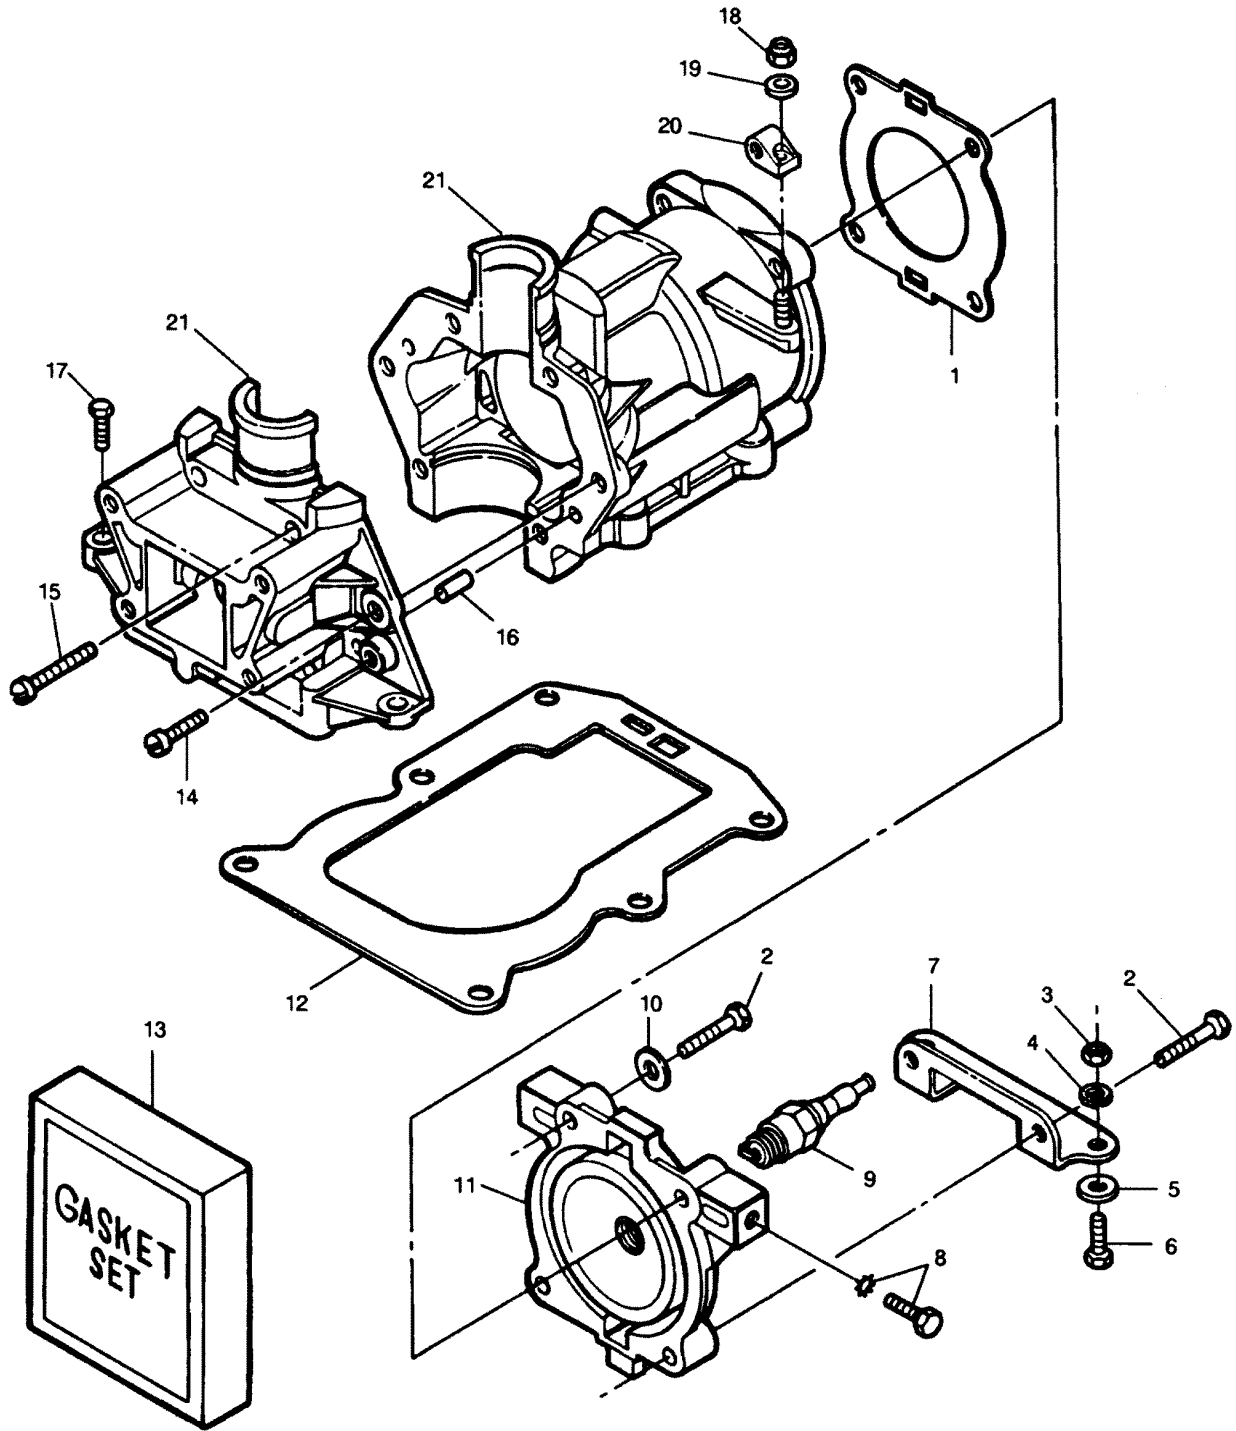

CYLINDER

CYLINDER

REF. NO.	PART NO.	SYM.	QTY.	DESCRIPTION
1	712529		1	GASKET, CYLINDER HEAD
2	901938-1		4	SCREW, HEAD
3	1341		2	NUT, 1/4 - 20
4	8083		2	LOCKWASHER
5	8008		2	WASHER
6	1705		2	SCREW, 1/4 - 20 X 3/4
7	521774		1	BRACKET, ENGINE COVER LOWER
8	1426		2	SCREW W/WASHER, 1/4 - 20 X 7/16
9	819182T		1	SPARK PLUG (L-87YC)
10	8028		2	WASHER
11	819367		1	HEAD, CYLINDER
12	521279-1		1	GASKET, CYLINDER EXHAUST
13	G1034-1		1	GASKET SET
14	1107		2	SCREW, 1/4 - 20 X 3/4
15	1504		4	SCREW, 1/4 - 20 X 1-1/4
16	8559		2	DOWEL PIN
17	1864		6	SCREW, 1/4 - 20 X 3/4
18	1832		1	LOCKNUT
19	2012		1	WASHER
20	702668		1	RETAINER, SPEED CONTROL CABLE
21	2A712010		1	CYLINDER W/CRANKCASE COVER
	C712010		1	CYLINDER COMPLETE (SHORT BLOCK)