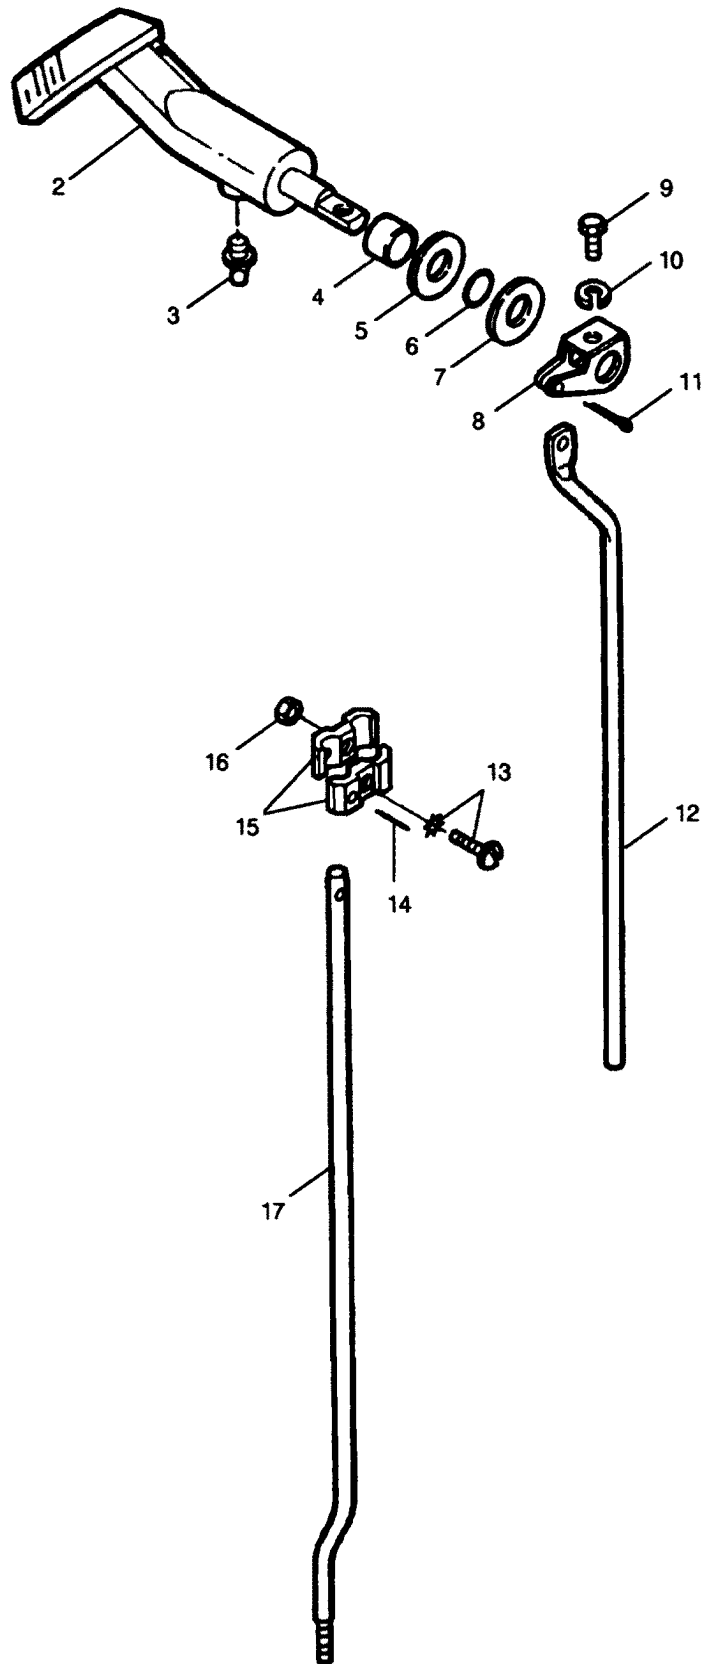

SHIFT LINKAGE

SHIFT LINKAGE

REF. NO.	PART NO.	SYM.	QTY.	DESCRIPTION
2	521614-3		1	HANDLE, GEAR SHIFT
3	213274		1	FITTING, GREASE
4	341610		1	BEARING, GEAR SHIFT SHAFT
5	269052		1	WASHER
6	19342		1	SEAL
7	2014		1	WASHER
8	521621		1	LEVER, GEAR SHIFT
9	2041		1	SCREW, 10 - 24 X 3/8
10	1975		1	WASHER
11	1978		1	PIN
12	521615		1	ROD, GEAR SHIFT UPPER
13	1371		1	SCREW W/LOCKWASHER, 10 - 24 X 5/8
14	8538		1	PIN
15	K341704		1	COUPLING W/SCREW AND NUT
16	7009		1	LOCKNUT, 10 - 24
17	521705-1		1	ROD, GEAR SHIFT LOWER (15-INCH TRANSOM MODELS)