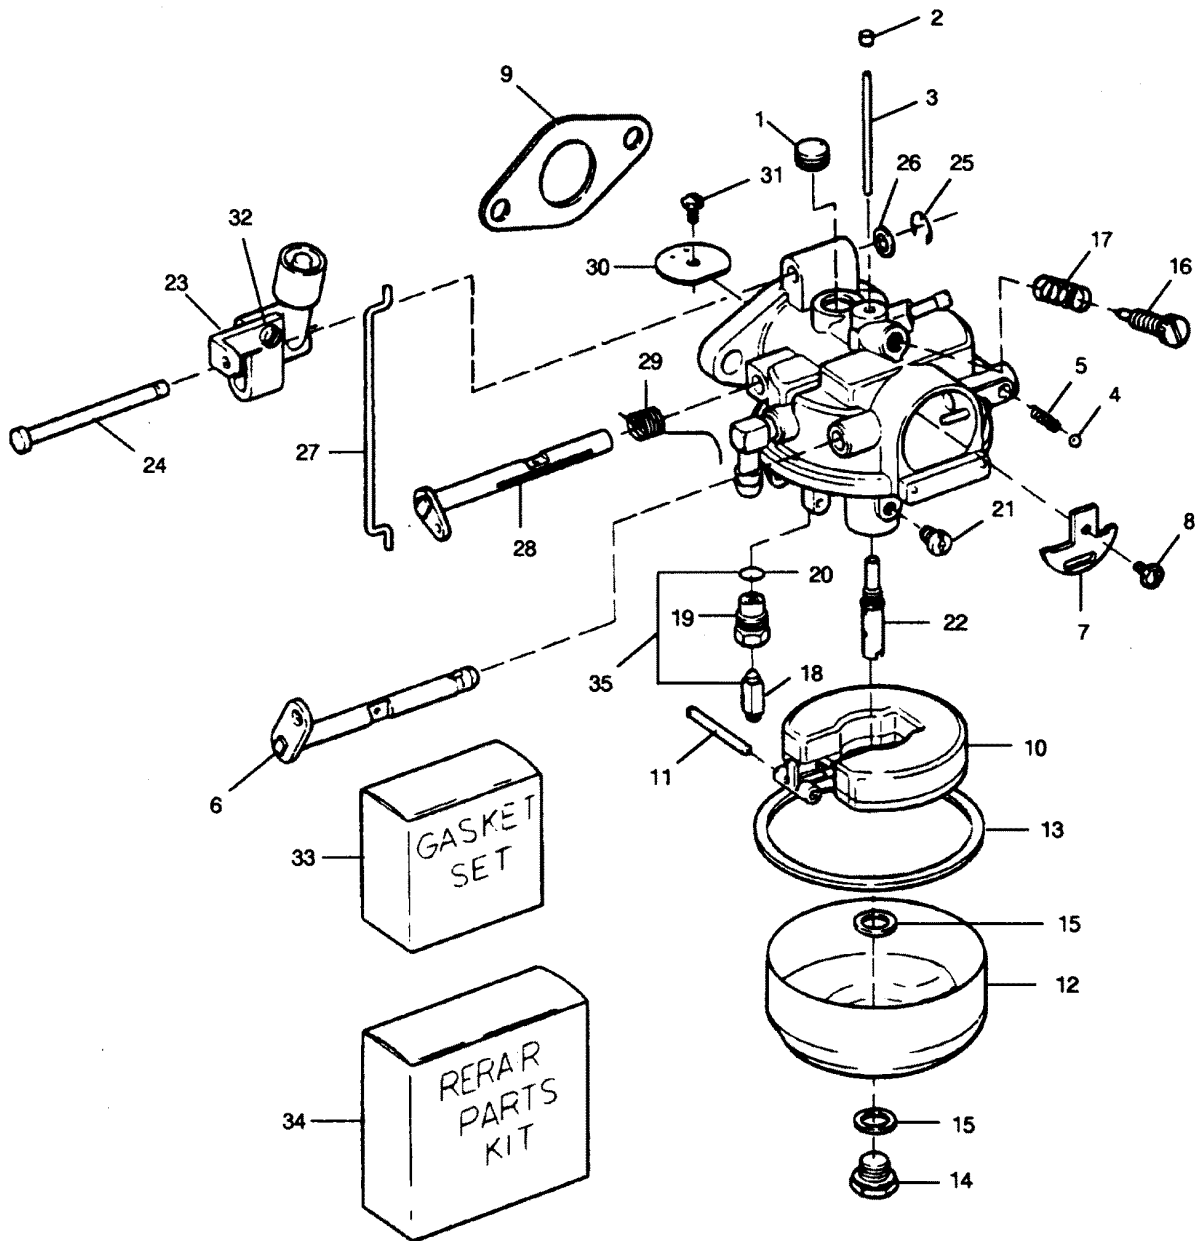

CARBURETOR

CARBURETOR

REF. NO.	PART NO.	SYM.	QTY.	DESCRIPTION
1	02531		1	PLUG, WELCH
2	010588		1	PLUG
3	10235		1	TUBE, BY-PASS
4	04784		1	BALL
5	08805		1	SPRING, CHOKE FRICTION
6	015736		1	SHAFT, CHOKE
7	015367		1	SHUTTER, CHOKE
8	010280		2	SCREW, SHUTTER
9	18906		1	GASKET, CARBURETOR
10	013554		1	FLOAT
11	013944		1	PIN, FLOAT
12	015366		1	BOWL, FLOAT
13	015623		1	GASKET, FLOAT BOWL
14	013945		1	SCREW
15	02510		1	GASKET
16	015520		1	NEEDLE, IDLE
17	011103		1	SPING, IDLE NEEDLE
18	10265		1	NEEDLE, INLET
19	10292		1	SEAT, INLET
20	010165		1	GASKET
21	10337		1	MAIN FUEL JET (.041) SEA LEVEL - 2500 FT.
	10293		1	MAIN FUEL JET (.039) 2500 - 5000 FT.
	10342		1	MAIN FUEL JET (.037) 5000 - 7500 FT.
	10341		1	MAIN FUEL JET (.035) 7500 - 10000 FT.
22	10238		1	NOZZLE
23	10290		1	BRACKET ASSEMBLY, THROTTLE
24	10240		1	SHAFT, THROTTLE LINKAGE
25	10241		1	CLIP
26	10242		1	WASHER
27	10338		1	LINKAGE, WIRE
28	10339		1	SHAFT, THROTTLE
29	10246		1	SPRING, THROTTLE RETURN
30	10248		1	SHUTTER, THROTTLE
31	10328		2	SCREW, THROTTLE SHUTTER
32	010571		1	SCREW, IDLE SPEED
33	K10294		1	GASKET SET
34	K10295		1	REPAIR KIT
35	K10237		1	INLET NEEDLE SEAT & GASKET KIT
-	712061		1	CARBURETOR COMPLETE (HO-4A)