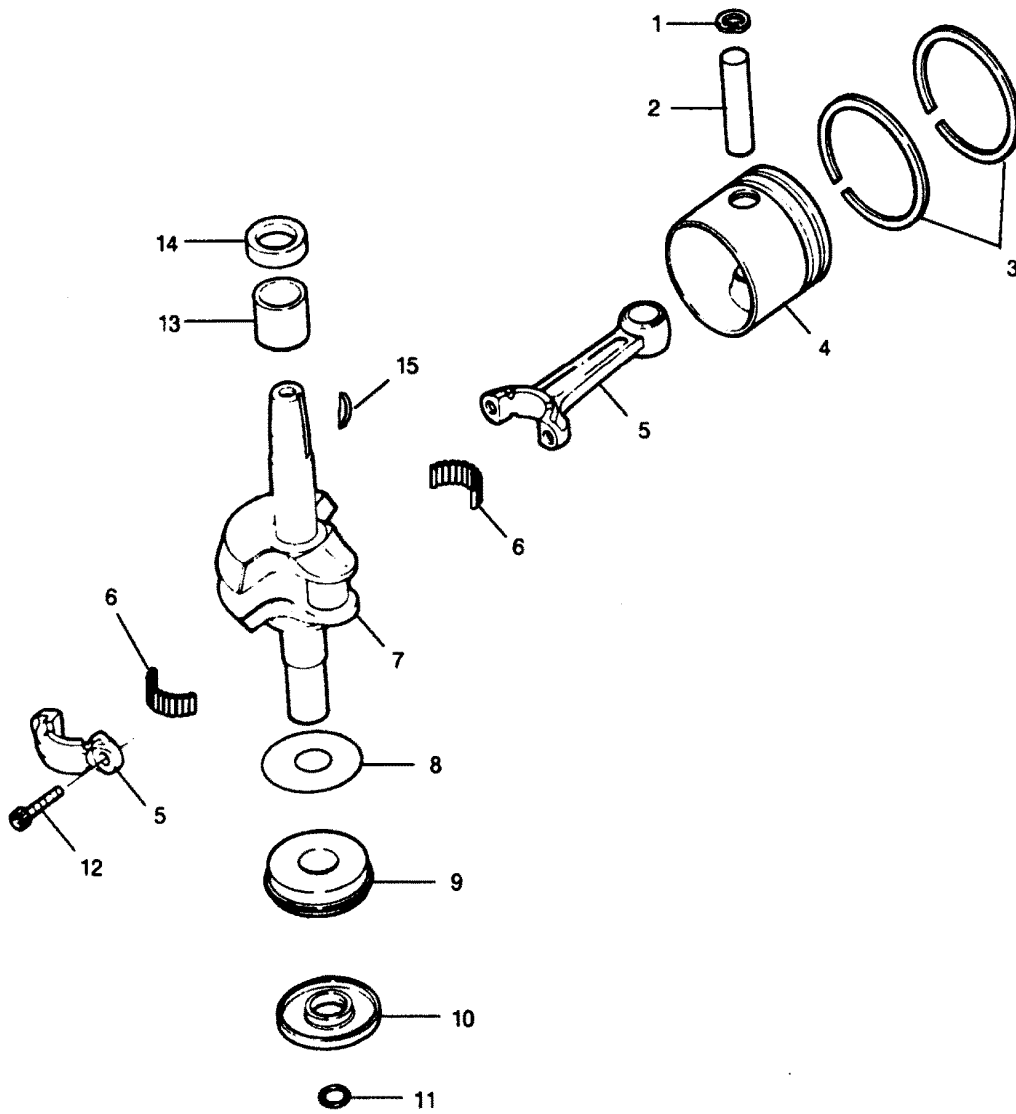

CRANKSHAFT AND PISTON

CRANKSHAFT AND PISTON

REF. NO.	PART NO.	SYM.	QTY.	DESCRIPTION
1	31410		2	RING, PISTON PIN RETAINING
2	712017		1	PIN, PISTON
3	A712260		1	RING (2 PER SET)
4	712015		1	PISTON
5	S715016		1	CONNECTING ROD W/BEARING, CAP AND SCREW
6	A712228		1	CRANKPIN ROLLER (56 ROLLERS PER SET)
7	2A527018		1	CRANKSHAFT W/BEARING & SLINGER
8	521270		1	SLINGER
9	521910		1	BEARING
10	521118-1		1	SEAL
11	521579		1	SEAL, CRANKSHAFT SPLINE
12	36634		2	SCREW, CONNECTING ROD
13	521013		1	BEARING
14	521146		1	SEAL
15	687498		1	KEY, FLYWHEEL