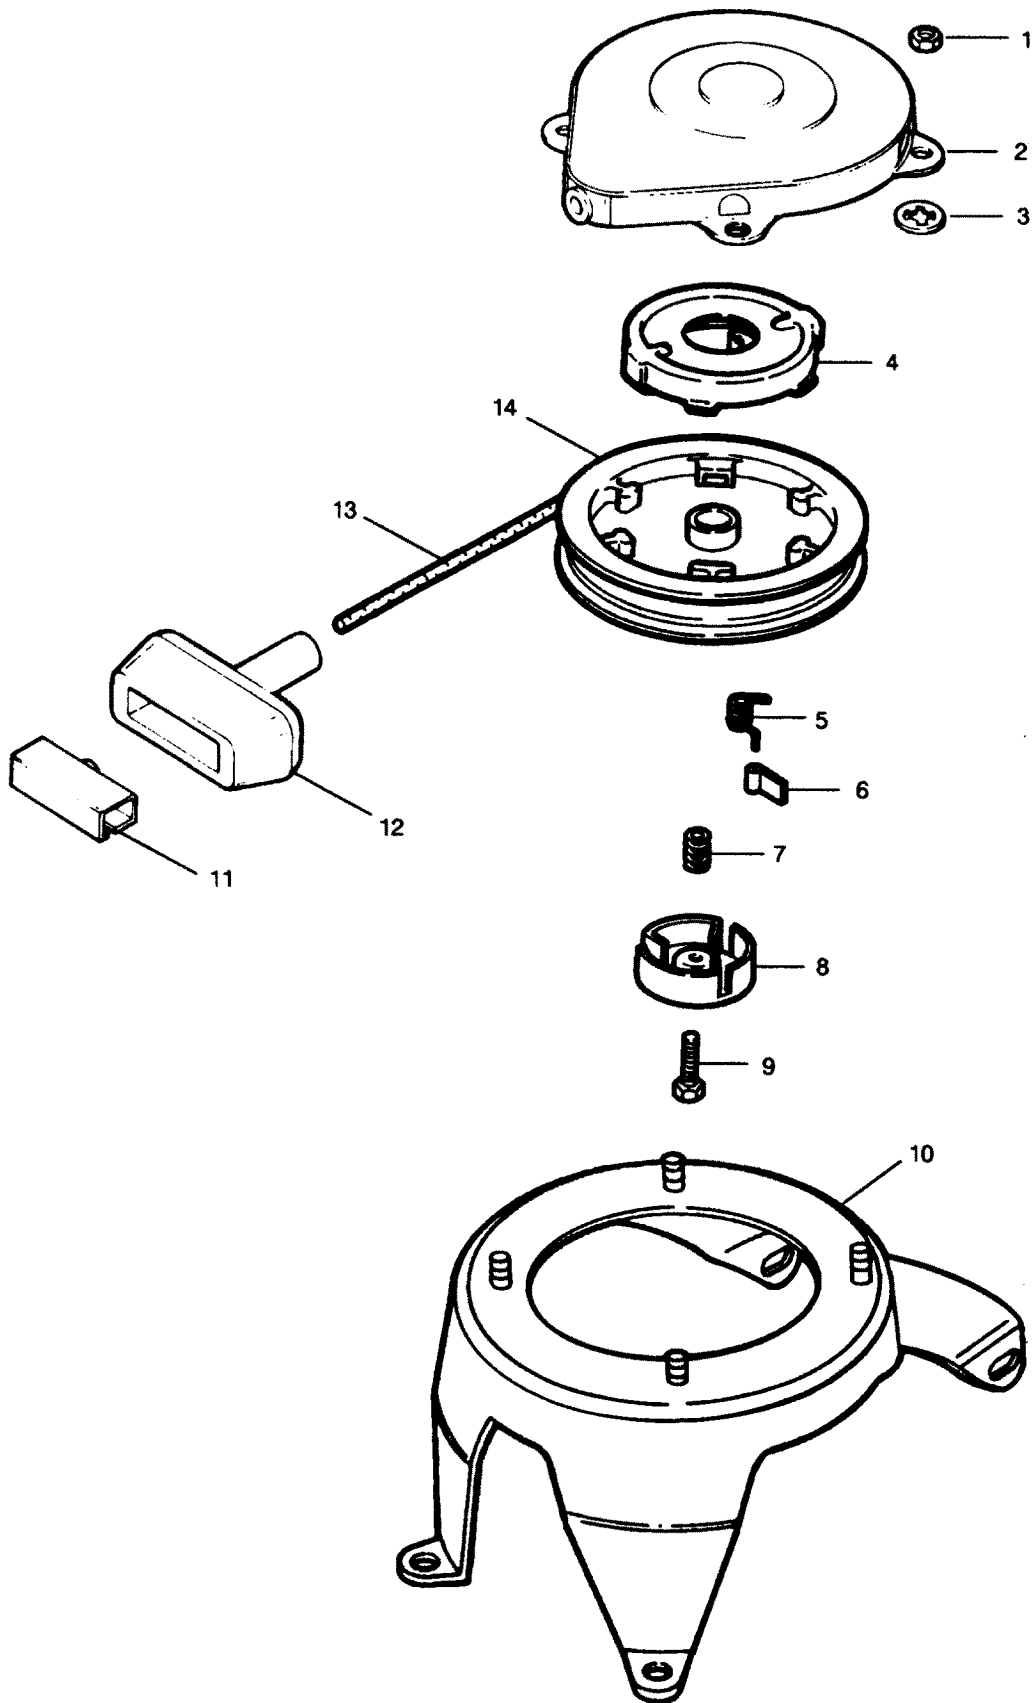

STARTER

STARTER

REF. NO.	PART NO.	SYM.	QTY.	DESCRIPTION
1	1341		4	NUT, 1/4 - 20
2			1	COVER (ORDER COMPLETE STARTER)
3	8061		4	INTERNAL TOOTH LOCKWASHER
4	15584		1	SPRING AND KEEPER
5	15605		3	SPRING
6	250421		3	DOG
7	250003		1	SPRING
8	15604		1	RETAINER, DOG
9	15615		1	SCREW
10	702427		1	BRACKET, STARTER
11	620817		1	RETAINER
12	620132		1	HANDLE
13	15585		1	ROPE, STARTER
14	15606		1	PULLEY W/BEARING
-	687063		1	STARTER, COMPLETE