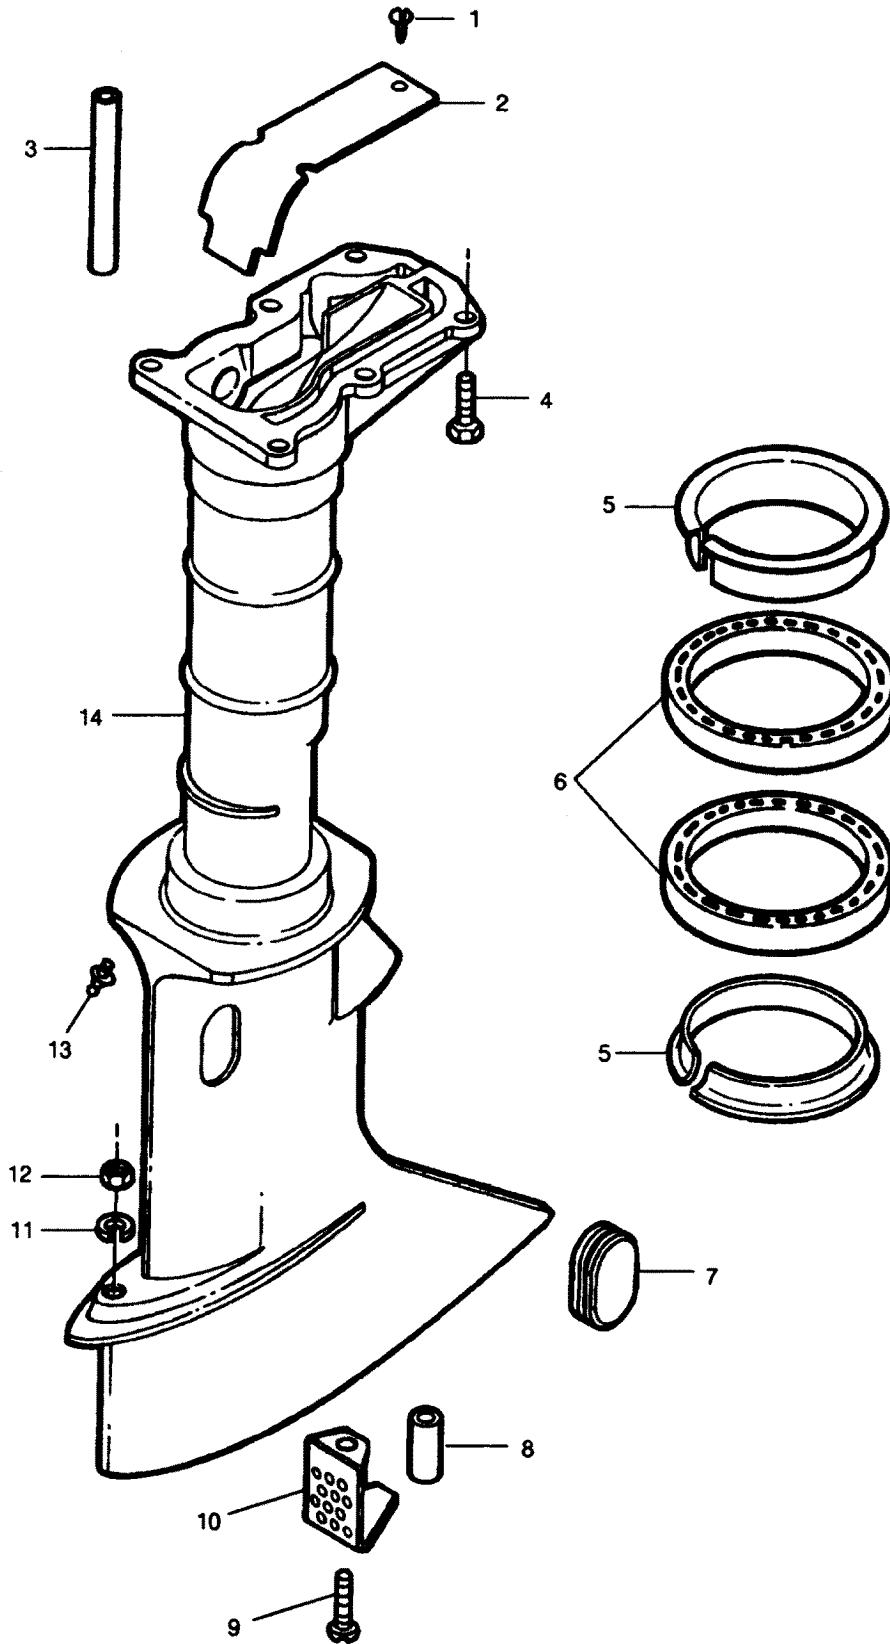

MOTOR LEG

MOTOR LEG

REF. NO.	PART NO.	SYM.	QTY.	DESCRIPTION
1	1645		3	SCREW, THREAD CUTTING, 6 - 32 X 1/4
2	A341151		1	PLATE, EXHAUST W/SCREWS
3	521261		1	LINE, WATER OUTLET
4	1864		6	SCREW, 1/4 - 20 X 3/4
5	468169-1		2	BEARING, SWIVEL BRACKET
6	A468346		2	MOUNT, SHOCK
7	46899-1		1	COVER, SHIFT COUPLING
8	521727		1	SLEEVE, IDLE BAFFLE
9	1747		1	SCREW, 10 - 24 X 1-11/16
10	521779		1	BAFFLE, IDLE RELIEF
11	8083		1	WASHER
12	1341		1	NUT, 1/4 - 20
13	523274		1	FITTING, GREASE
14	817940A5		1	LEG, MOTOR W/EXHAUST PLATE