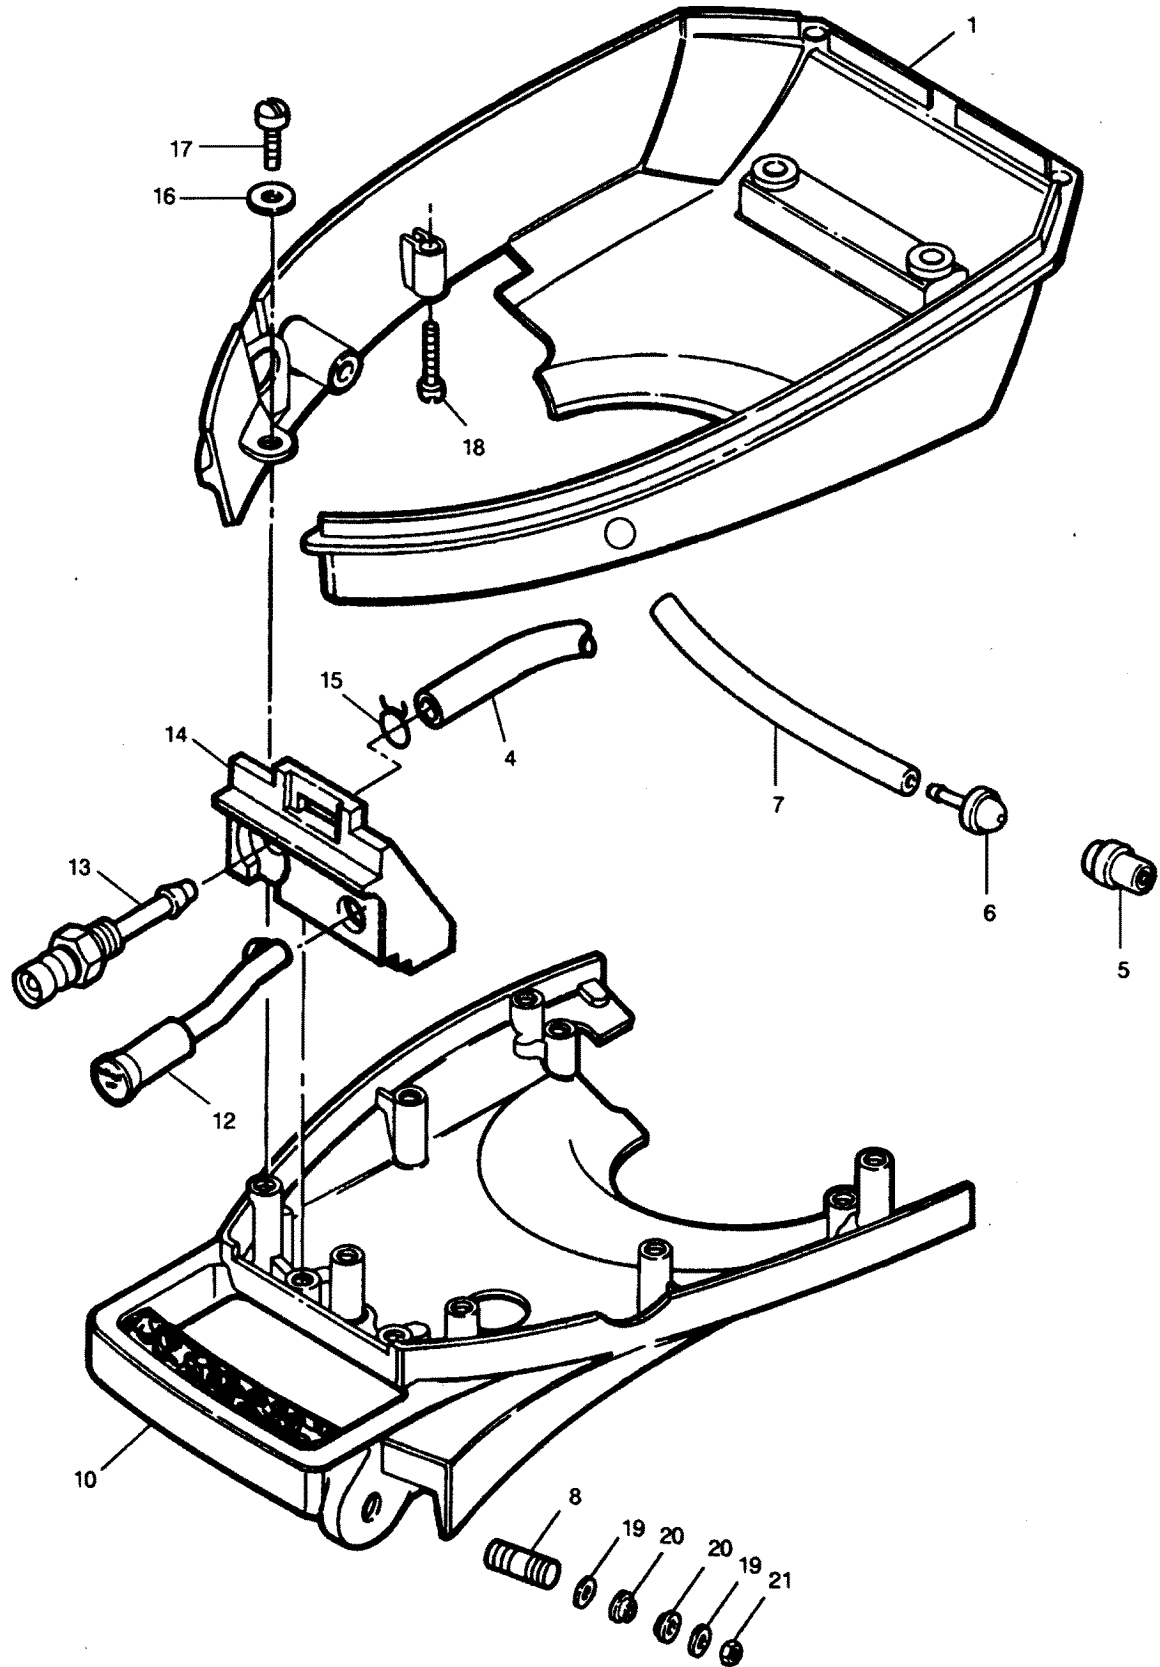

PARTS CATALOG

5 H.P. STD. 15" LEG OUTBOARD MOTOR

SERIAL NUMBER

5 H.P. (1991-1993)225.587504

TABLE OF CONTENTS:

CARBURETOR	12
CRANKSHAFT AND PISTON	18
CYLINDER	16
ENGINE COVER	2
FUEL PUMP	14
FUEL TANK AND LINE	32
GEAR HOUSING	28
INTAKE SYSTEM	10
LOWER COVER AND SUPPORT PLATE	4
MAGNETO	8
MOTOR LEG	26
PARTS INDEX	34
SHIFT LINKAGE	20
STARTER	6
STEERING HANDLE AND TWIST GRIP THROTTLE	22
SWIVEL BRACKET AND STERN BRACKETS	24

THIS PAGE INTENTIONALLY LEFT BLANK

ENGINE COVER

ENGINE COVER

REF. NO.	PART NO.	SYM.	QTY.	DESCRIPTION
1	2211		4	SCREW, 10 - 24 X 5/8
2	681269		1	HANDLE, TILT
3	7009		4	NUT, 10 - 24
5	713528		1	DECAL, REAR
6	713397		1	DECAL, PORT
	713396		1	DECAL, STARBOARD
7	687765		1	LATCH, ENGINE COVER, REAR
8	K525713		1	PACKING
10	7011		3	NUT, 10- 24
11	702783		1	RETAINER, ENGINE COVER FRONT
12	699892		1	DECAL, STARTING INSTRUCTIONS
13	1979		3	SCREW, 10 - 24 X 1/2
14	S687712		1	COVER, UNPAINTED W/RETAINER AND PACKING
	2C713712		1	COVER, COMPLETE W/DECALS

LOWER COVER AND SUPPORT PLATE

LOWER COVER AND SUPPORT PLATE

REF. NO.	PART NO.	SYM.	QTY.	DESCRIPTION
1	687944-1		1	COVER, ENGINE LOWER
4	901754		1	HOSE, FUEL (BUSHING TO FUEL PUMP)
5	681954-1		1	COVER, PRIME BULB
6	681046		1	BULB, PRIME
7	681243		1	HOSE (PRIME BULB TO CARBURETOR)
8	521004		1	STUD
10	687038		1	PLATE, SUPPORT
12	687547-1		1	KNOB, CHOKE
13	197767-2		1	BUSHING, FUEL LINE
14	687163		1	COVER, SUPPORT PLATE, FRONT
15	2706772		4	CLAMP
16	8008		2	WASHER
17	1035		3	SCREW, 1/4 - 20 X 5/8
18	1829		1	SCREW, 10 - 24 X 718
19	8015		2	WASHER
20	521319		2	BUSHING
21	1756		1	NUT
-	818029		1	DECAL, FUEL MIX (NOT SHOWN)