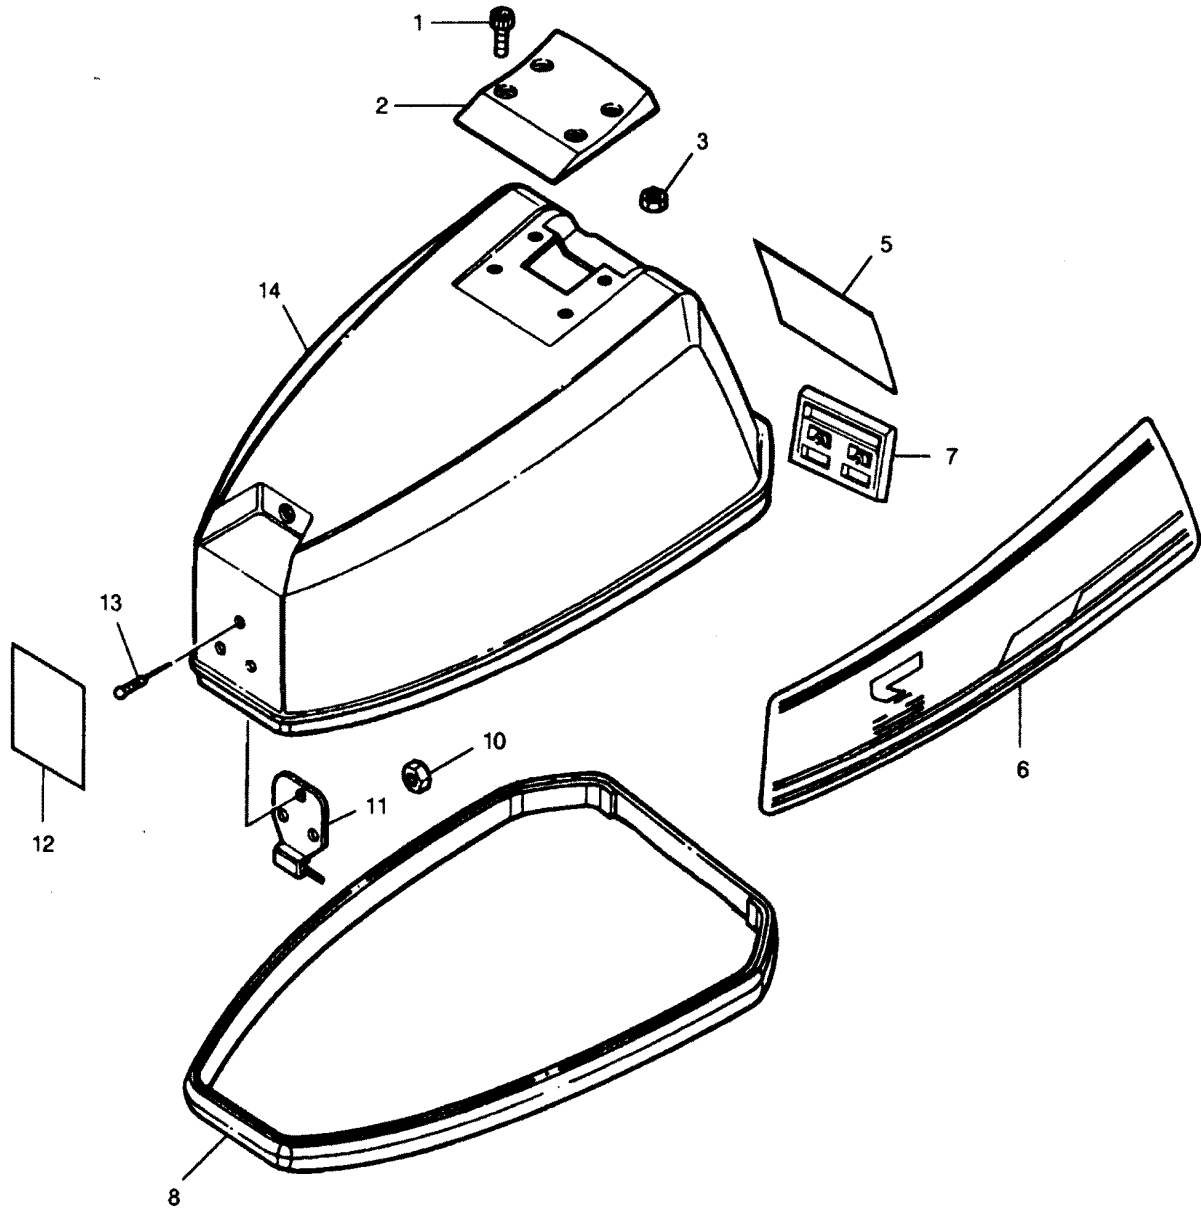

PARTS CATALOG

5 H.P. STD. 15" LEG OUTBOARD MOTOR

SERIAL NUMBER

5 H.P. (1991-1993)225.587504

TABLE OF CONTENTS:

CARBURETOR	12
CRANKSHAFT AND PISTON	18
CYLINDER	16
ENGINE COVER	2
FUEL PUMP	14
FUEL TANK AND LINE	32
GEAR HOUSING	28
INTAKE SYSTEM	10
LOWER COVER AND SUPPORT PLATE	4
MAGNETO	8
MOTOR LEG	26
PARTS INDEX	34
SHIFT LINKAGE	20
STARTER	6
STEERING HANDLE AND TWIST GRIP THROTTLE	22
SWIVEL BRACKET AND STERN BRACKETS	24

NOTE: Indented description indicate that these parts are included in preceeding assembly.

AR = As Required

NSS = Not Sold Separate

OPT = Optional

NS = Not Shown

THESE PARTS BOOKS/FICHE CARD ARE COPYRIGHTED AND MAY NOT BE DISTRIBUTED OR REPRODUCED IN ANY OTHER FORMAT BY ANYONE OTHER THAN MERCURY MARINE WITHOUT THE PRIOR WRITTEN CONSENT OF MERCURY MARINE.

THIS PAGE INTENTIONALLY LEFT BLANK

ENGINE COVER

ENGINE COVER

REF. NO.	PART NO.	SYM.	QTY.	DESCRIPTION
1	2211		4	SCREW, 10 - 24 X 5/8
2	681269		1	HANDLE, TILT
3	7009		4	NUT, 10 - 24
5	713528		1	DECAL, REAR
6	713397		1	DECAL, PORT
	713396		1	DECAL, STARBOARD
7	687765		1	LATCH, ENGINE COVER, REAR
8	K525713		1	PACKING
10	7011		3	NUT, 10- 24
11	702783		1	RETAINER, ENGINE COVER FRONT
12	699892		1	DECAL, STARTING INSTRUCTIONS
13	1979		3	SCREW, 10 - 24 X 1/2
14	S687712		1	COVER, UNPAINTED W/RETAINER AND PACKING
	2C713712		1	COVER, COMPLETE W/DECALS

LOWER COVER AND SUPPORT PLATE

LOWER COVER AND SUPPORT PLATE

REF. NO.	PART NO.	SYM.	QTY.	DESCRIPTION
1	687944-1		1	COVER, ENGINE LOWER
4	901754		1	HOSE, FUEL (BUSHING TO FUEL PUMP)
5	681954-1		1	COVER, PRIME BULB
6	681046		1	BULB, PRIME
7	681243		1	HOSE (PRIME BULB TO CARBURETOR)
8	521004		1	STUD
10	687038		1	PLATE, SUPPORT
12	687547-1		1	KNOB, CHOKE
13	197767-2		1	BUSHING, FUEL LINE
14	687163		1	COVER, SUPPORT PLATE, FRONT
15	2706772		4	CLAMP
16	8008		2	WASHER
17	1035		3	SCREW, 1/4 - 20 X 5/8
18	1829		1	SCREW, 10 - 24 X 718
19	8015		2	WASHER
20	521319		2	BUSHING
21	1756		1	NUT
-	818029		1	DECAL, FUEL MIX (NOT SHOWN)