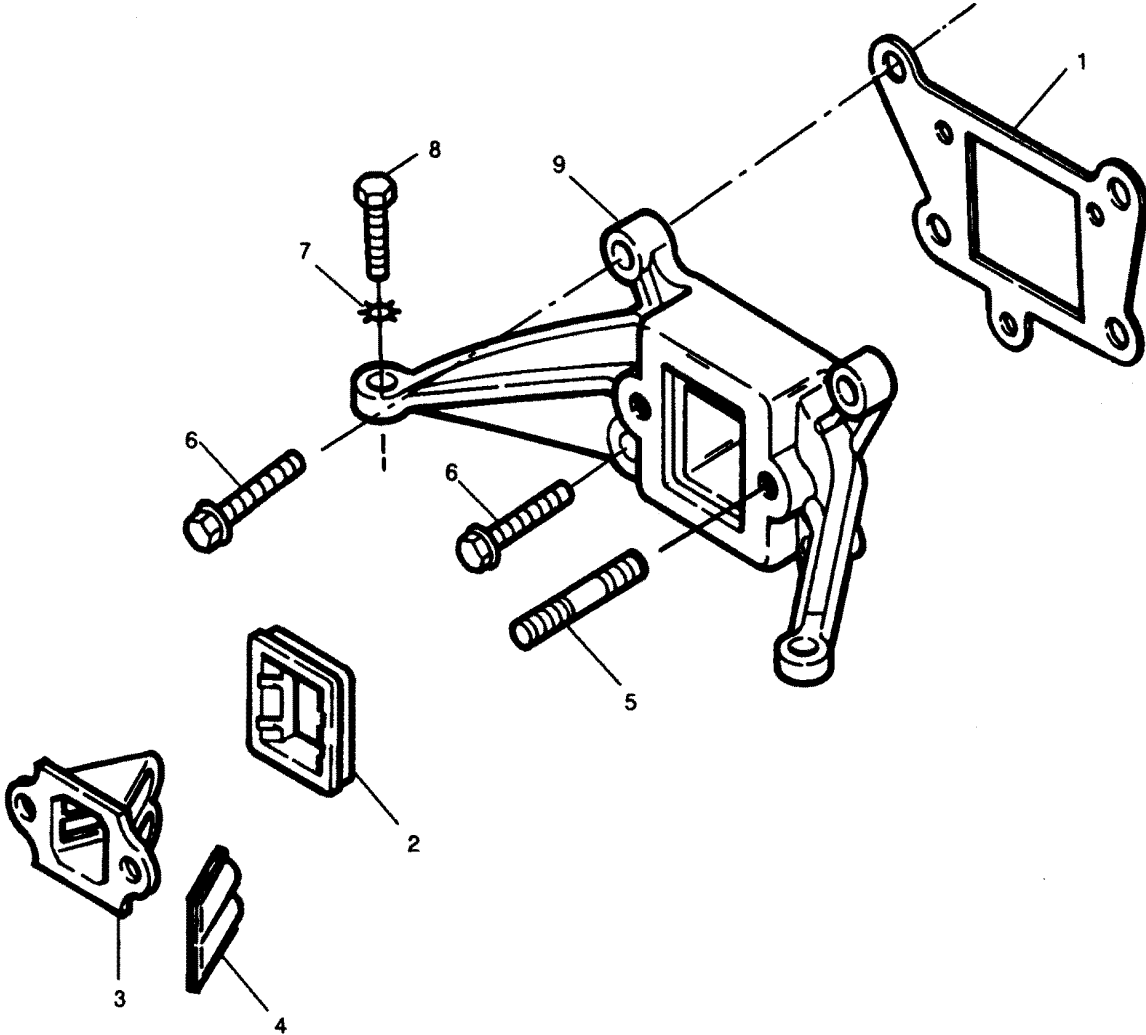

INTAKE SYSTEM

INTAKE SYSTEM

REF. NO.	PART NO.	SYM.	QTY.	DESCRIPTION
1	521168		1	GASKET, CARBURETOR ADAPTER
2	712504		1	GROMMET
3	712158		1	PLATE, REED
4	31160-2		2	REED
5	433209-1		2	STUD
6	1532		4	SCREW, 1/4 - 20 X 1
7	8060		2	WASHER
8	2008		2	SCREW, 1/4 - 20 X 7/8
9	712167		1	CARBURETOR ADAPTER