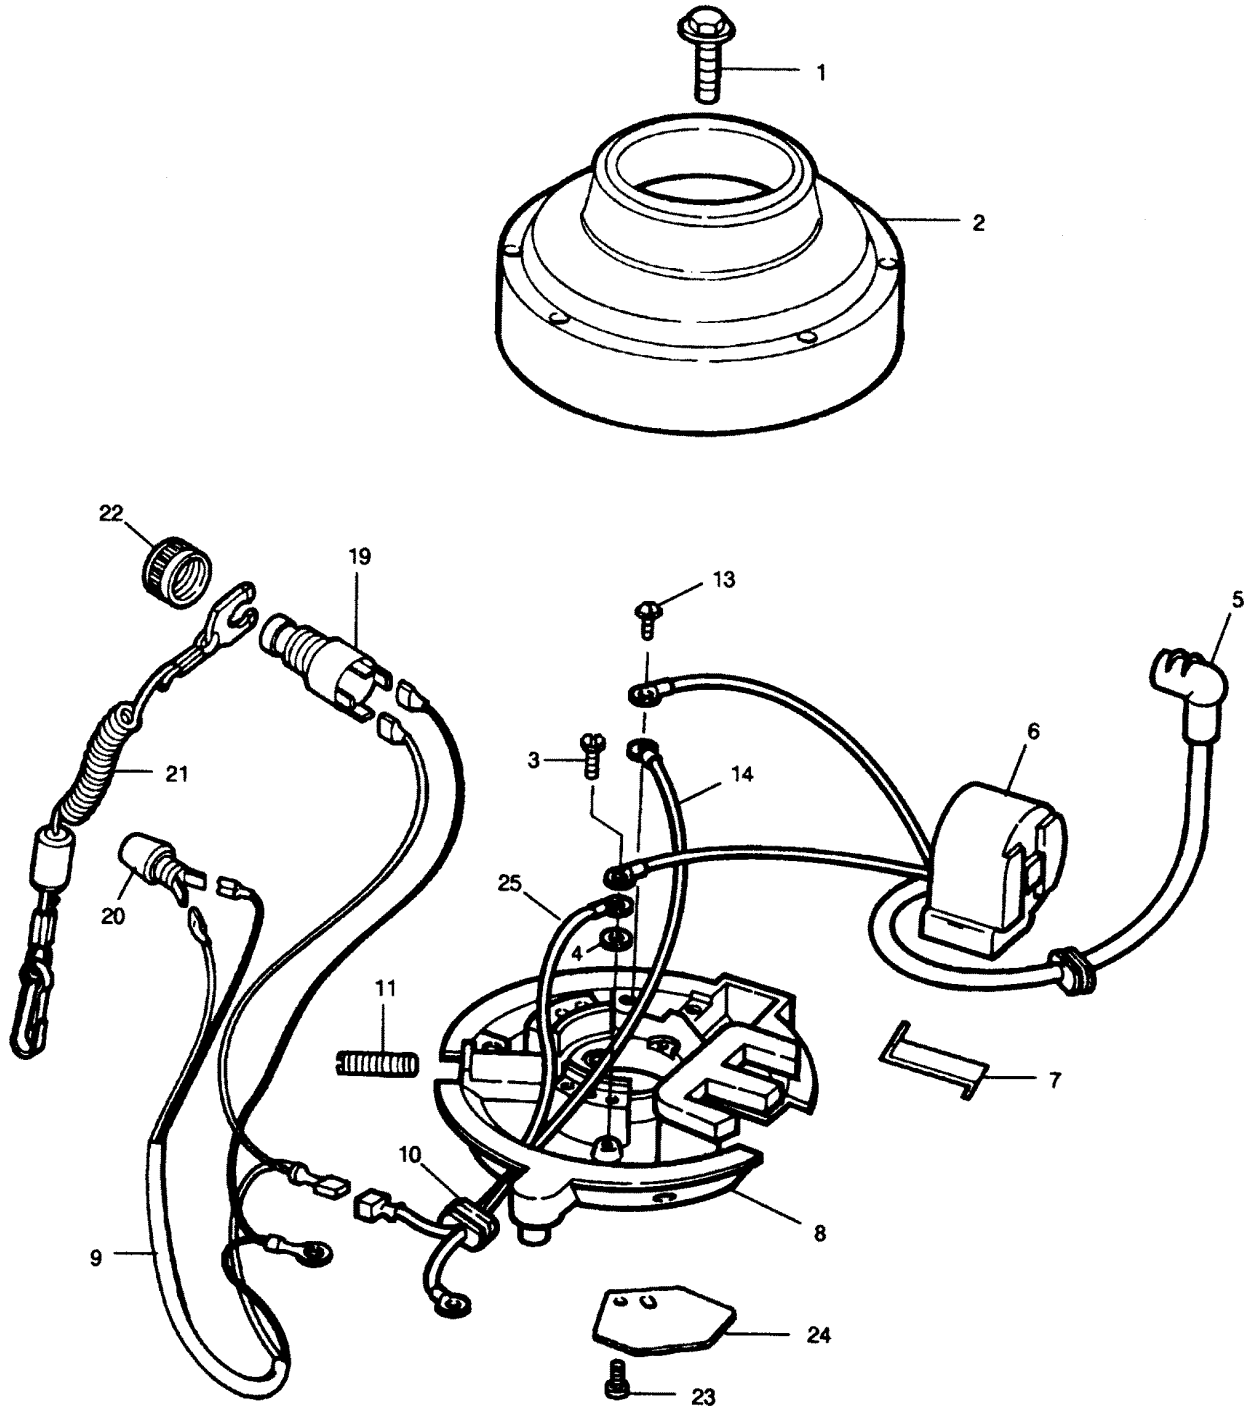

MAGNETO

MAGNETO

REF. NO.	PART NO.	SYM.	QTY.	DESCRIPTION
1	521552		1	SCREW
2	712097		1	FLYWHEEL
3	12380		2	SCREW (PLASTIC)
4	12381		1	WASHER (PLASTIC)
5	K1123		1	SPARKIE KIT
6	712475		1	COIL W/LEAD WIRE, WEDGE AND SPARKIE
7	12378		1	WEDGE SPRING
8	12383		1	STATOR PLATE W/CORE
9	702908		1	WIRE
10	12088		1	GROMMET
11	12066		1	FRICTION SCREW
13	1755		1	SCREW, 6 - 32 X 5/16
14	12384		1	WIRE, GROUND
18	521498		1	KEY, FLYWHEEL
19	687287		1	SWITCH, EMERGENCY STOP
20	702449		1	SWITCH, STOP
21	702329		1	LANYARD
22	681188		1	NUT
23	1734		1	SCREW, 1/4 - 20 X 1/2
24	712192		1	CAM, THROTTLE
25	12385		1	WIRE, STOP