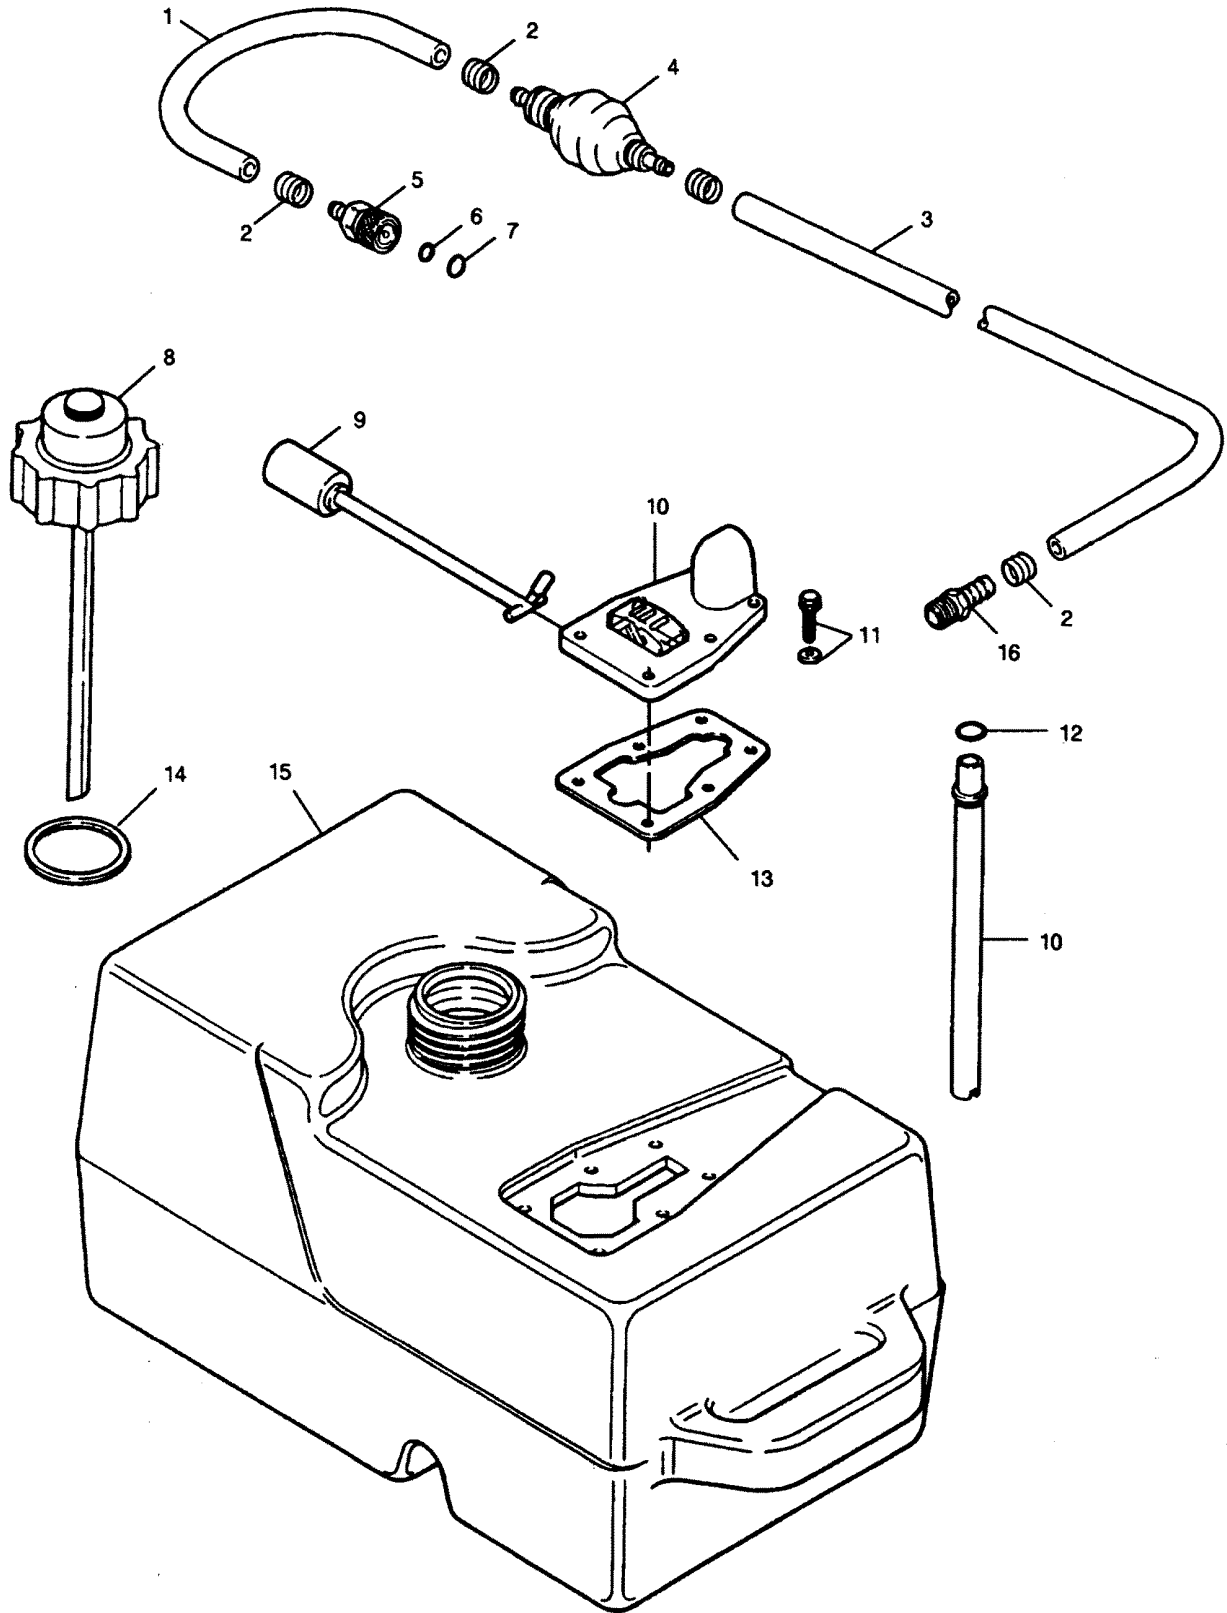

FUEL TANK AND LINE

FUEL TANK AND LINE

REF. NO.	PART NO.	SYM.	QTY.	DESCRIPTION
1	A84754-1		1	HOSE
2	298788		4	FERRULE
3	817738A1		1	HOSE
4	818004A1		1	BULB, PRIME
5	197787-3		1	COUPLER
6	17815		1	SEAL
7	17816		1	SEAL
8	17820		1	CAP, FUEL TANK
9	17826		1	FLOAT
10	17828		1	GAUGE ASSEMBLY
11	17824		6	SCREW
12	17827		1	SEAL
13	17823-1		1	GASKET
14	17822-1		1	GASKET
15	5H213		1	FUEL TANK W/LINE (3 GALLON)
16	702801		1	FITTING, FUEL