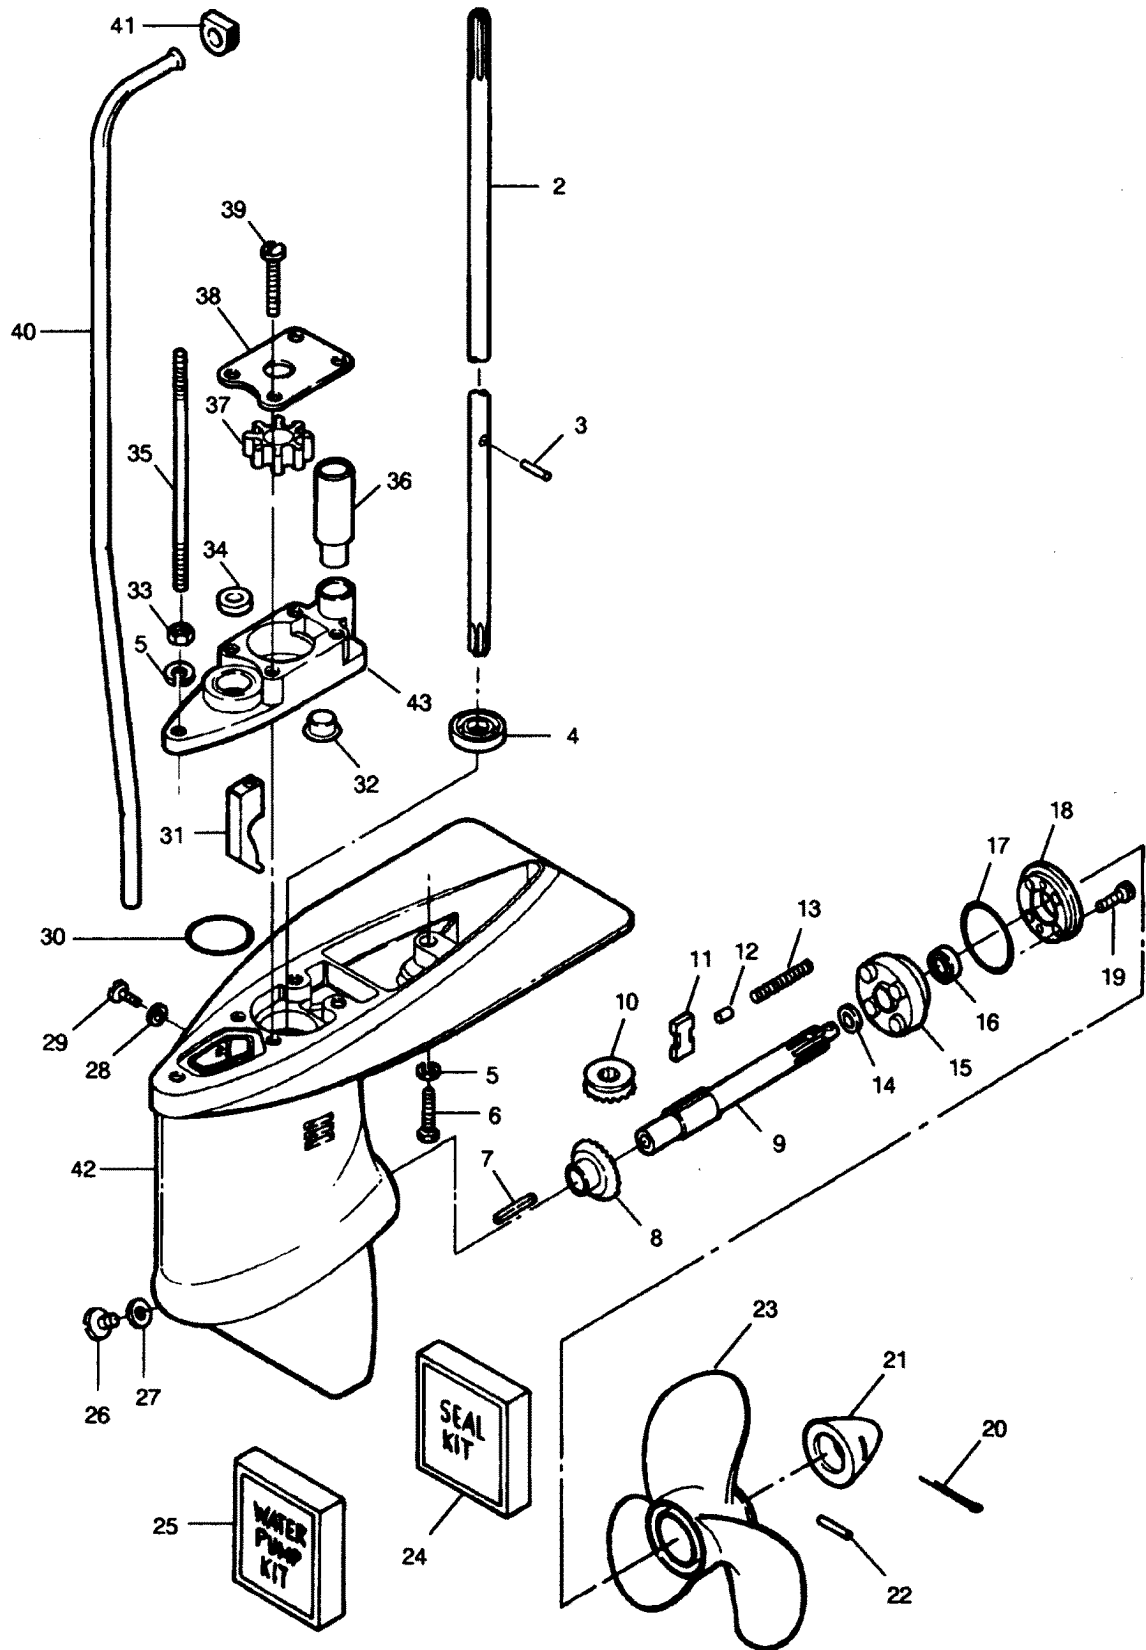

GEAR HOUSING

GEAR HOUSING

REF. NO.	PART NO.	SYM.	QTY.	DESCRIPTION
2	521128		1	DRIVESHAFT (15 INCH TRANSOM MODELS)
3	390563		1	PIN, WATER PUMP DRIVE
4	318307		1	SEAL, DRIVESHAFT
5	8083		2	LOCKWASHER
6	1199		1	SCREW, 1/4 - 20 X 1(15 INCH TRANSOM MODELS)
7	521728		1	PIN, CLUTCH SHIFT
8	817249A1		1	GEAR W/BEARING
9	409098		1	SHAFT, PROPELLER
10	819250		1	GEAR, PINION
11	409521		1	CLUTCH
12	318372		1	PIN, CLUTCH GUIDE
13	409719		1	SPRING, CLUTCH
14	521099		1	SPACER, PROP SHAFT BEARING
15	A341298		1	CAGE, PROP SHAFT W/BEARING AND SEAL
16	521307		1	SEAL, PROP SHAFT
17	521305		1	SEAL
18	521296		1	RETAINER
19	525457		4	SCREW
20	1846		1	COTTER PIN
21	817752A1		1	NUT, PROPELLER W/COTTER PIN
22	A324101		1	PIN, PROPELLER (PACK OF 3 W/COTTER PIN)
23	P712		1	PROPELLER (15 INCH TRANSOM MODELS)
24	K1057		1	GEAR HOUSING SEAL KIT
25	819026A1		1	WATER PUMP KIT
26	50109		1	PLUG, GEAR HOUSING
27	8186		1	WASHER
28	8074		1	WASHER
29	1077		1	SCREW, GEAR HOUSING VENT,10 - 24 X 1/4
30	521783		1	SEAL
31	521721		1	CAM, SHIFT
32	521246-1		1	PLUG, WATER PUMP
33	1341		1	NUT, 1/4 - 20
34	338618-1		1	SEAL, SHIFT ROD
35	601006		1	STUD (15 INCH TRANSOM MODEIS)
36	A521735		1	SEAL, WATER LINE
37	521065-1		1	IMPELIER
38	521537		1	PLATE, WATER PUMP
39	1504		4	SCREW, 1/4 - 20 X 1-1/4

CONTINUED ON NEXT PAGE ➡