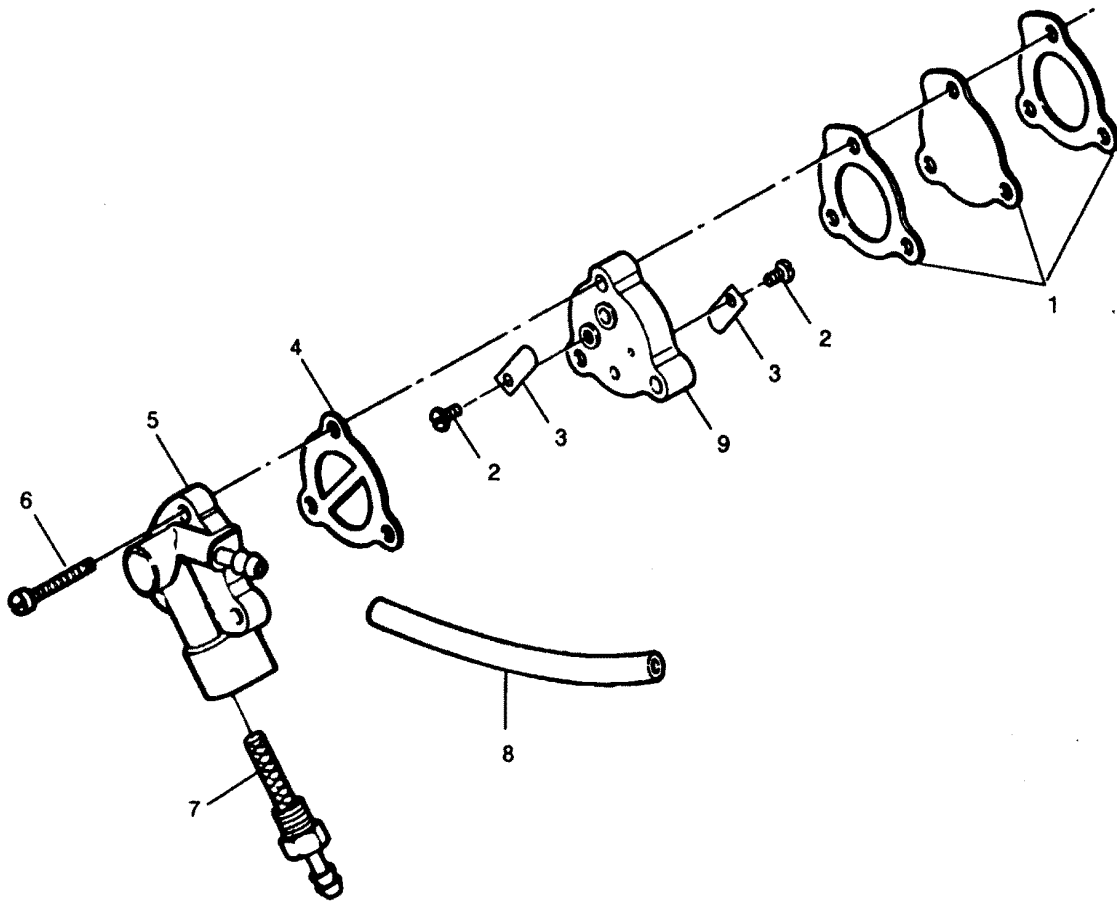

FUEL PUMP

FUEL PUMP

REF. NO.	PART NO.	SYM.	QTY.	DESCRIPTION
1	818043A1		1	DIAPHRAGM W/GASKETS
2	1286		2	SCREW, 4 - 40 X 3/16
3	18160-3		2	REED, FUEL PUMP
4	24748-2		1	GASKET
5	901746-2		1	COVER, FUEL PUMP
6	1069		3	SCREW, 10 - 24 X 1-1/16
7	901811		1	FILTER, FUEL PUMP
8	63754		1	HOSE, FUEL (FUEL PUMP TO CARBURETOR)
9	2A24757		1	PLATE ASSY., FUEL PUMP