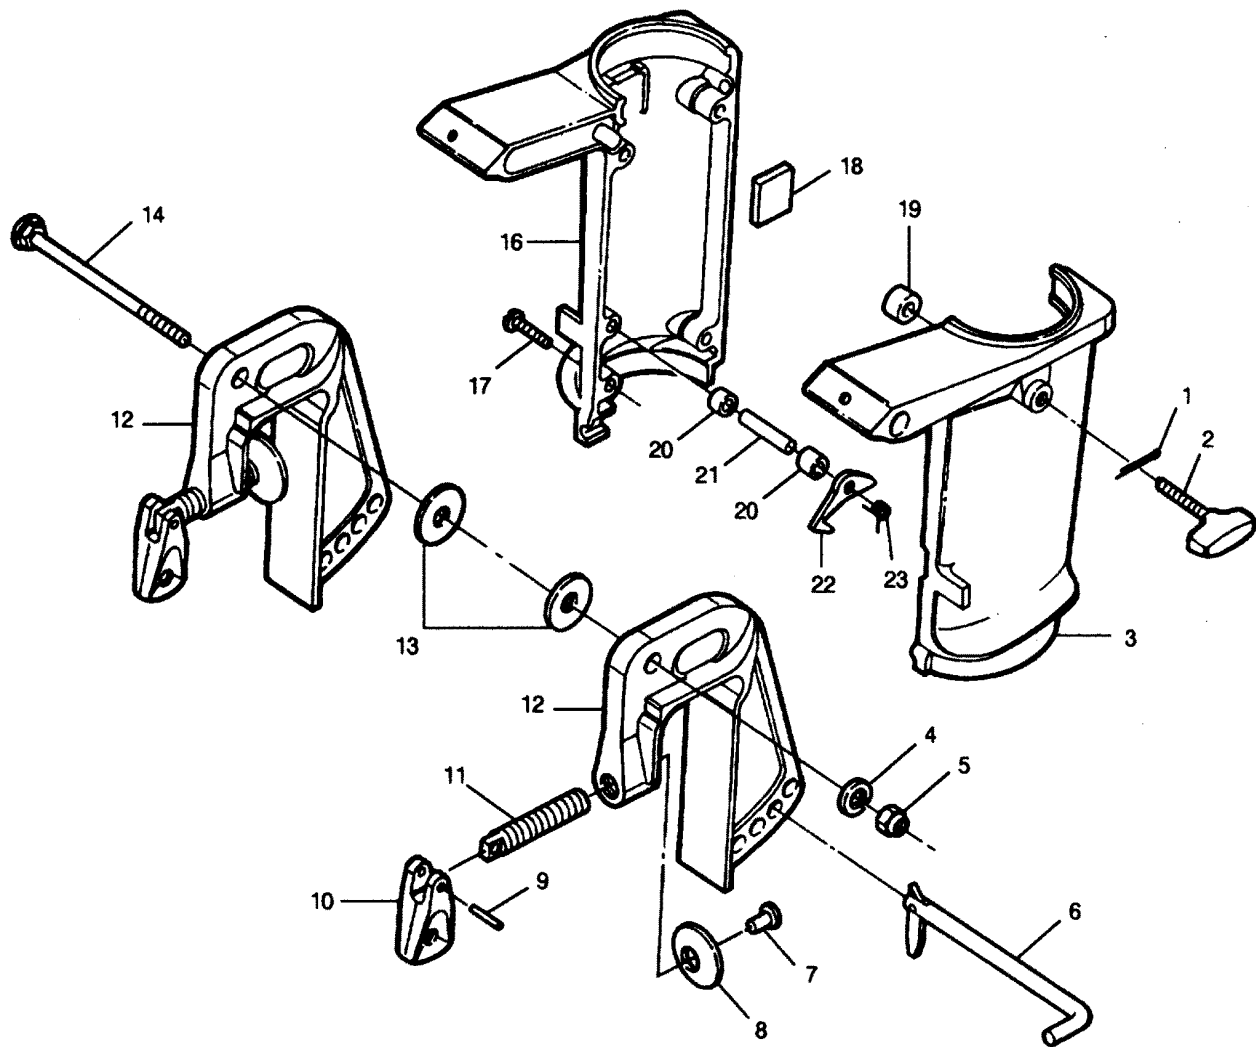

SWIVEL BRACKET AND STERN BRACKETS

SWIVEL BRACKET AND STERN BRACKETS

REF. NO.	PART NO.	SYM.	QTY.	DESCRIPTION
1	1014		1	COTTER PIN
2	521514		1	KNOB, STEERING FRICTION
3	521072-5		1	BRACKET, SWIVEL - PORT WTGREASE FITTINGS
4	2014		1	WASHER
5	7026		1	STOP NUT, 318- 16
6	817810A1		1	BAR, LOCK
7	66480		2	STUD
8	24074		2	FOOT, CLAMP SCREW
9	8554		2	SPRING PIN
10	424075		2	HANDLE, SPRING PIN
11	817761A2		2	CLAMP SCREW W/HANDLE AND FOOT
12	817850A3		2	BRACKET, STERN W/CLAMP SCREW AND FOOT
13	2037		2	WASHER
14	468037-1		1	BOLT, PIVOT
16	817816A5		1	BRACKET, SWIVEL - STARBOARD W/PAD
17	2035		4	SCREW, 1T4 - 20 X 1
18	521661--1		1	PAD, SWIVEL FRICTION
19	521631		1	SHOE, SWIVEL FRICTION
20	197813		2	BEARING
21	468350		1	PIN, REVERSE LOCK
22	468349		1	LOCK, REVERSE
23	468300-1		1	SPRING, REVERSE LOCK