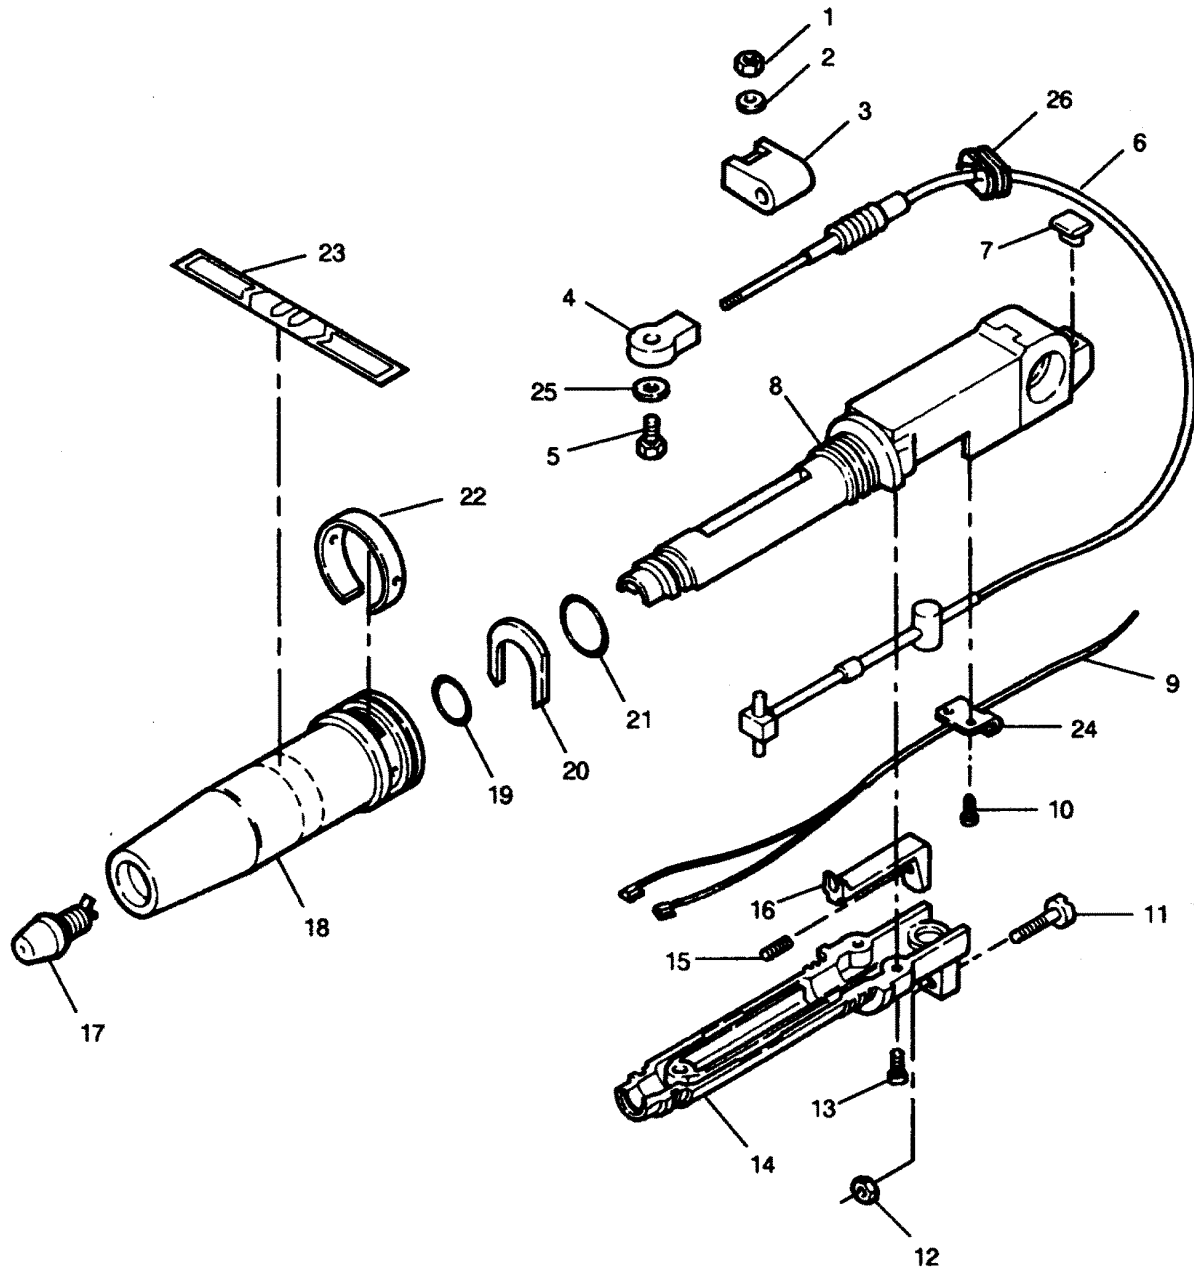

STEERING HANDLE AND TWIST GRIP THROTTLE

STEERING HANDLE AND TWIST GRIP THROTTLE

REF. NO.	PART NO.	SYM.	QTY.	DESCRIPTION
1	1832		1	LOCKNUT, 1/4- 20
2	2012		1	WASHER
3	702668		1	RETAINER, THROTTLE CABLE
4	702035		1	BEARING
5	702165		1	SCREW
6	702444		1	CABLE. THROTTLE
7	702025		1	PAD
8	702079		1	ARM, UPPER STEERING
9	702908		1	WIRE, SHORTING (STOP)
10	2230		4	SCREW, #6 X 3/8 (SELF TAPPING)
11	521690-1		1	SCREW, IDLE STOP
12	7009		1	LOCKNUT, 10- 24
13	2219		3	SCREW, 8-18 X 3/4 (SELF TAPPING)
14	702576		1	ARRN, LOWER STEERING
15	521199		1	SPRING, THROTTLE STOP
16	702198		1	STOP, IDLE
	7702449		1	SWITCH, SHORTING (STOP)
18	702137		1	GRIP, STEERING HANDLE
19	53795-1		1	SEAL
20	702178		1	RETAINER
21	702736		1	SEAL
22	702687		1	COLLAR
23	709894		1	INDICATOR, SPEED CONTROL
24	702212		1	PLATE, CABLE CLAMP
25	8143		1	WASHER
26	702504		1	GROMMET