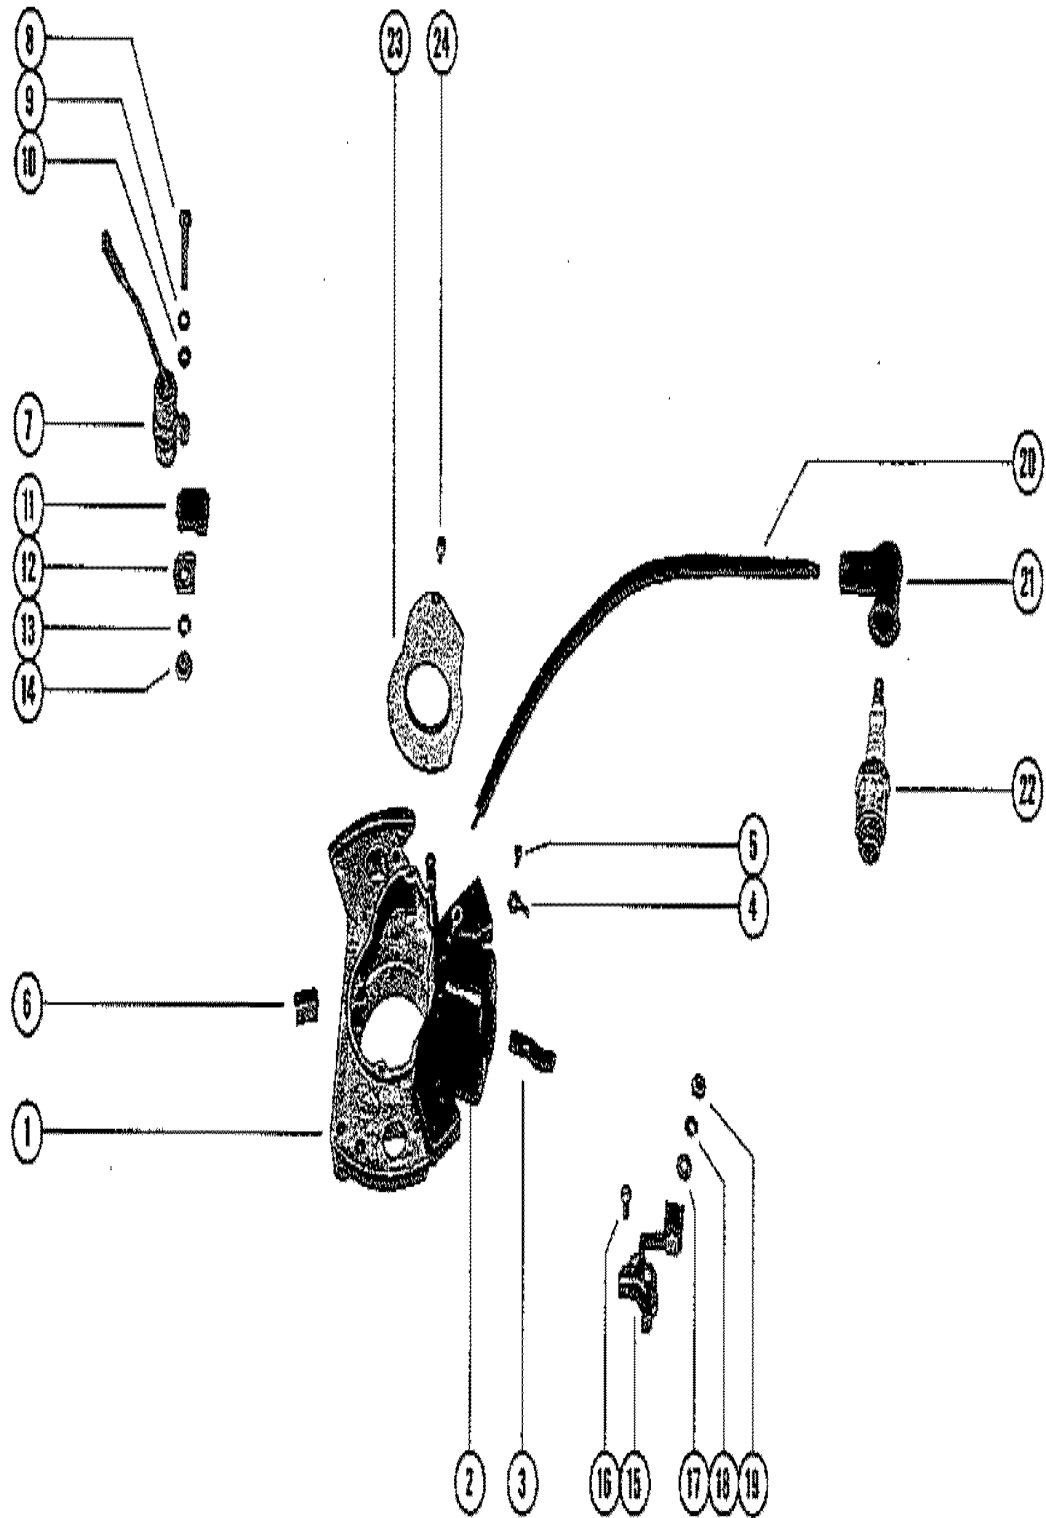

STATOR PLATE ASSEMBLY

STATOR PLATE ASSEMBLY

REF. NO.	PART NO.	SYM.	QTY.	DESCRIPTION
-	NLA		1	STATOR PLATE ASSEMBLY, COMPLETE 39 40-SER.#& BELOW SERIAL 00000000-02771621
1	NLA		1	STATOR PLATE AND CORE SERIAL 00000000-02771621
2	398-2568A1		1	COIL ASSEMBLY SERIAL 00000000-02771621
3	398-2321		1	CLIP(TOP) SERIAL 00000000-02771621
	NLA-		1	CLIP(SIDE) SERIAL 00000000-02771621
4	NLA-		1	CLIP SERIAL 00000000-02771621
5	NLA-		1	SCREW SERIAL 00000000-02771621
6	398-2207		1	FELT SERIAL 00000000-02771621
7	398-2203		1	CONDENSER SERIAL 00000000-02771621
8	NLA-		1	SCREW SERIAL 00000000-02771621
9	NLA-		1	LOCKWASHER SERIAL 00000000-02771621
10	NLA-		1	WASHER SERIAL 00000000-02771621
11	54-24836		1	CLAMP SERIAL 00000000-02771621
12	69205		1	'C" WASHER SERIAL 00000000-02771621
13	NLA		1	LOCKWASHER SERIAL 00000000-02771621
14	11-21923		1	NUT SERIAL 00000000-02771621
15	398-2202		1	BREAKER ASSEMBLY SERIAL 00000000-02771621
16	NLA-		1	SCREW SERIAL 00000000-02771621
17	NLA-		1	WASHER SERIAL 00000000-02771621
18	NLA-		1	LOCKWASHER SERIAL 00000000-02771621
19	11-21923		1	NUT SERIAL 00000000-02771621
20	84-813715A1		1	LEAD WIRE SERIAL 00000000-02771621
21	85-63709A1		1	PROTECTOR SERIAL 00000000-02771621
22	NLA		1	SPARK PLUG (39) SERIAL 00000000-02098036
	33-48368		1	SPARK PLUG (39)(40) SERIAL 02098037-09999999
23	NLA		1	DUST COVER SERIAL 00000000-02771621
24	NLA		2	SCREW SERIAL 00000000-02771621