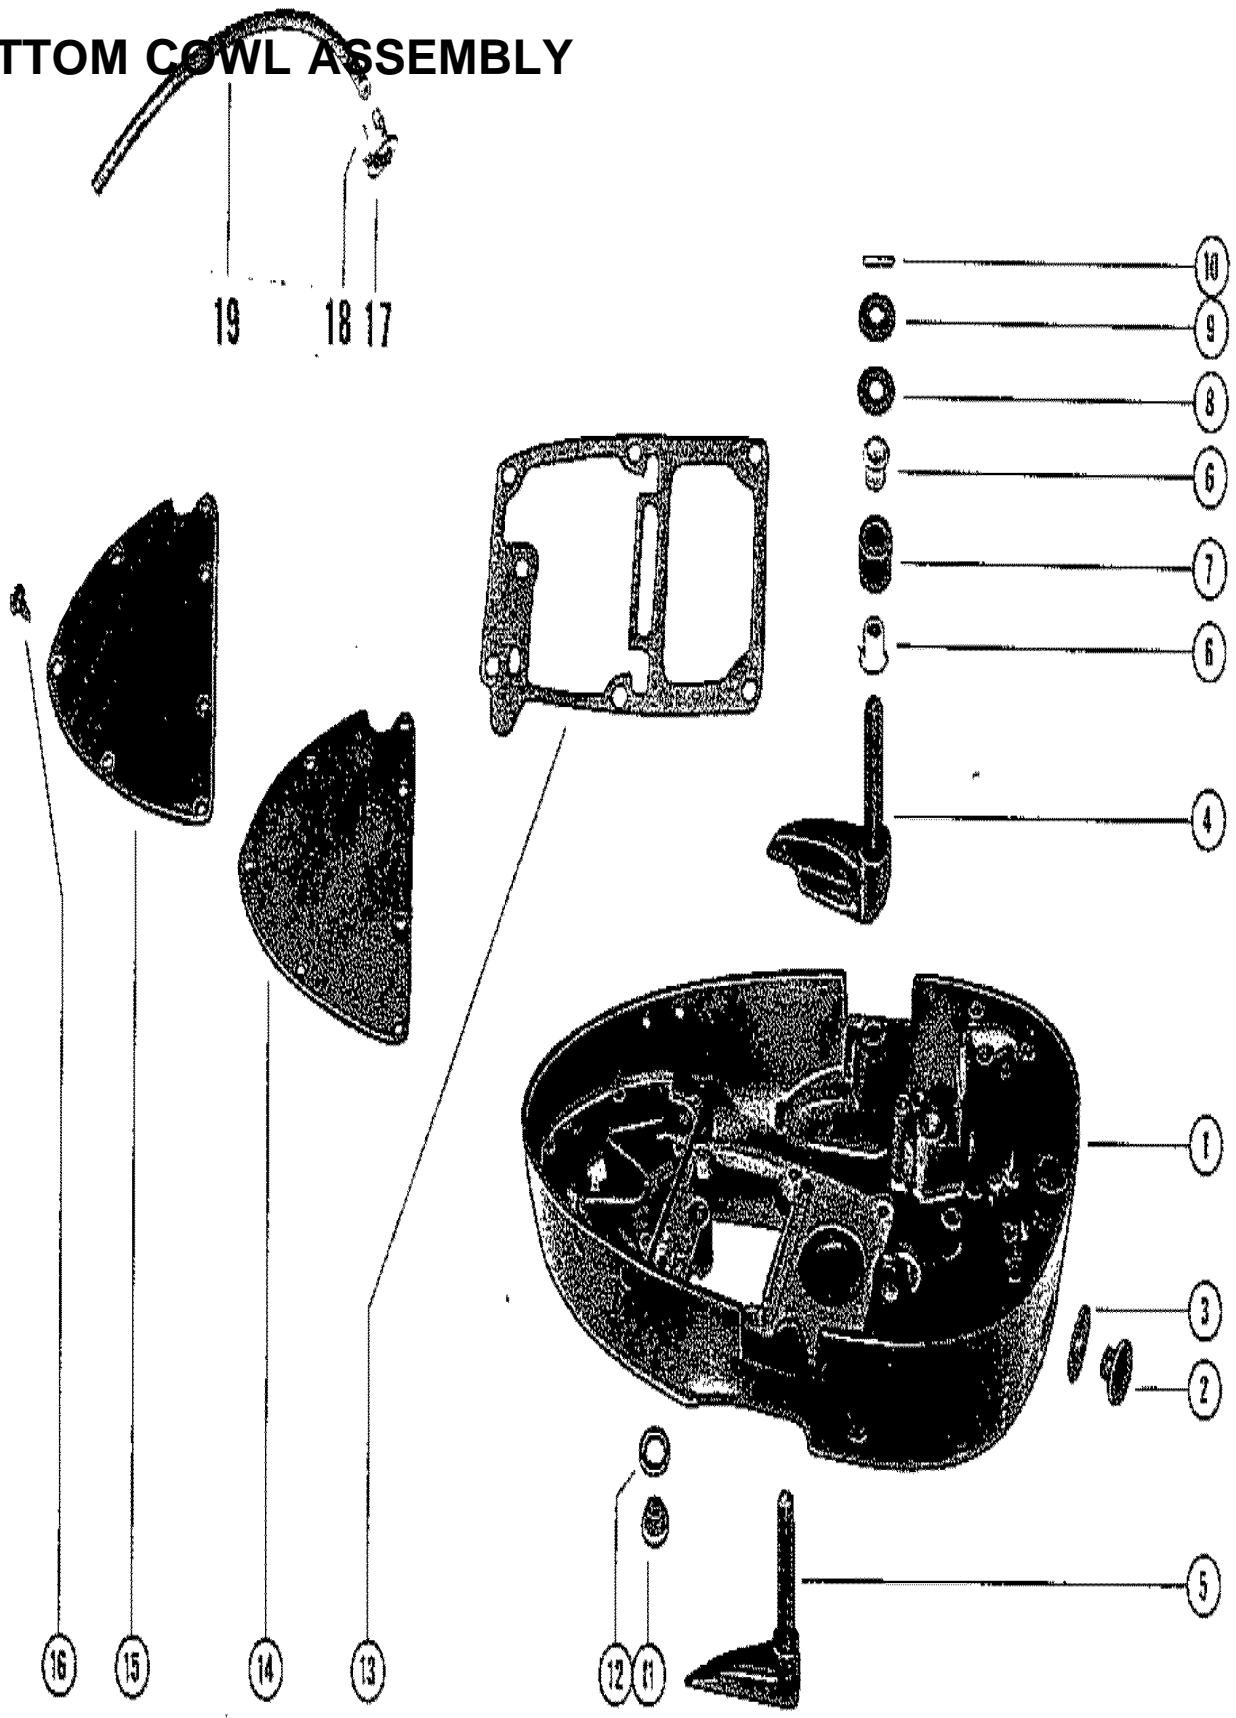

CONTINUED ON NEXT PAGE ➡

STEERING HANDLE ASSEMBLY

STEERING HANDLE ASSEMBLY

REF. NO.	PART NO.	SYM.	QTY.	DESCRIPTION
28	39210		2	PLATE (39) SERIAL 01865633-02278850
29	39185		1	SHIELD (39) SERIAL 01865633-02278850
30	NLA		1	BRACKET (39) SERIAL 00000000-02278850
	47680T		1	BRACKET (39)(40) SERIAL 02278851-09999999
31	NLA		1	BOOT (39)(40) SERIAL 02278851-09999999
32	23-47818		1	BUSHING, (39)(40) SERIAL 02278851-09999999
33	24-72847		2	SPRING (39)(40) SERIAL 02278851-09999999
34	10-37655		2	SCREW (39)(40) SERIAL 02278851-09999999
35	NLA		1	BOOT
36	10-30679		3	SCREW
37	11-20184		3	NUT

BOTTOM COWL ASSEMBLY

BOTTOM COWL ASSEMBLY

REF. NO.	PART NO.	SYM.	QTY.	DESCRIPTION
1	NLA		1	BOTTOM COWL
2	19-35827		1	PLUG 39
3	53-55891		1	FASTENER 39
4	36187A1		1	LEVER (PORT)
5	36188A1		1	LEVER (STARBOARD)
6	23-26819		4	BUSHING (NYLON)
7	23-31293		2	BUSHING (RUBBER)
8	NLA		2	WASHER (39) SERIAL 01738941-01865632
9	53-55891		2	FASTENER
10	17-29077		2	ROLL PIN (39)(40) SERIAL 00000000-03028360
	17-58997		2	ROLL PIN (40) SERIAL 03028361-09999999
11	10-79953		1	SCREW
12	12-19183		1	WASHER
13	27-31557		1	GASKET (39) SERIAL 00000000-02098036
	27-89937		1	GASKET (39)(40) SERIAL 02098037-09999999
14	27-30801		1	GASKET (39)(40) SERIAL 00000000-03028360
	27-55847		1	GASKET (40) SERIAL 03028361-09999999
15	55936		1	COVER
16	10-69079		9	SCREW
17	56712		1	TELL TALE NOZZLE 40 SERIAL 03028361-09999999
18	10-35519		1	SCREW SERIAL 03028361-09999999
19	32-99127109		1	HOSE SERIAL 03028361-09999999