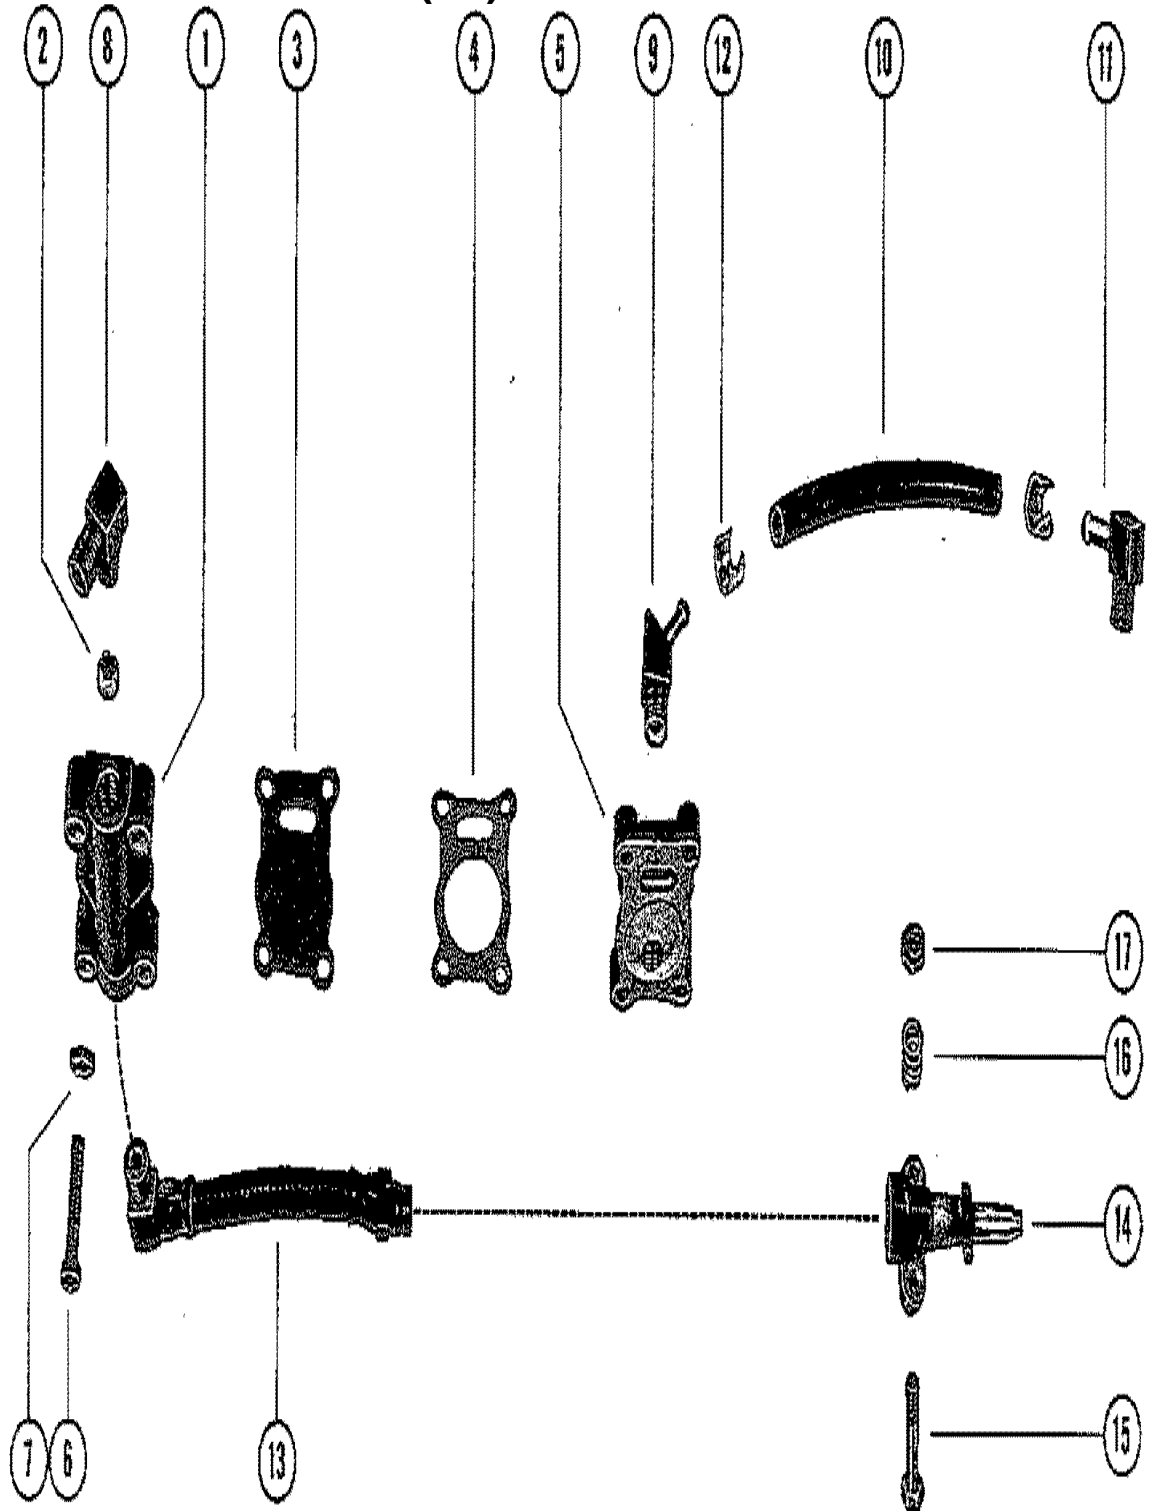

FUEL PUMP ASSEMBLY (39)

FUEL PUMP ASSEMBLY (39)

REF. NO.	PART NO.	SYM.	QTY.	DESCRIPTION
1	39082A4		1	FUEL PUMP ASSEMBLY
2	21-22974A3		1	CHECK VALVE ASSEMBLY
3	31503A1		1	DIAPHRAGM KIT
4			1	GASKET
5	NLA		1	SPACER SERIAL 00000000-01865632
6	10-23702		4	SCREW (7/8") SERIAL 00000000-01865632
7	11-68219		4	NUT SERIAL 00000000-01865632
5	NLA		1	SPACER SERIAL 01865633-09999999
6	10-22411		4	SCREW (1") SERIAL 01865633-09999999
8	NLA		1	ELBOW (90)
9	NLA		1	ELBOW (45)
10	32-99126-88		1	HOSE
11	22-33373		1	ELBOW (90)
12	54-20387		2	CLAMP
13	32-53800		1	FUELINE
14	32454		1	ADAPTOR
15	NLA		2	SCREW
16	24-28357		2	SPRING
17	11-20110		2	NUT