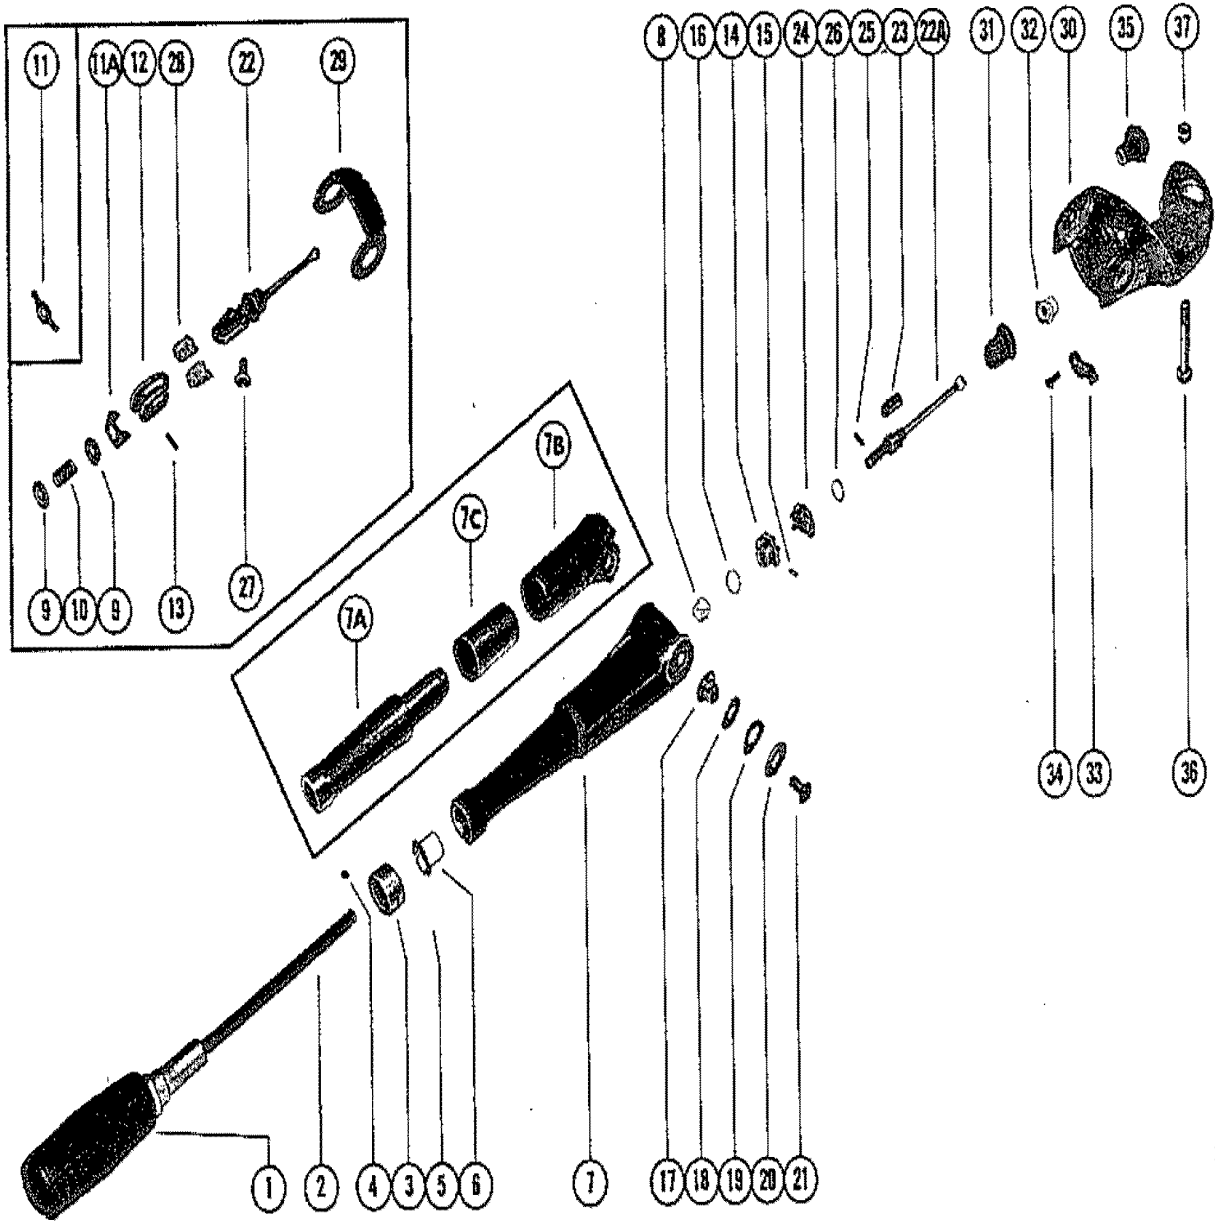

STEERING HANDLE ASSEMBLY

STEERING HANDLE ASSEMBLY

REF. NO.	PART NO.	SYM.	QTY.	DESCRIPTION
28	39210		2	PLATE (39) SERIAL 01865633-02278850
29	39185		1	SHIELD (39) SERIAL 01865633-02278850
30	NLA		1	BRACKET (39) SERIAL 00000000-02278850
	47680T		1	BRACKET (39)(40) SERIAL 02278851-09999999
31	NLA		1	BOOT (39)(40) SERIAL 02278851-09999999
32	23-47818		1	BUSHING, (39)(40) SERIAL 02278851-09999999
33	24-72847		2	SPRING (39)(40) SERIAL 02278851-09999999
34	10-37655		2	SCREW (39)(40) SERIAL 02278851-09999999
35	NLA		1	BOOT
36	10-30679		3	SCREW
37	11-20184		3	NUT