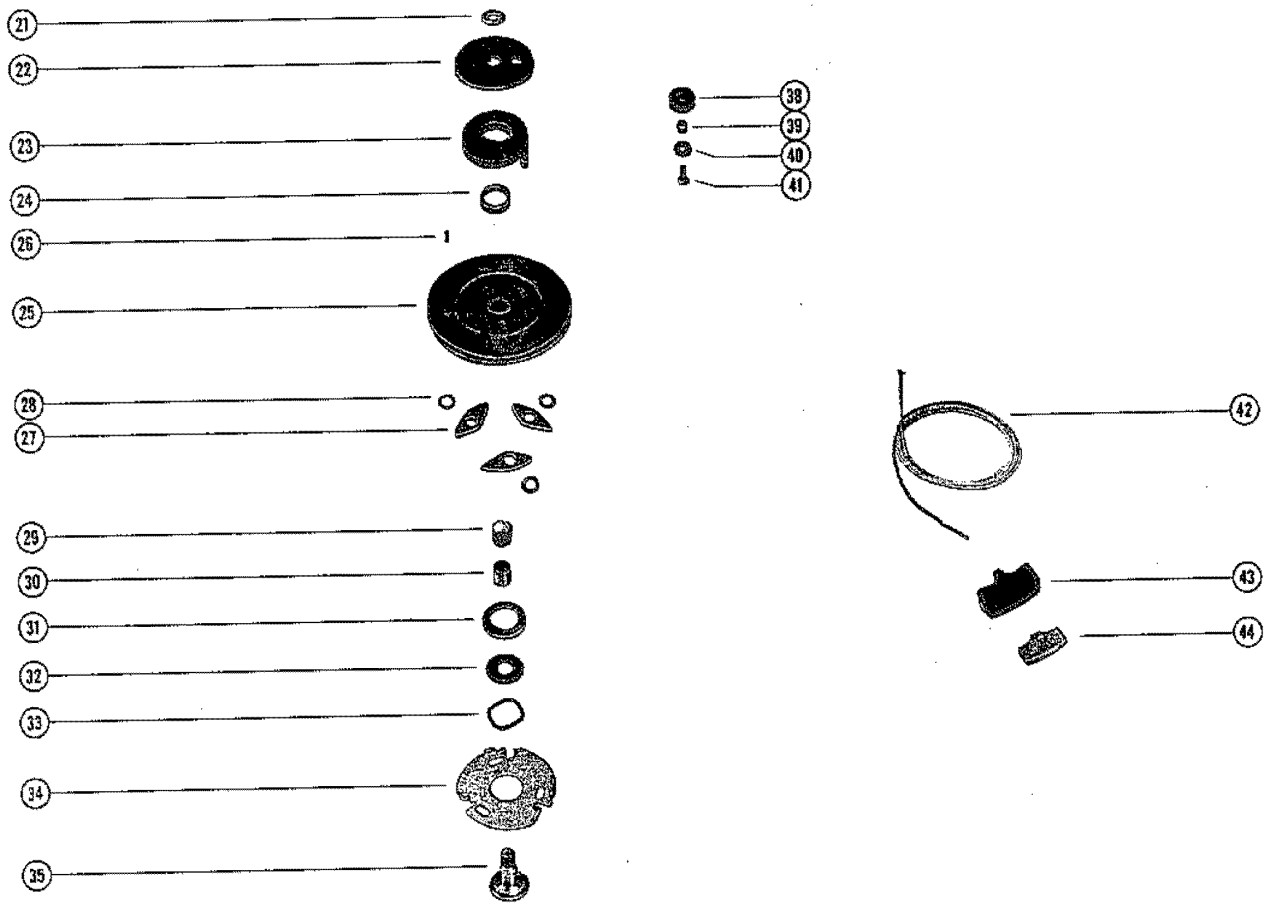

TOP COWL AND STARTER ASSEMBLY

TOP COWL AND STARTER ASSEMBLY

REF. NO.	PART NO.	SYM.	QTY.	DESCRIPTION
1	NLA		1	TOP COWL (39) SERIAL 00000000-01865632
	191-7668A2		1	TOP COWL (39)(40) SERIAL 01865633-09999999
2	NLA-		1	STRIP, REAR (39) SERIAL 00000000-01865632
	39538		1	STRIP, REAR(39)(40) SERIAL 01865633-09999999
3	NLA		1	STRIP, FORWARD(39) SERIAL 00000000-01865632
	39537		1	STRIP,FORWARD(39)(40) SERIAL 01865633-09999999
4	NLA		1	SOUND BLANKET (STARBOARD)
5	NLA		1	SOUND BLANKET (PORT)
6	NLA		1	SOUND BLANKET (REAR)
7	89096		1	TRIM COVER
8	10-23618		1	SCREW
9	14-20165		1	TAB WASHER
10	11-20166		1	NUT
11	NLA		1	SCREEN
12	10-62568		3	SCREW
13	30833		1	BRACKET (PORT) 39 SERIAL 00000000-01865632
	30834		1	BRACKET (STARBOARD) 39 SERIAL 00000000-01865632
14	10-37655		4	SCREW 39 SERIAL 00000000-01865632
15	11-27164		4	NUT 39 SERIAL 00000000-01865632
16	39257		1	BRACKET (PORT) 39- 40 SERIAL 01865633-09999999
	39258		1	BRACKET (STARBOARD) 39- 40 SERIAL 01865633-09999999
17	10-39514		4	SCREW 39- 40 SERIAL 01865633-09999999
18	12-37998		OPT	WASHER 39- 40 SERIAL 01865633-09999999
19/20	12-29245		AR	WASHER 39- 40 SERIAL 01865633-09999999
21	12-20286		1	WASHER (39) SERIAL 00000000-01738940
22	20155		1	RETAINER
23	24-29340A1		1	SPRING ASSEMBLY
24	23-28912		1	BUSHING
25	50-93696A2		1	STARTER SHEEVE
26	17-22896		1	PIN
27	30596		3	STARTER PAWL
28	13-36206		3	WAVE WASHER
29	23-28919		1	BUSHING
30	45477A1		1	SHAFT ASSEMBLY (39) SERIAL 00000000-01697722
	23-61005		1	SPACER (39)(40) SERIAL 01697723-09999999
31	26179		1	RETAINER
32	12-26180		1	WASHER (39) SERIAL 00000000-01697722
	12-35559		1	WASHER (39)(40) SERIAL 01697723-09999999
33	13-20160		1	WAVE WASHER
34	30595		1	PLATE
35	NLA		1	SHAFT (39) SERIAL 00000000-01697722
	35558		1	SHAFT (39)(40) SERIAL 01697723-09999999
36	53472		2	MOUNT

CONTINUED ON NEXT PAGE ➡