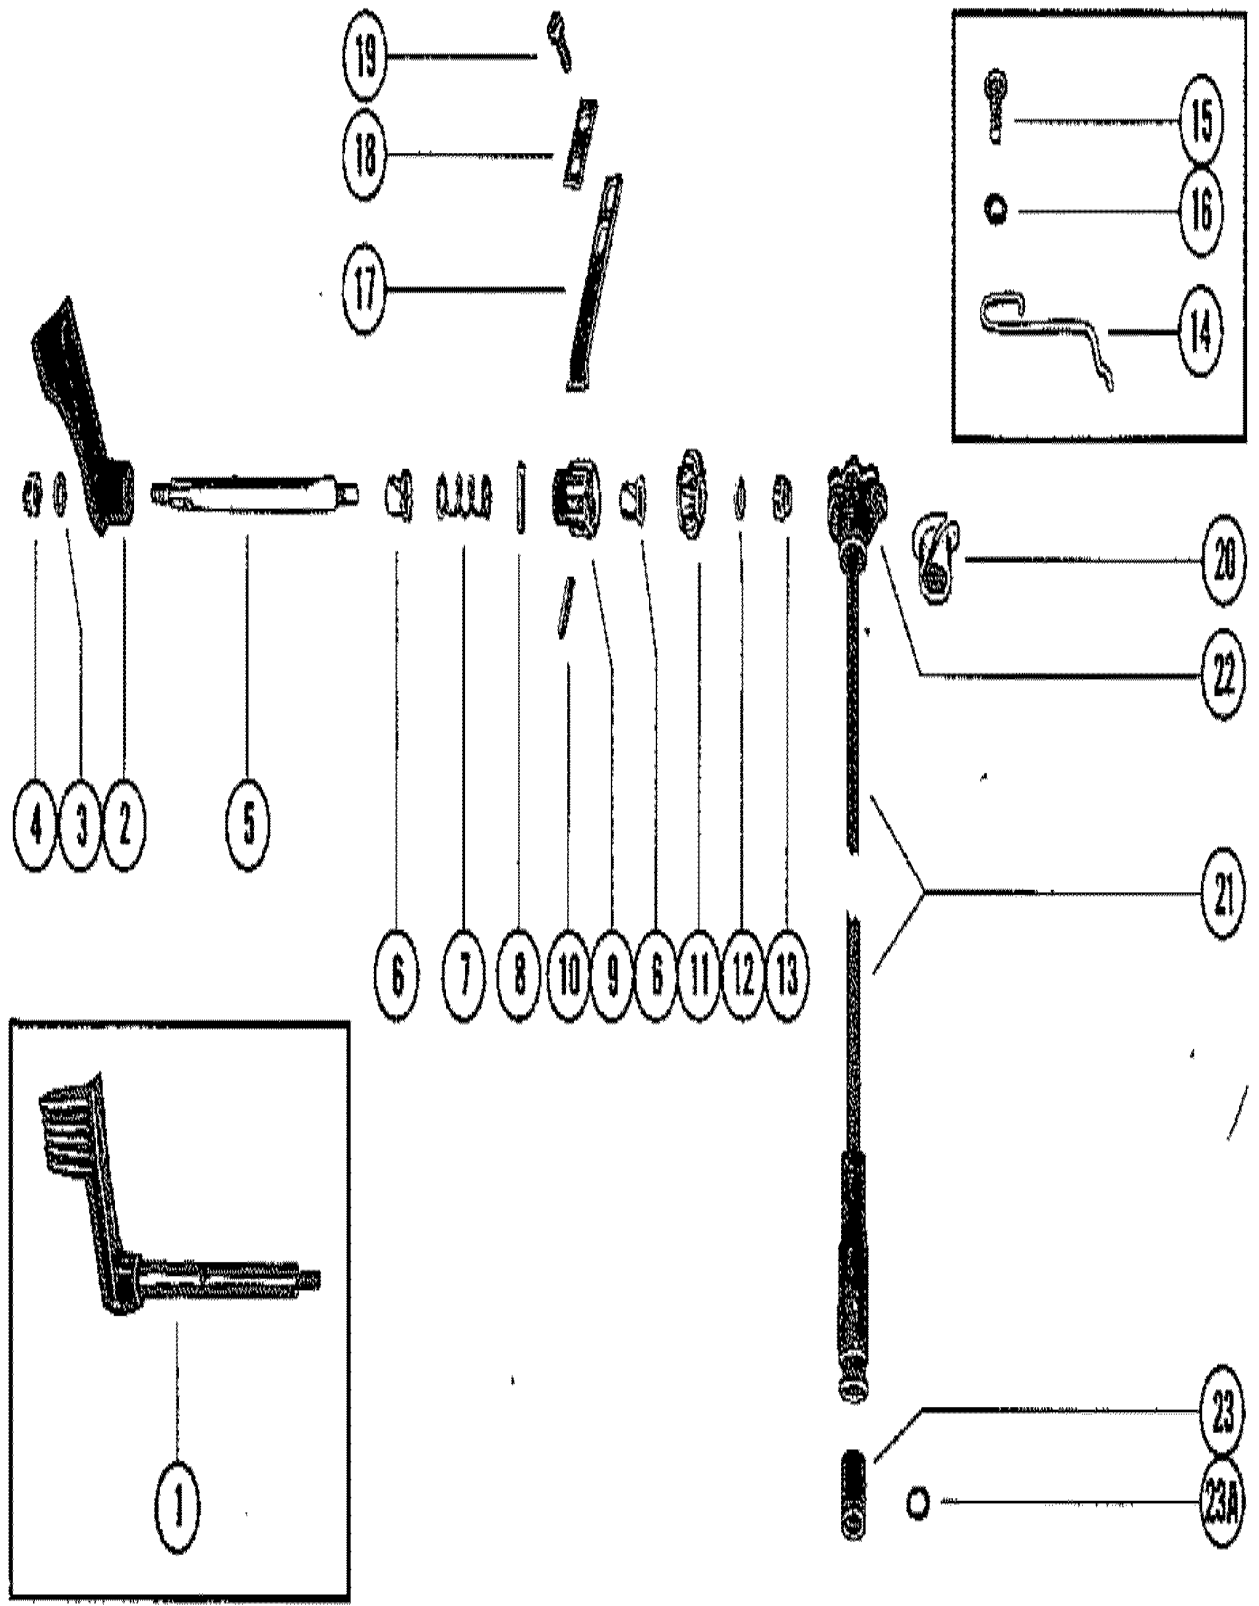

SHIFT CONTROL LINKAGE (39)

SHIFT CONTROL LINKAGE (39)

REF. NO.	PART NO.	SYM.	QTY.	DESCRIPTION
1	30747		1	SHIFT CONTROL HANDLE SERIAL 00000000-01919629
2	59107		1	SHIFT CONTROL HANDLE SERIAL 01919630-09999999
3	12-29245		1	WASHER SERIAL 01919630-09999999
4	11-39305		1	NUT SERIAL 01919630-09999999
5	NLA		1	SHIFT SHAFT SERIAL 01919630-09999999
6	23-30678		2	BUSHING
7	NLA		1	SPRING
8	NLA		1	DOWEL PIN
9	39588		1	CAM SERIAL 02278851-09999999
10	17-25905		1	PIN SERIAL 02278851-09999999
11	43-30802		1	GEAR
12	12-29245		1	WASHER
13	11-20361		1	NUT
14	24-30816		1	SPRING SERIAL 00000000-02278850
15	NLA		1	SCREW SERIAL 00000000-02278850
16	13-21272		1	LOCKWASHER SERIAL 00000000-02278850
17	24-39627		1	SPRING SERIAL 02278851-09999999
18	39601		1	PLATE SERIAL 02278851-09999999
19	10-25764		2	SCREW SERIAL 02278851-09999999
20	23-30677		1	BUSHING
21	NLA		1	SHIFT CONTROL SHAFT ASSEMBLY
22	NLA		1	GEAR
23	25-26630		1	RING SERIAL 00000000-01794250
23A	25-38933		1	O-RING SERIAL 01794251-09999999