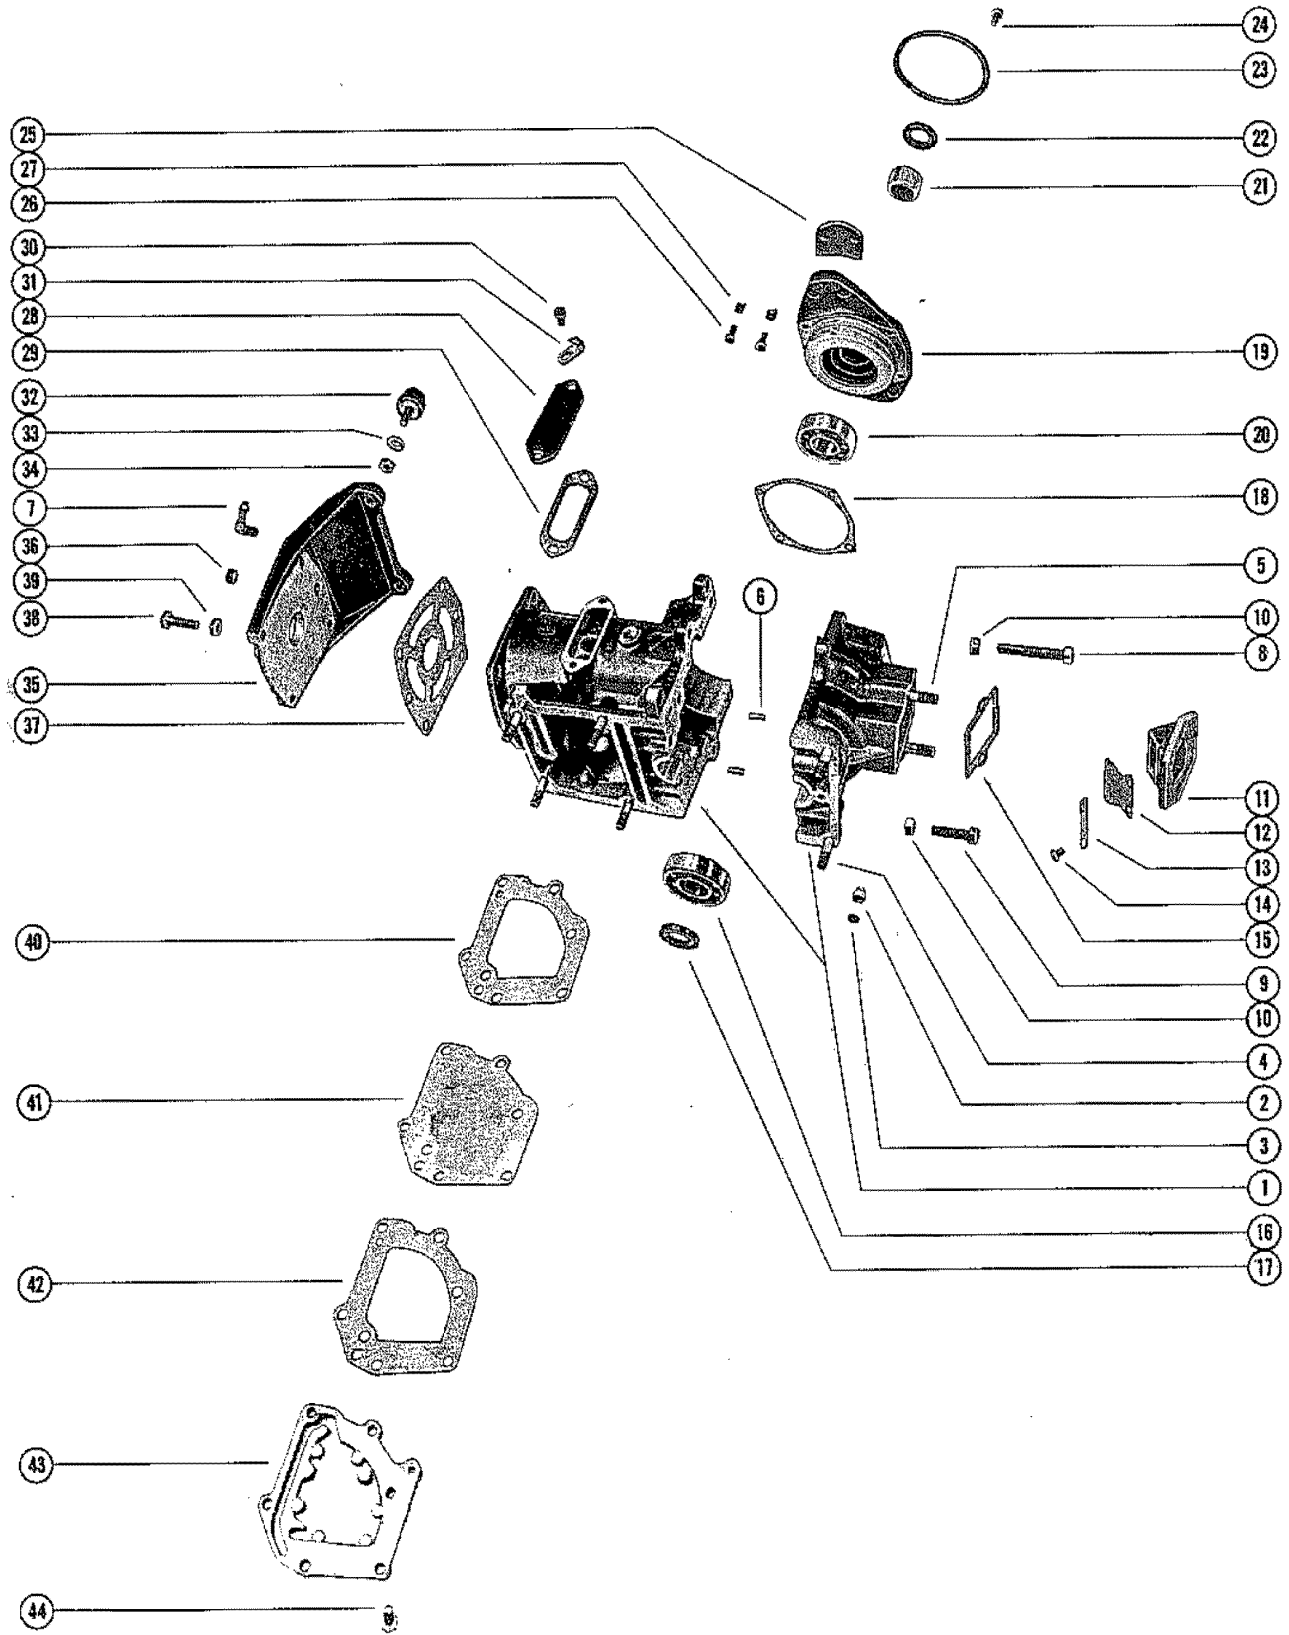

CYLINDER BLOCK AND CRANKCASE ASSEMBLY

CYLINDER BLOCK AND CRANKCASE ASSEMBLY

REF. NO.	PART NO.	SYM.	QTY.	DESCRIPTION
1	NLA		1	CYLINDER BLOCK (39) SERIAL 00000000-02098036
	843-8694A3		1	CYLINDER BLOCK (39)(40) SERIAL 02098037-09999999
2	21-30819A1		1	CHECK VALVE (39)(40) SERIAL 00000000-02771621
	21-28481A1		1	CHECK VALVE 40 SERIAL 02771622-09999999
3	NLA		1	WELCH PLUG SERIAL 02771622-09999999
4	16-66021		6	STUD
5	16-46431		2	STUD
6	17-85500		2	DOWEL PIN
7	22-99664		1	ELBOW (90)(40-SER.33028361 & UP)
8	NLA		2	SCREW (1-3/4")
9	10-31294		6	SCREW (1")
10	11-20184		8	NUT
11	70726		1	REED BLOCK
12	34-35836		2	REED, INLET VALVE
13	34-22215		2	RETAINER
14	10-28430		4	SCREW
15	27-35739		1	GASKET
16	30-72961		1	BALL BEARING
17	26-31411		1	OIL SEAL (39)(40) SERIAL 00000000-02771621
	26-56397		1	OIL SEAL (40) SERIAL 32771622-09999999
18	15-31412A1		AR	SHIM ASSEMBLY
19	NLA		1	BEARING HOUSING ASSEMBLY
20	30-72961		1	BALL BEARING
21	31-31410		1	ROLLER BEARING
22	26-31411		1	OIL SEAL
23	25-20863		1	O-RING
24	NLA		4	SCREW (39)(#10-24 X 1/2")
	10-39002		4	SCREW (39)(40)(#12-24 X 1/2")
25	54-34598		2	CLAMP 39 40 SERIAL 00000000-02693114
26	10-36205		4	SCREW SERIAL 00000000-02693114
27	24-34731		4	SPRING SERIAL 00000000-02693114
28	35658		1	TRANSFER PORT COVER
29	27-35657		1	GASKET
30	10-20665		2	SCREW (39)(40) SERIAL 00000000-02923726
	10-20720		2	SCREW 40 SERIAL 02923727-09999999
31	NLA		1	CLAMP SERIAL 02923727-09999999
32	31014		2	MOUNT
33	13-26992		2	LOCKWASHER)
34	11-20088		2	NUT
35	NLA		1	COVER, CYLINDER BLOCK (39)(40) SERIAL 00000000-03028360
	1016-7070A1		1	COVER, CYLINDER BLOCK (40) SERIAL 03028361-09999999
36	22-39072		1	PIPE PLUG (39)

CONTINUED ON NEXT PAGE ➡