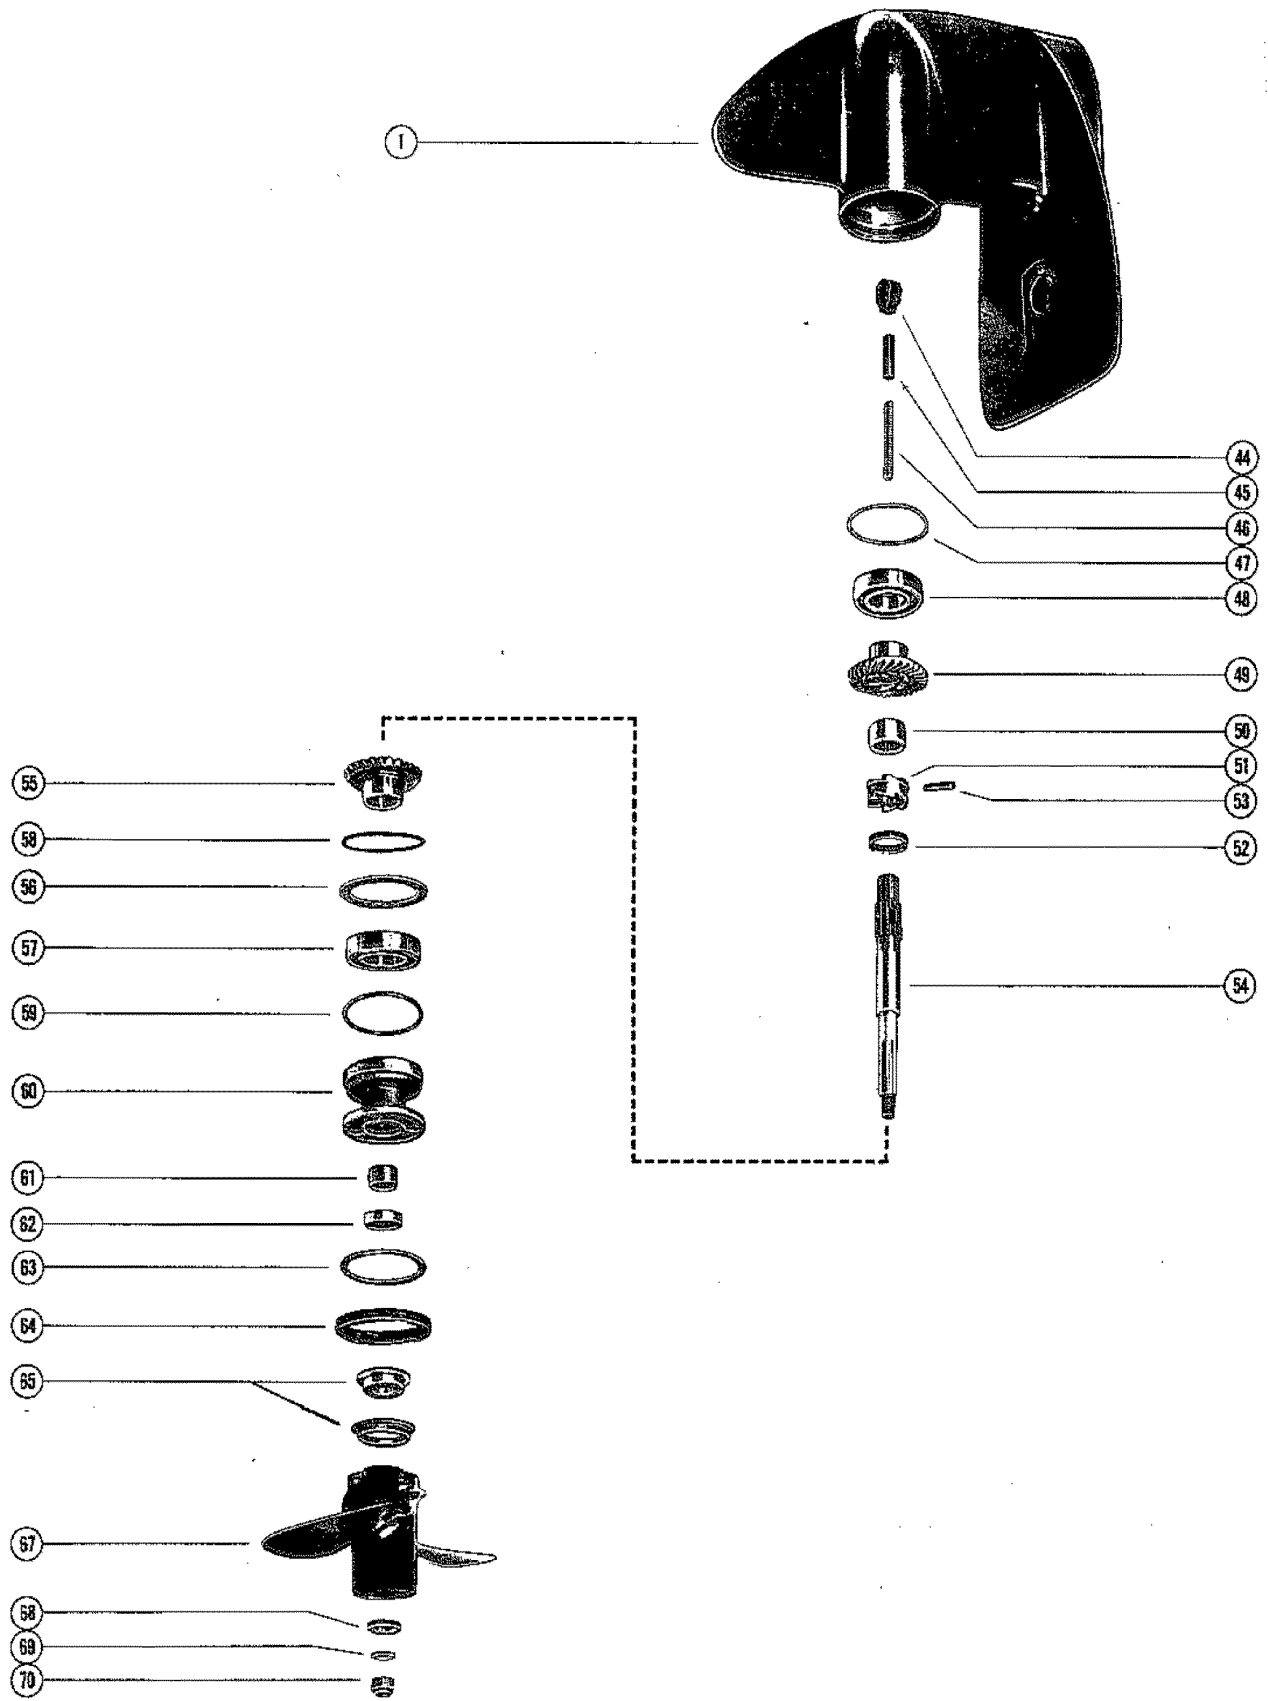

GEAR HOUSING (PROPELLER SHAFT)

GEAR HOUSING (PROPELLER SHAFT)

REF. NO.	PART NO.	SYM.	QTY.	DESCRIPTION
68	23-65439		1	SPACER (39)(40) SERIAL 02278851-09999999
69	12-20084		1	WASHER (39) SERIAL 00000000-02278850
	12-27025		1	WASHER (39-/40) SERIAL 02278851-02927900
70	46355		1	NUT (39-) SERIAL 00000000-02278850
	C-46355		1	NUT (39)(40) SERIAL 02278851-09999999