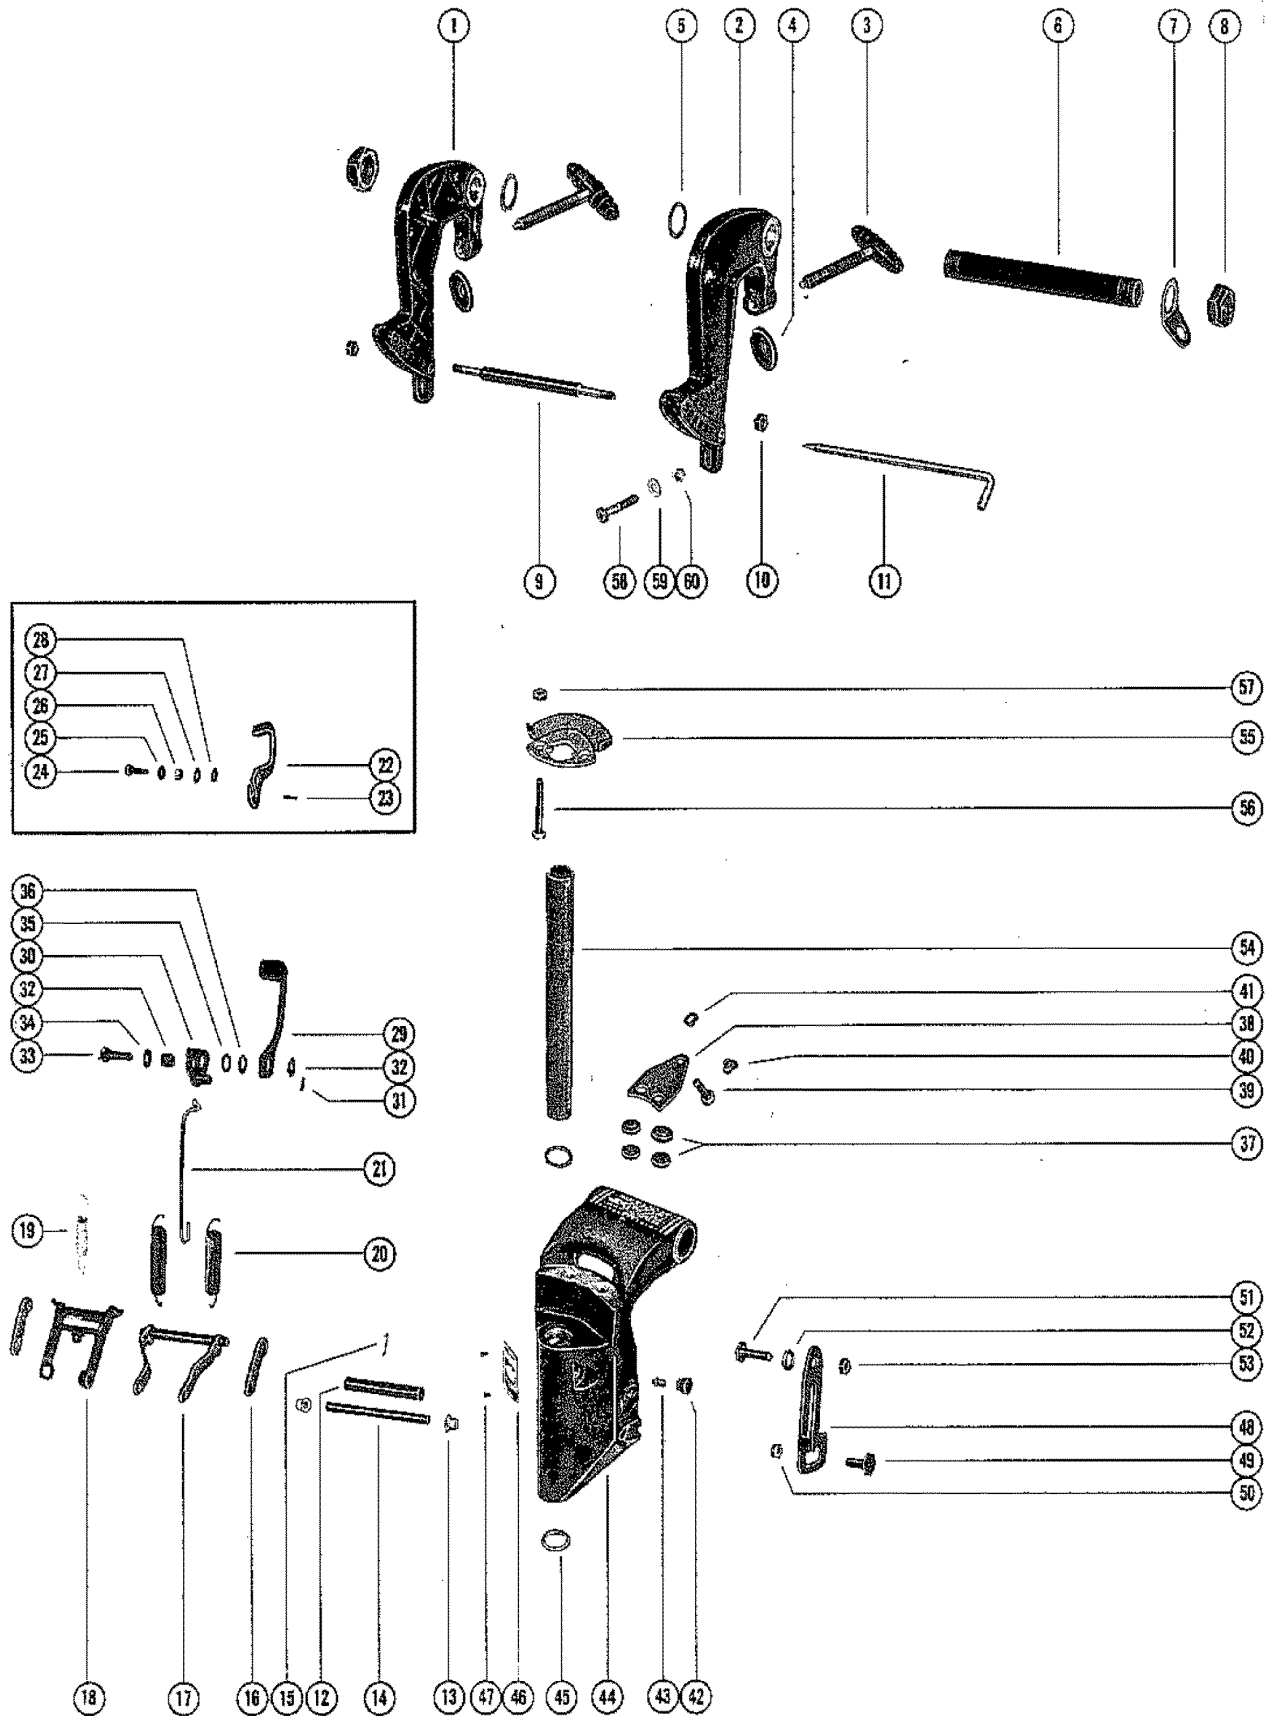

CLAMP & SWIVEL BRACKET ASSEMBLY

CLAMP & SWIVEL BRACKET ASSEMBLY

REF. NO.	PART NO.	SYM.	QTY.	DESCRIPTION
1/2	1467-5406A2		1	CL/BRKT.(PORT/STBD)(39)(40) SERIAL 00000000-03028360
1	1468-5570A3		1	CLAMP BRACKET (PORT)(40) SERIAL 03028361-09999999
2	1467-5571A3		1	CLAMP BRACKET (STBD.)(40) SERIAL 03028361-09999999
3	59170A3		2	THUMB SCREW
4	12-26227		2	WASHER
5	12-52864		2	WASHER
6	45757		1	TILT TUBE
7	54-30954		1	CLIP
8	11-56041		2	NUT
9	16-59622		1	STUD
10	11-20184		2	NUT (39)(40) SERIAL 00000000-03028360
	11-29598		2	NUT (40) SERIAL 03028361-09999999
11	17-55952A1		1	TILT LOCK PIN
12	23-30813		1	SPACER
13	23-26856		2	BUSHING (NYLON)
14	56663		1	ROD
15	18-56206		1	COTTER PIN
16	30815		2	LINK
17	NLA		1	REVERSE LOCK LEVER (39)
	53267A1		1	REVERSE LOCK LEVER (40)
18	53435		1	BRACKET (40)
19	24-53456		1	SPRING (40)
20	NLA		2	SPRING
21	38318		1	LINK ROD (39)(40) SERIAL 00000000-03028360
	62257A2		1	LINK ROD (40) SERIAL 03028361-09999999
22	32351T		1	CONTROL LEVER 39 40 SERIAL 00000000-02771621
23	17-25905		1	ROLL PIN 39 40 SERIAL 00000000-02771621
24	10-31308		1	SCREW (39) SERIAL 00000000-01738940
	10-28789		1	SCREW (39)(40) SERIAL 01738941-09999999
25	12-56681		1	WASHER (39) SERIAL 01738941-09999999
26	23-31309		1	SPACER 39 40 SERIAL 00000000-02771621
27	13-34632		1	WAVE WASHER 39 40 SERIAL 00000000-02771621
28	12-24812		1	WASHER 39 40 SERIAL 00000000-02771621
29	56637T		1	REVERSE LOCK LEVER 40 SERIAL 02771622-03028360
30	56636A1		1	LINK ASSEMBLY 40 SERIAL 02771622-03028360
31	17-25905		1	ROLL PIN 40 SERIAL 02771622-03028360
32	23-56639		1	SPACER 40 SERIAL 02771622-03028360
29	62024T		1	CONTROL LEVER 40 SERIAL 03028361-09999999
30	62257A2		1	LINK ASSEMBLY 40 SERIAL 03028361-09999999
31	17-25905		1	ROLL PIN 40 SERIAL 03028361-09999999
32	23-31309		1	SPACER 40 SERIAL 03028361-09999999
33	10-56682		1	SCREW 40 SERIAL 02771622-09999999
34	12-56681		2	WASHER 40 SERIAL 02771622-09999999

CONTINUED ON NEXT PAGE ➡