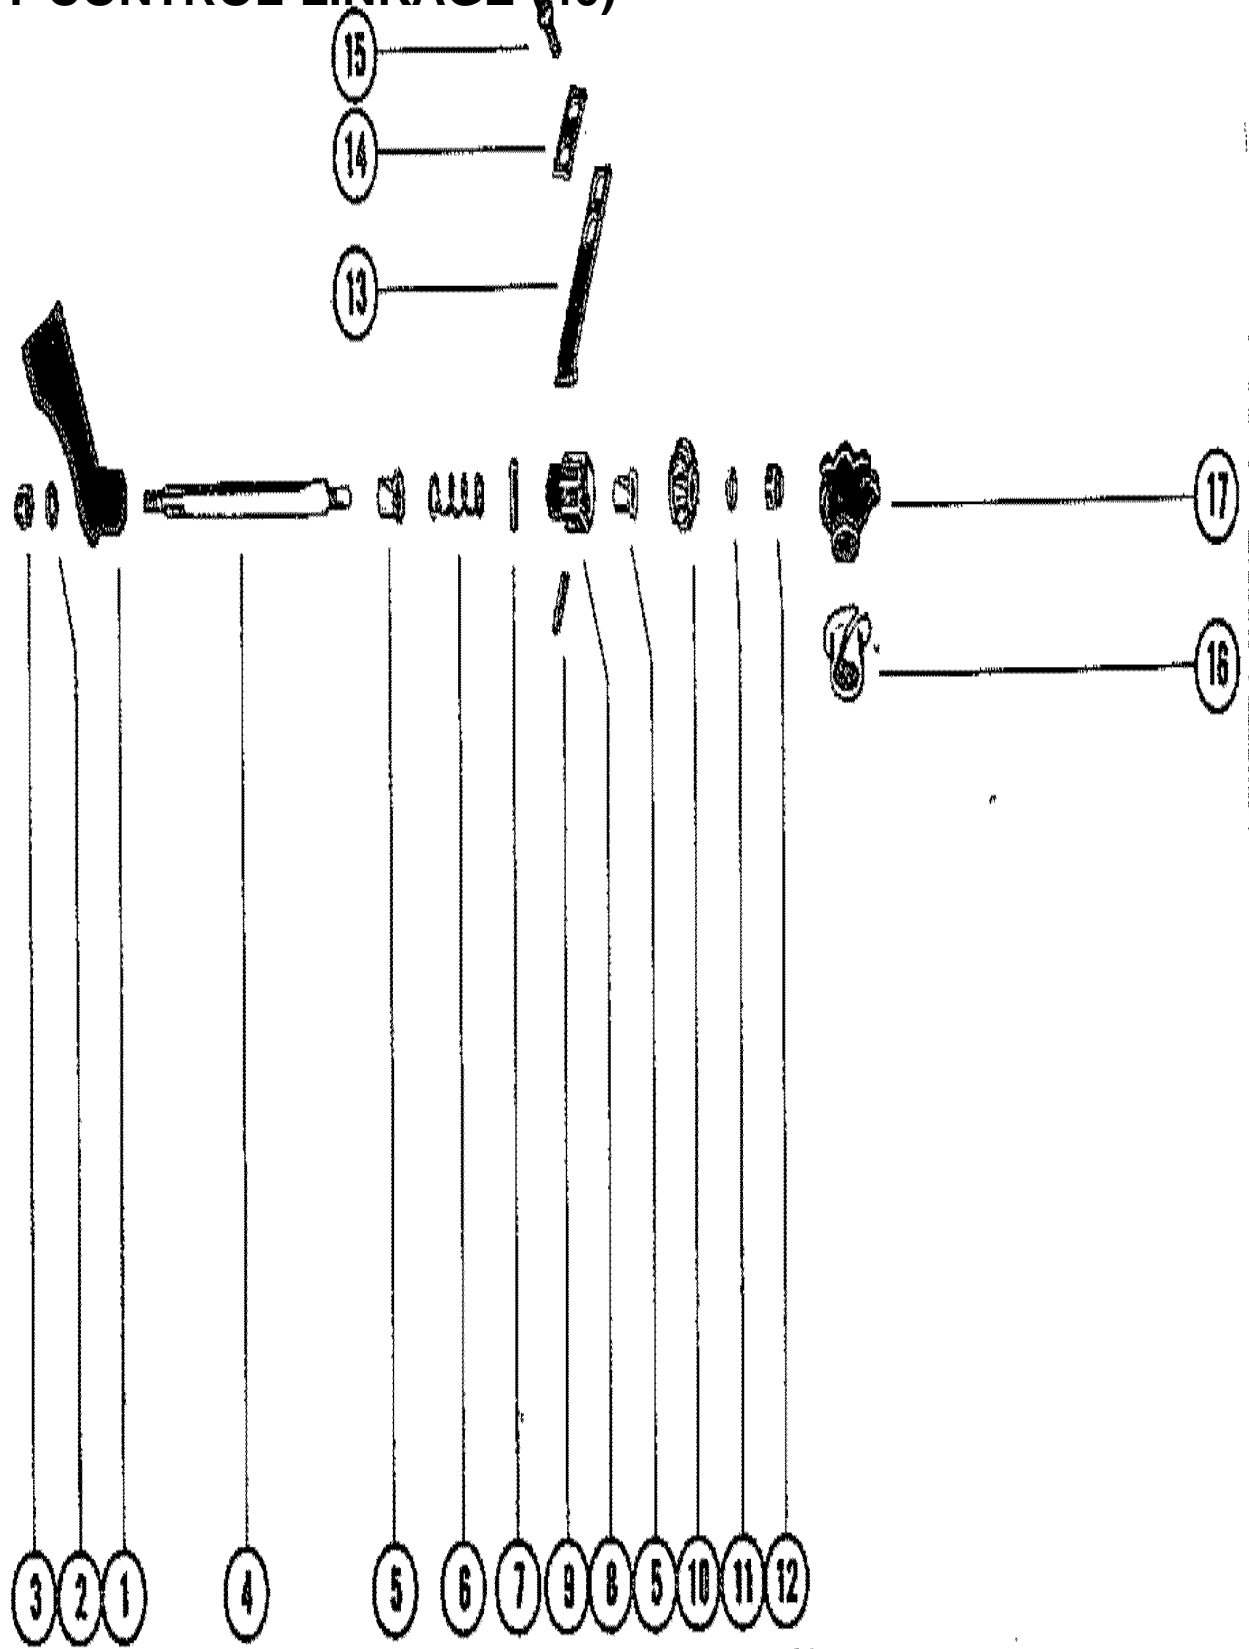

SHIFT CONTROL LINKAGE (40)

SHIFT CONTROL LINKAGE (40)

REF. NO.	PART NO.	SYM.	QTY.	DESCRIPTION
1	59107		1	SHIFT CONTROL HANDLE
2	12-29245		1	WASHER
3	11-39305		1	NUT
4	NLA		1	SHIFT SHAFT
5	23-30678		2	BUSHING
6	NLA		1	SPRING
7	NLA		1	DOWEL PIN
8	39588		1	CAM
9	17-25905		1	PIN
10	43-30802		1	GEAR
11	12-29245		1	WASHER
12	11-20361		1	NUT
13	24-39627		1	SPRING
14	39601		1	PLATE
15	10-25764		2	SCREW
16	23-30677		1	BUSHING
17	43-86686A1		1	SECTOR GEAR SECTOR GEARS ARE INCLUDED WITH GEAR HOUSING ASSEMBLIES, COMPLETE.