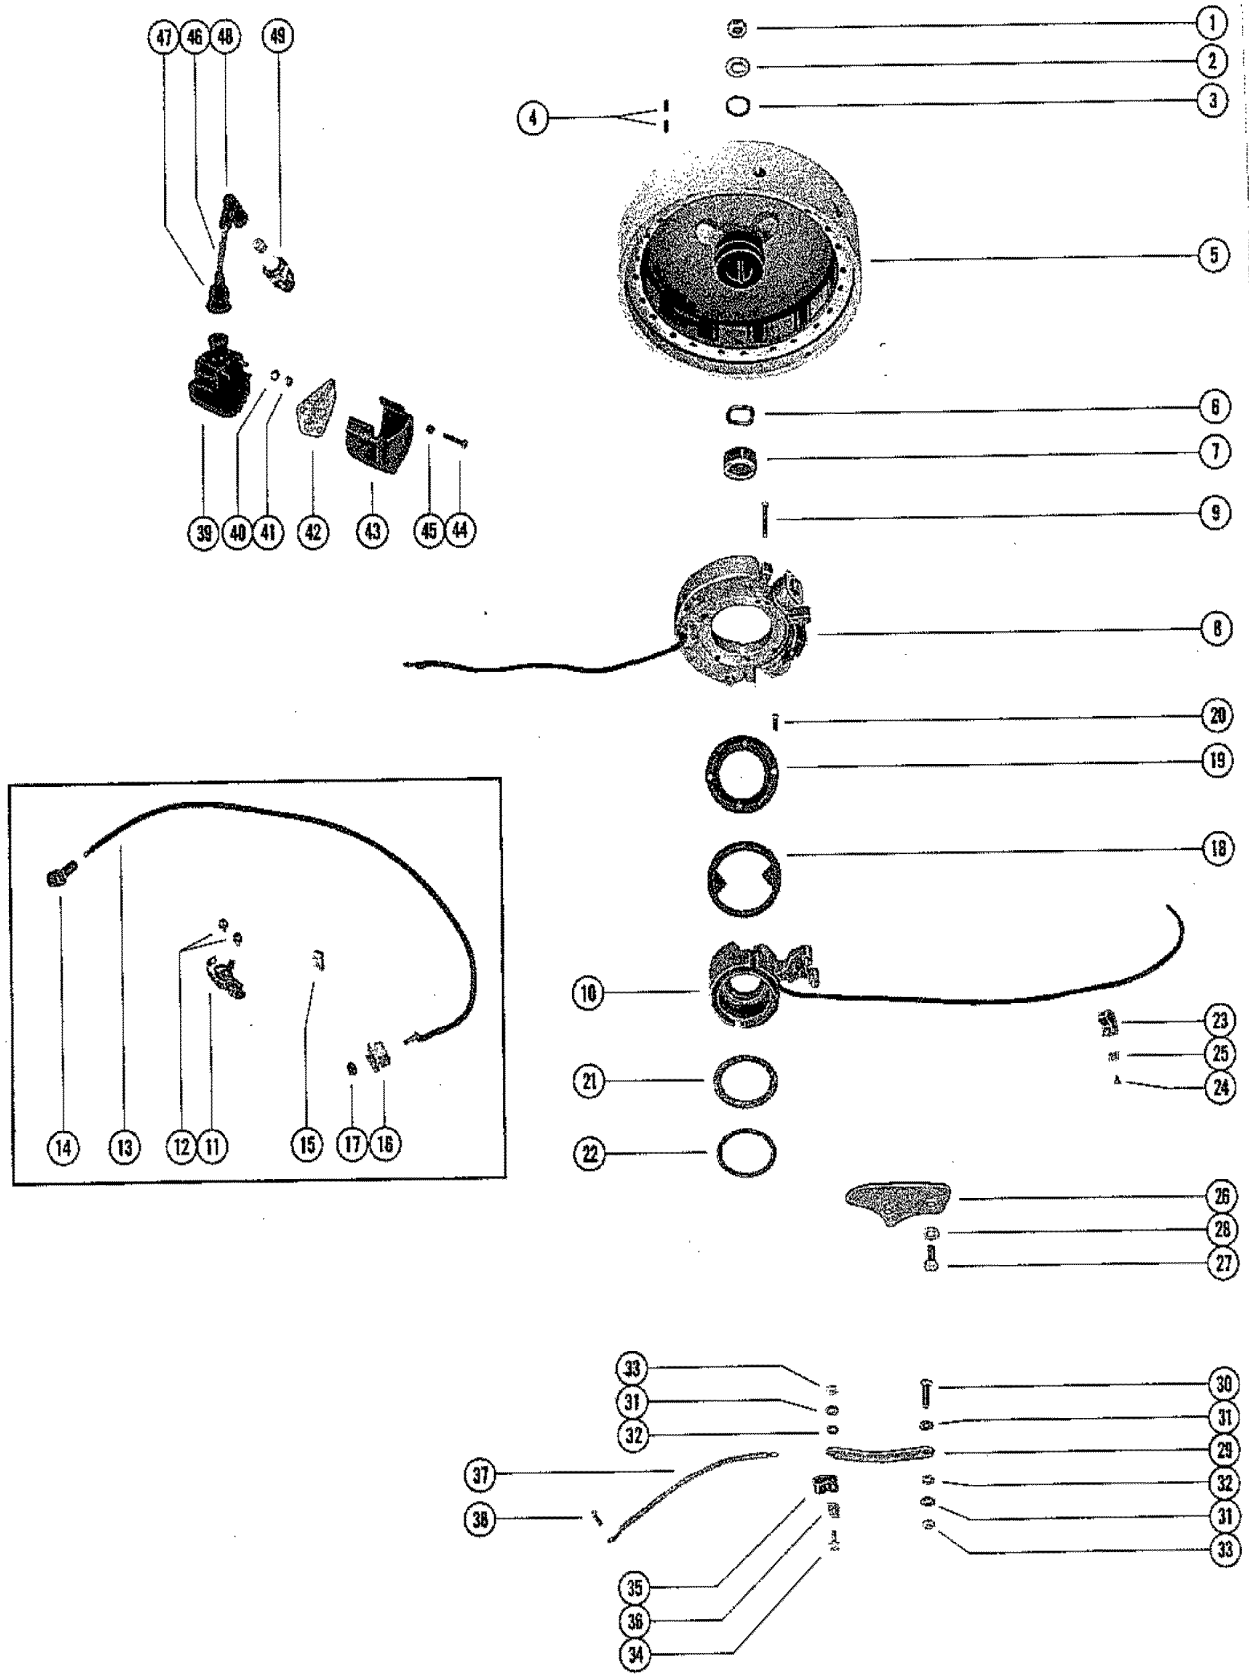

FLYWHEEL, STATOR AND IGNITION COIL (40)

FLYWHEEL,STATOR AND IGNITION COIL (40)

REF. NO.	PART NO.	SYM.	QTY.	DESCRIPTION
1	11-20696		1	NUT,FLYWHEEL
2	12-36245		1	WASHER,FLYWHEEL NUT
3	25-62701		1	"O"RING,FLYWHEEL NUT
4	28-20094		2	KEY
5	NLA		1	FLYWHEEL ASSEMBLY
6	13-35629		1	WAVE WASHER
7	NLA		1	CAM,BREAKER
8	336-3962A4		1	STATOR ASSEMBLY
9	10-69560		4	SCREW,STATOR TO END CAP
10	336-3980A1		1	HOUSING ASSEMBLY,CONTACT
11	336-4318A2		1	BREAKER ASSEMBLY
12	10-56266		2	SCREW
13	56316A1		1	CABLE ASSEMBLY
14	38938		1	BOOT
15	336-3989		1	WICK
16	336-3981		1	INSULATOR
17	11-56325		1	NUT
18	336-4429		1	HOLDER,CONTACT HOUSING
19	NLA-		1	COVER ASSEMBLY
20	NLA-		2	SCREW,COVER
21	12-56077		1	WASHER
22	NLA		1	WAVE WASHER
23	54-26550		2	CLIP
24	10-62568		2	SCREW,CLIP
25	69205		2	"C" WASHER,LIP SCREW
26	56520		1	THROTTLE CAM
27	10-69054		2	SCREW,THROTTLE CAM
28	12-37998		1	WASHER,THROTTLE CAM SCREW
29	NLA		1	THROTTLE LINK
30	10-34696		1	SCREW,THROTTLE LINK
31	12-34392		4	WASHER,THROTTLE LINK SCREW
32	13-29720		2	WAVE WASHER, THROTTLE LINK SCREW
33	11-28656		2	NUT,THROTTLE LINK SCREW
34	NLA		1	SCREW,THROTTLE LINK
35	54-24836		1	CLIP
36	69205		1	"C" WASHER
37	56757A1		1	JUMPER WIRE ASSEMBLY
38	10-69014		1	SCREW,JUMPER WIRE
39	336-4409A2		1	IGNITION COIL ASSEMBLY
40	13-26996		2	LOCKWASHER
41	11-45076		2	NUT
42	NLA		1	SHIELD SERIAL 02923122-09999999
43	56188		1	COVER

CONTINUED ON NEXT PAGE ➡