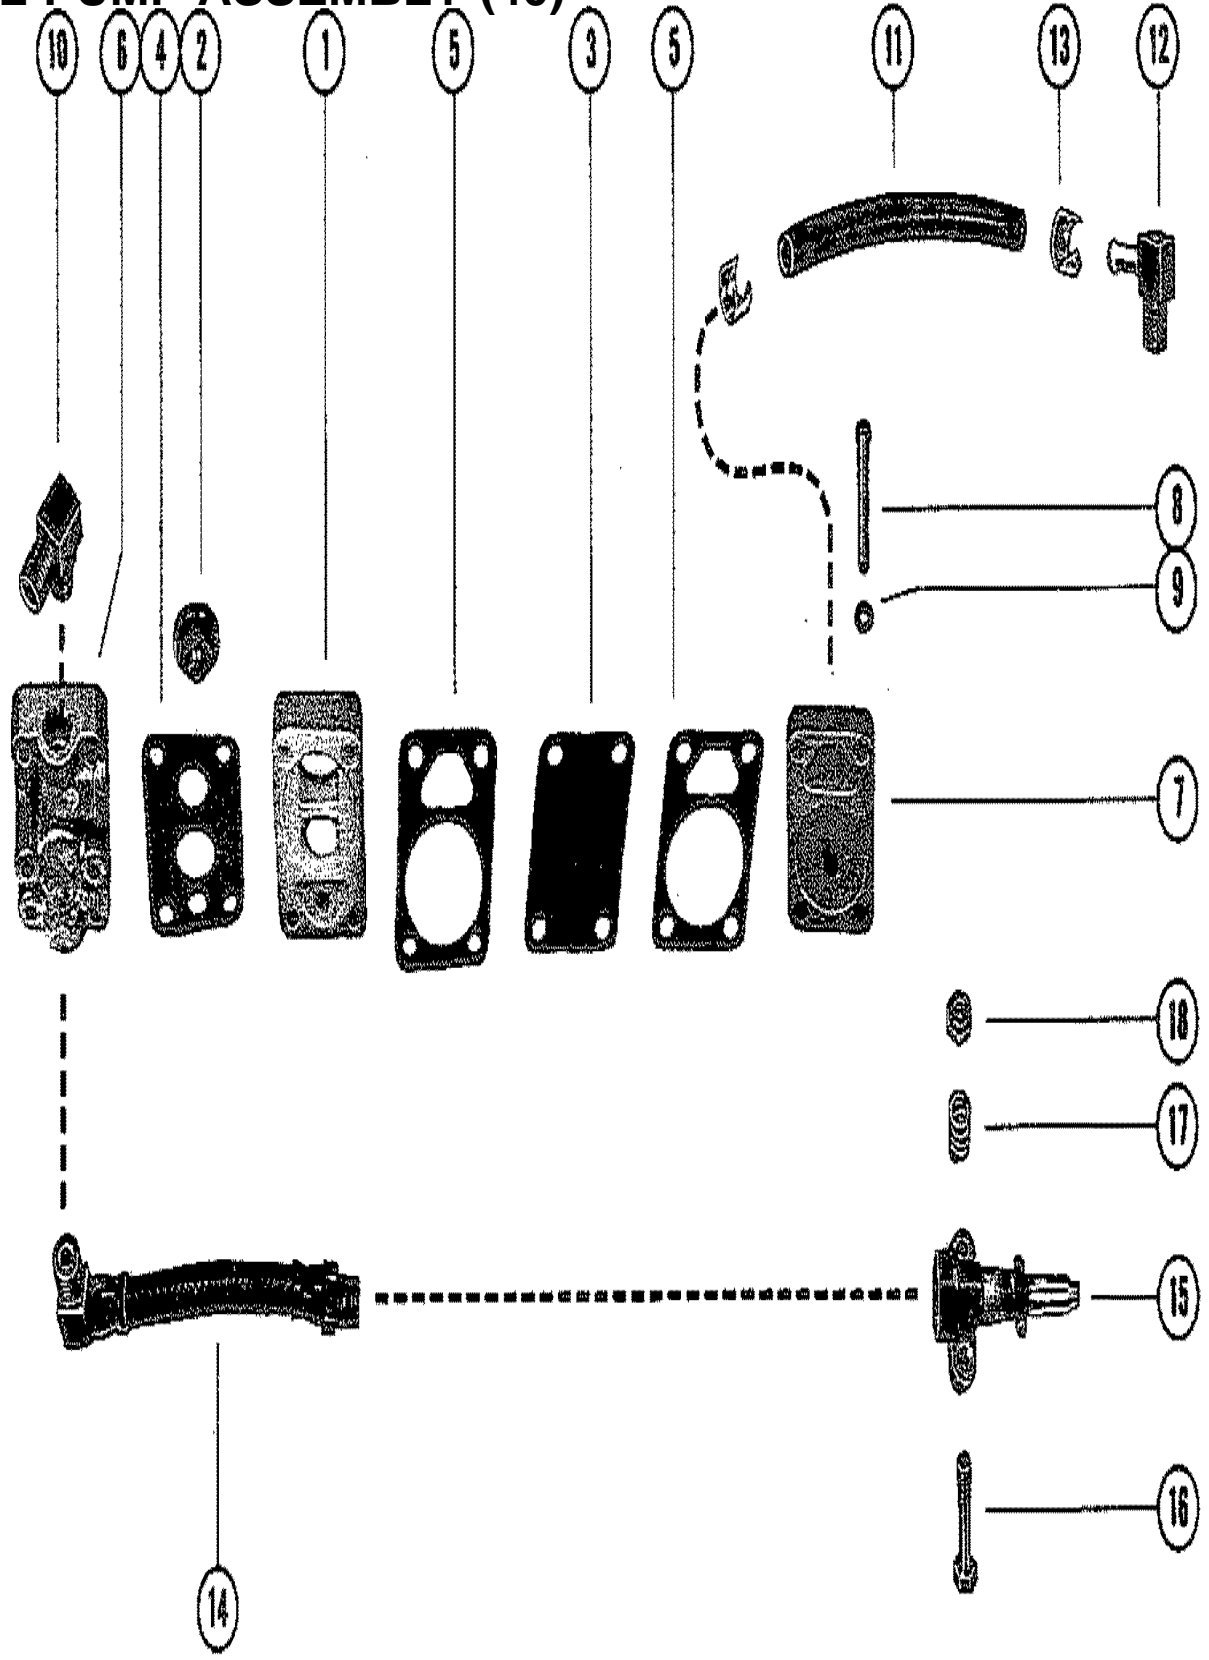

FUEL PUMP ASSEMBLY (40)

FUEL PUMP ASSEMBLY (40)

REF. NO.	PART NO.	SYM.	QTY.	DESCRIPTION
1	89977A1		1	FUEL PUMP ASSEMBLY
2	21-30430A2		1	CHECK VALVE ASSEMBLY
3	53245A1		1	DIAPHRAGM KIT
4			1	GASKET
5			2	GASKET
6	53241		1	BASE
7	53239		1	COVER
8	10-32627		4	SCREW (1-1/2")
9	12-20128		4	WASHER
10	NLA		1	ELBOW (90)
11	32-99126-88		1	HOSE
12	22-33373		1	ELBOW (90)
13	54-20387		2	CLAMP
14	32-53800		1	FUEL LINE (SERIAL# & BELOW) SERIAL 00000000-03028360
	NLA		1	FUEL LINE (SERIAL#& UP) SERIAL 03028361-09999999
15	32454		1	ADAPTOR
16	NLA		2	SCREW (1-1/2") SERIAL 00000000-02923268
	10-73656		2	SCREW (1-3/8") SERIAL 02923269-03028360
	10-23702		2	SCREW (1-1/8") SERIAL 03028361-09999999
17	24-28357		2	SPRING
18	11-20110		2	NUT SERIAL 00000000-02927900