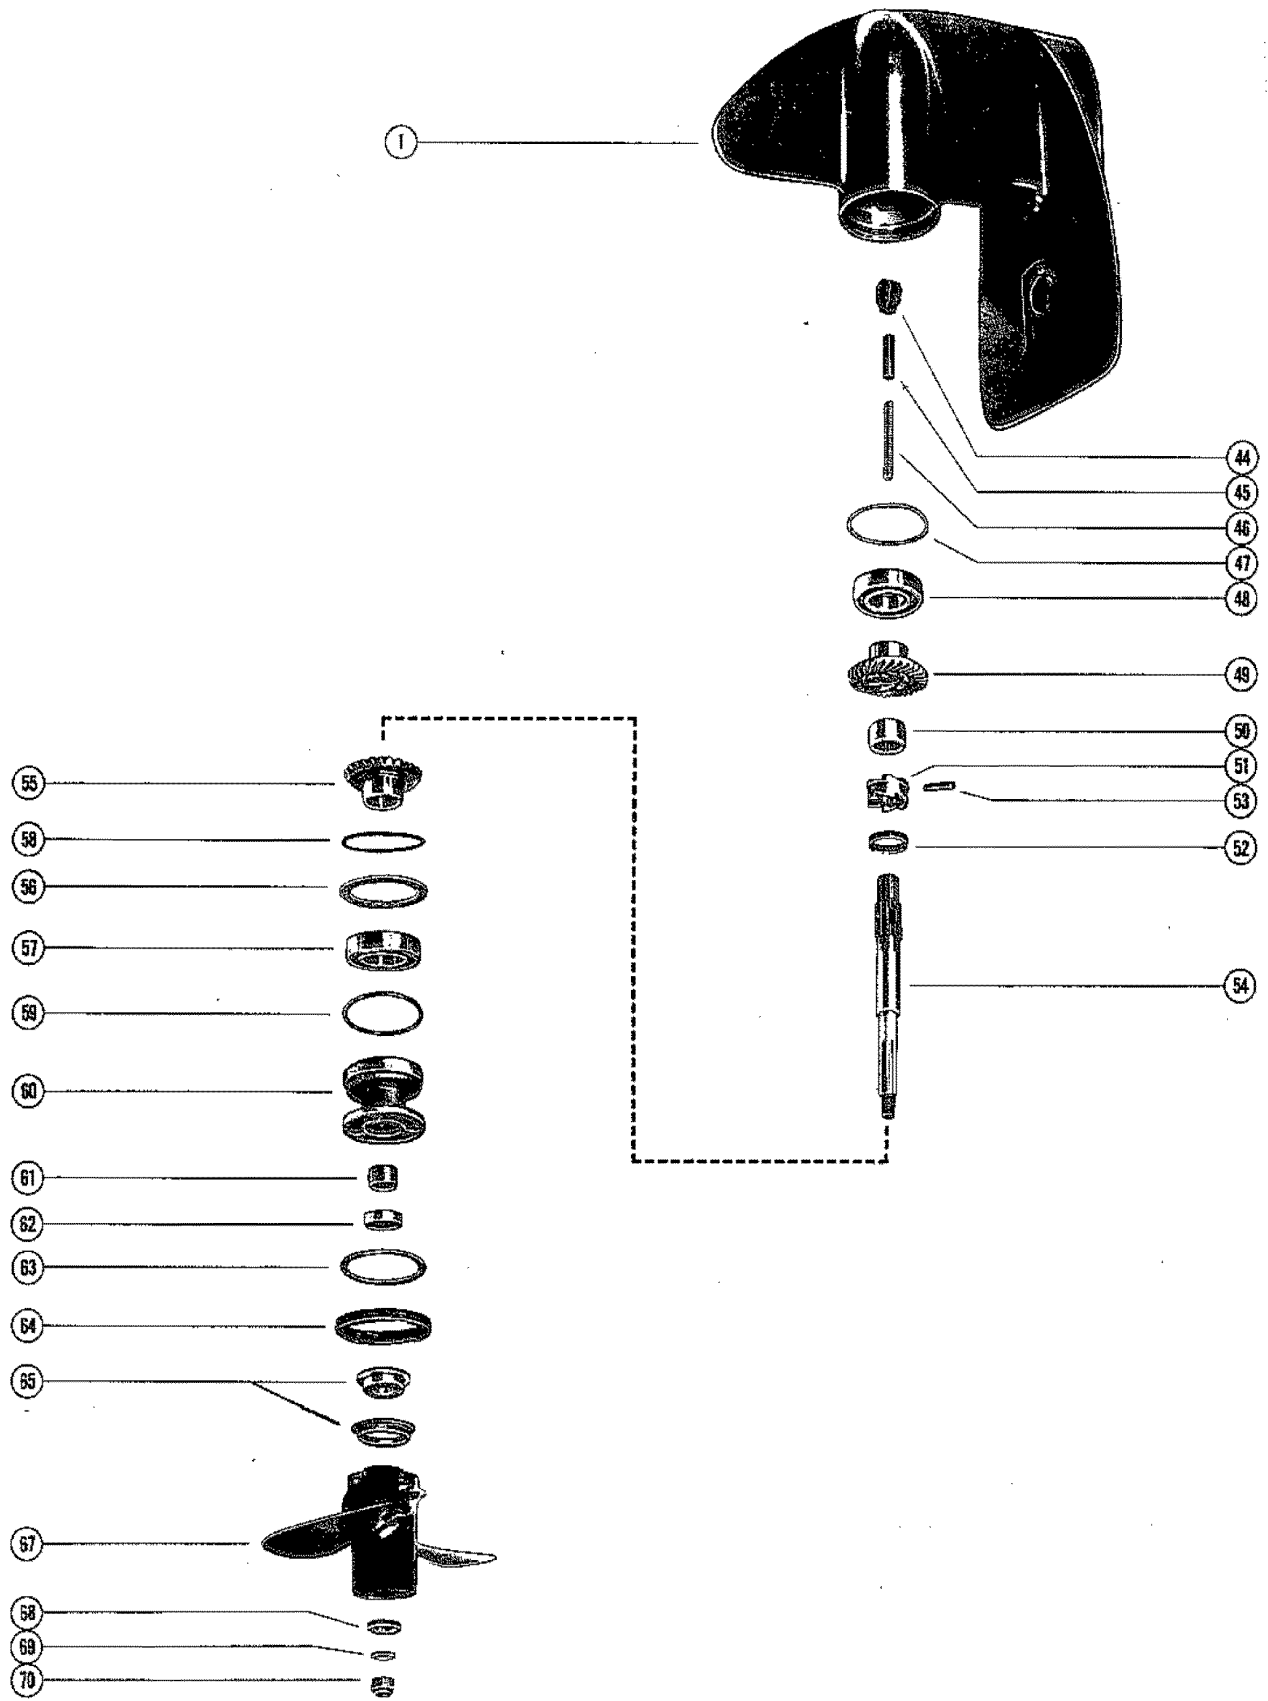

GEAR HOUSING (PROPELLER SHAFT)

GEAR HOUSING (PROPELLER SHAFT)

REF. NO.	PART NO.	SYM.	QTY.	DESCRIPTION
70	NLA		1	G/HSG. COMP.(SHORT)(39)(40) SERIAL 00000000-03028360
-	NLA		1	G/HSG. COMP. (SHORT)(40) SERIAL 03028361-09999999
-	NLA		1	HSG. COMP.(LONG)(39/40)
1	1622-2244A18		1	G/HSG.(39)(40) SERIAL 00000000-03028360
	1622-4408A1		1	G/HSG.(40) SERIAL 03028361-09999999
44	30599		1	SHIFT CAM ((39)(40) SERIAL 00000000-03028360
	44434		1	SHIFT CAM (40) SERIAL 03028361-09999999
45	31334		1	CAM FOLLOWER
46	24-31333		1	SPRING
47	15-30522A1		AR	SHIM ASSEMBLY
48	30-21889		1	BALL BEARING
49	43-48577A2		1	FORWARD GEAR (39-2 RAMP RATCHET) 43-48577A2 INCLUDES A FORWARD GEAR, REVERSE GEAR, PINION GEAR, RATCHET AND CROSS PIN.
	43-48577A3		1	FORWARD GEAR (39-3 RAMP RATCHET)(40)
50	31-22458		1	ROLLER BEARING
51	43-48577A2		1	RATCHET (39-2 RAMP RATCHET) 43-48577A2 INCLUDES A FORWARD GEAR, REVERSE GEAR, PINION GEAR, RATCHET AND CROSS PIN.
52	53-32449		1	RETAINING RING
53	17-30535		1	CROSS PIN
54	44-33581		1	PROPELLER SHAFT (39) SERIAL 00000000-02278850
	44-47935		1	PROPELLER SHAFT (39)(40) SERIAL 02278851-09999999
55	43-48577A2		1	REVERSE GEAR (39-2 RAMP RATCHET) 43-48577A2 INCLUDES A FORWARD GEAR, REVERSE GEAR, PINION GEAR, RATCHET AND CROSS PIN.
	43-48578		1	REVERSE GEAR (39-3 RAMP RATCHET)(40)
56	12-30531		1	THRUST WASHER
57	30-21889		1	BALL BEARING
58	15-30532A1		AR	SHIM ASSEMBLY
59	25-30529		1	O-RING
60	30541A1		1	BEARING CARRIER ASSEMBLY
61	31-22458		1	ROLLER BEARING
62	26-30530		1	OIL SEAL
63	12-30528		1	WASHER
64	30537		1	COVER
65	23-33582		1	COLLAR (39) SERIAL 00000000-02278850
	86665A1		1	THRUST HUB (39-)(40) SERIAL 02278851-09999999
67	48-45890A1		1	PROPELLER (39) SERIAL 00000000-02278850
	48-47944A1		1	PROPELLER (39)(40) SERIAL 02278851-09999999
68	12-30524		1	SPLINED WASHER (39) SERIAL 00000000-02278850

CONTINUED ON NEXT PAGE ➡