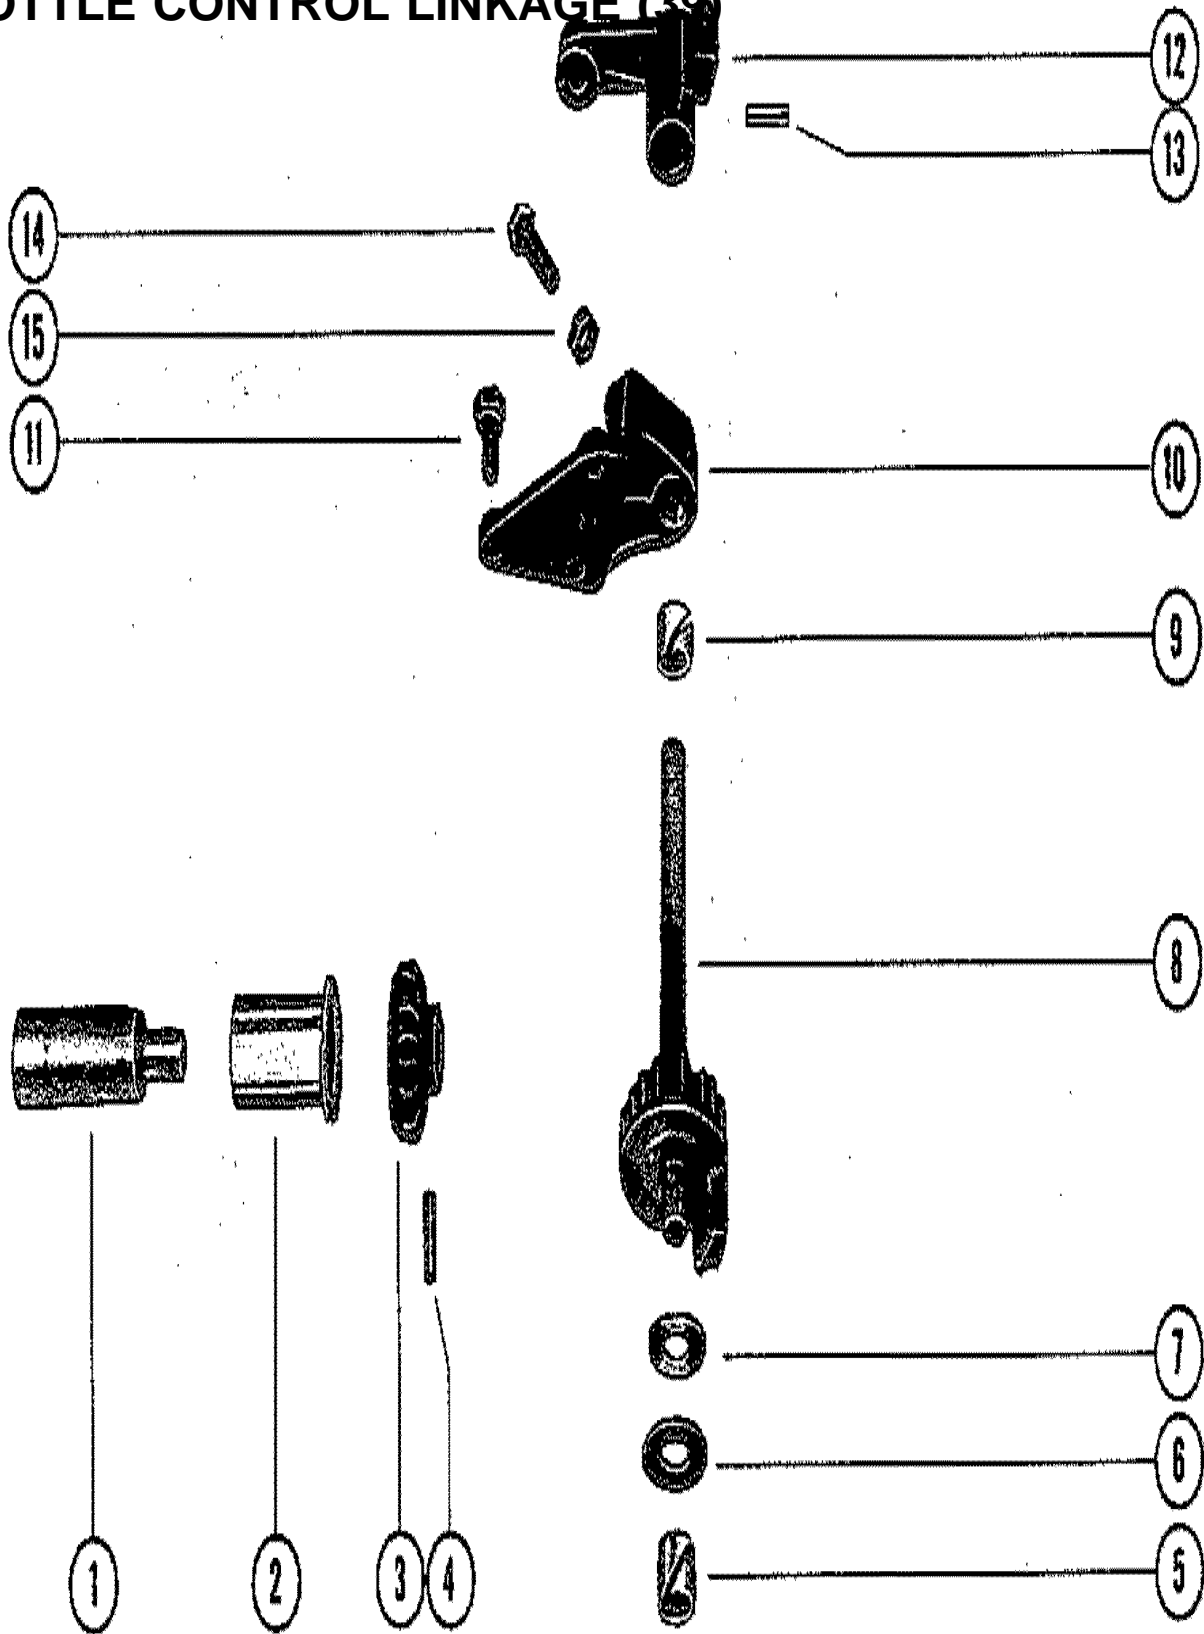

THROTTLE CONTROL LINKAGE (39)

THROTTLE CONTROL LINKAGE (39)

REF. NO.	PART NO.	SYM.	QTY.	DESCRIPTION
1	NLA		1	SOCKET
2	23-31011		1	BUSHING
3	NLA		1	GEAR
4	17-22896		1	ROLL PIN
5	NLA		1	BUSHING
6	NLA		1	WASHER SERIAL 00000000-01738940
	12-26702		1	WASHER SERIAL 01738941-09999999
7	13-34632		1	WAVE WASHER SERIAL 01738941-09999999
8	NLA		1	GEAR AND SHAFT
9	NLA		1	BUSHING
10	NLA		1	BRACKET
11	NLA		3	SCREW
12	NLA		1	LEVER ASSEMBLY
13	17-22896		1	ROLL PIN
14	NLA		1	SCREW
15	11-30968		1	NUT