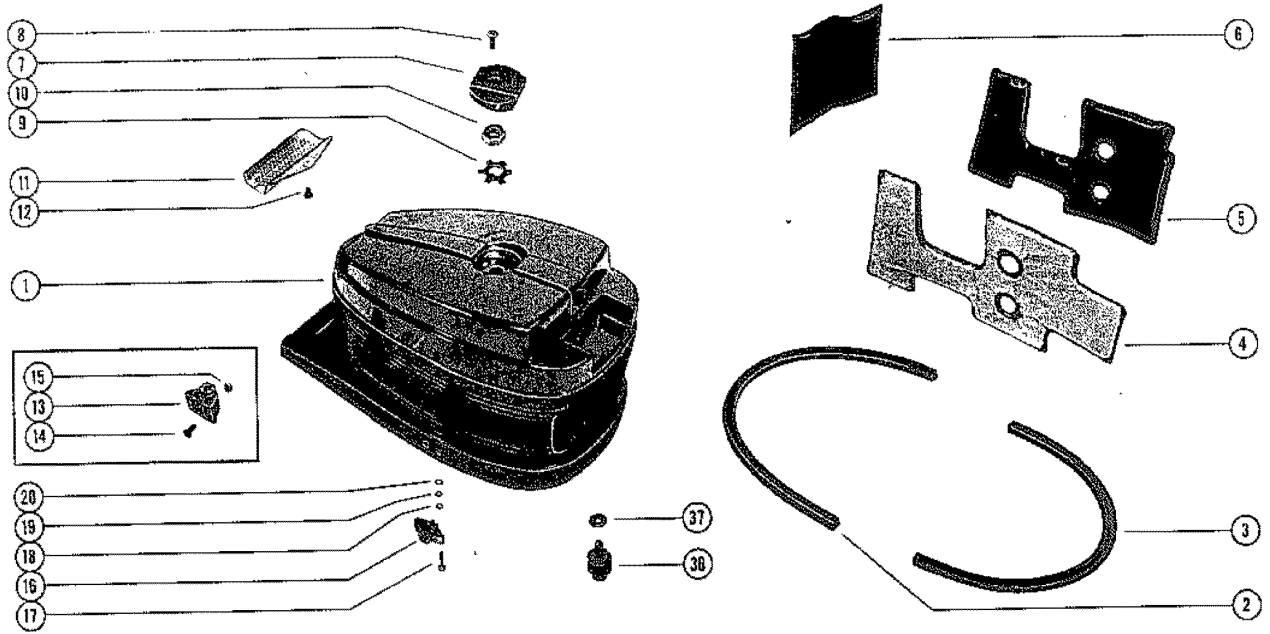

TOP COWL AND STARTER ASSEMBLY

TOP COWL AND STARTER ASSEMBLY

REF. NO.	PART NO.	SYM.	QTY.	DESCRIPTION
37	12-28927		1	WASHER (39) SERIAL 00000000-01738940
38	55860		1	PULLEY
39	23-30977--1		1	SPACER
40	12-22887		1	WASHER
41	10-28789		1	SCREW
42	50-12066A9		1	STARTER ROPE
43	30782		1	HANDLE
44	79470A1		1	RETAINER ASSEMBLY