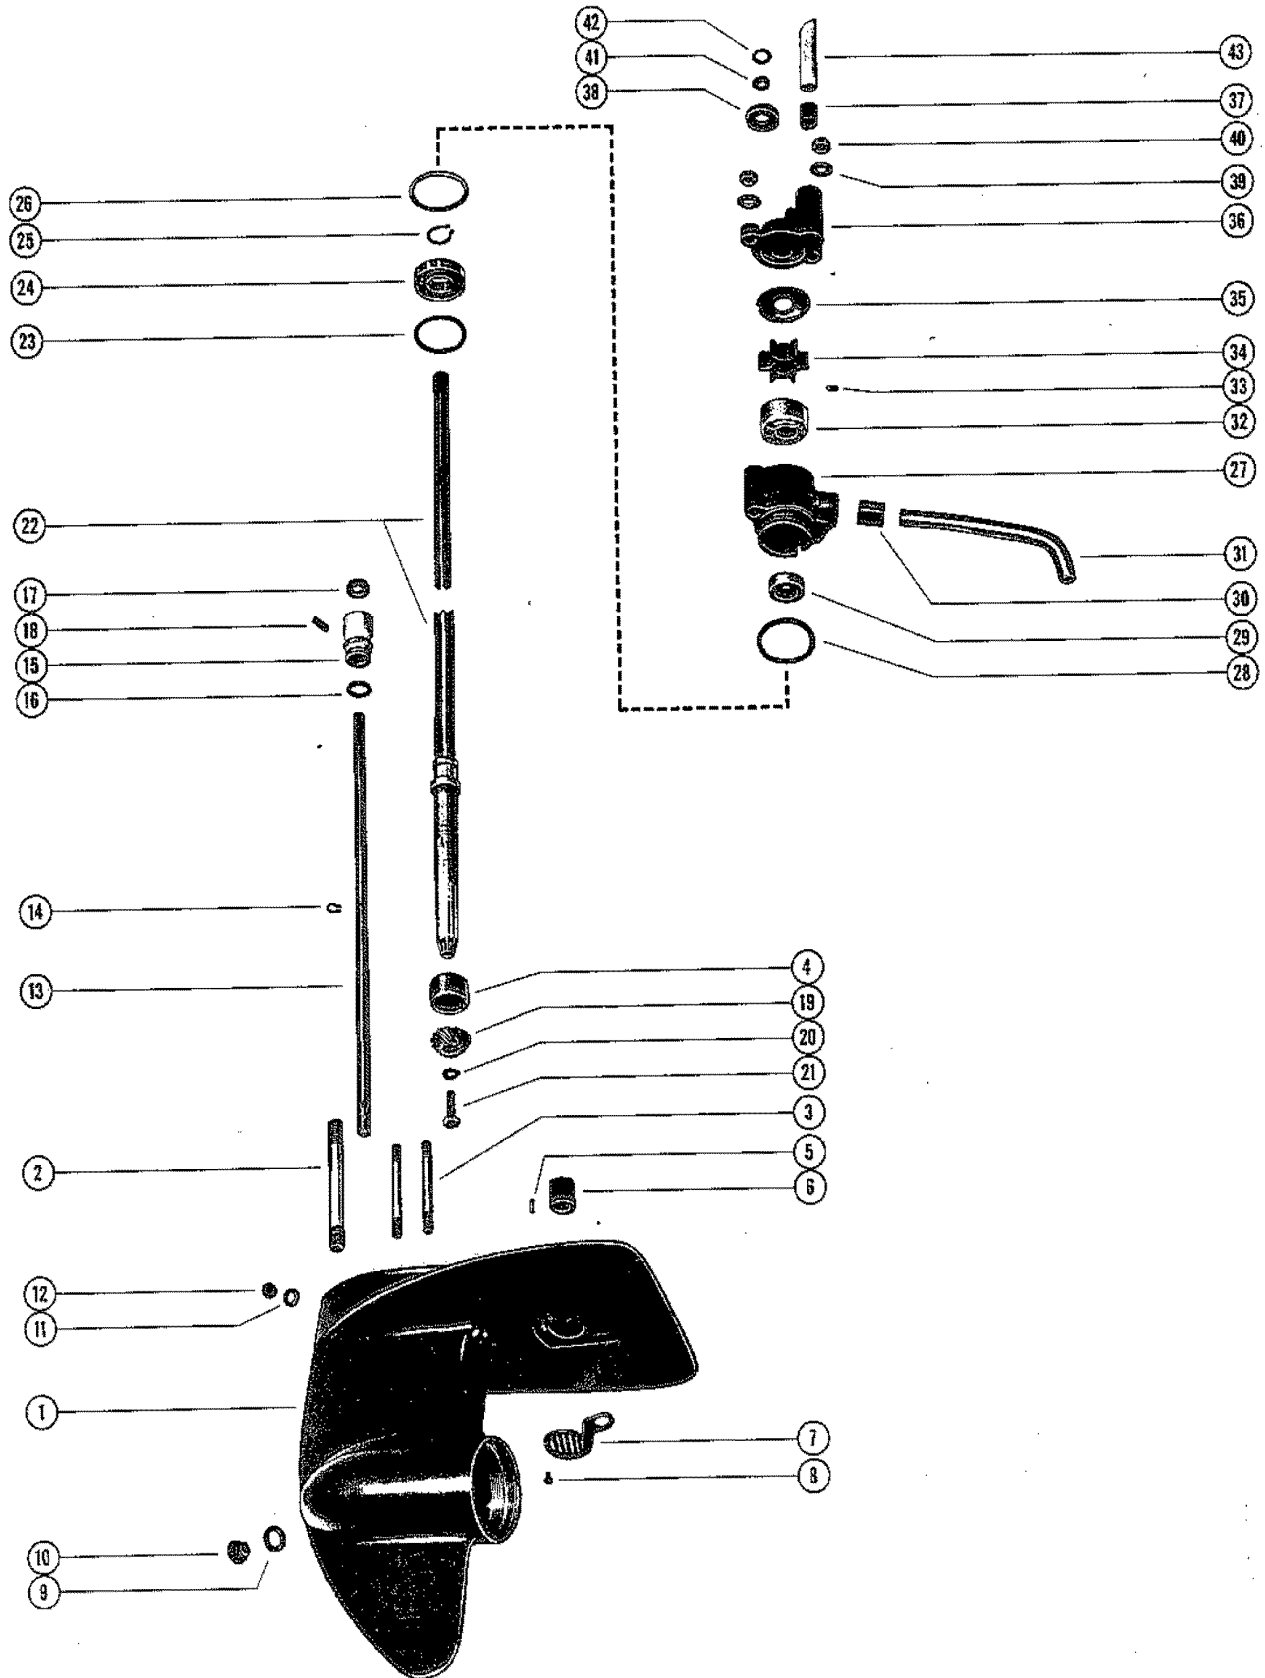

GEAR HOUSING (DRIVE SHAFT) (PAGE 2)

GEAR HOUSING (DRIVE SHAFT) (PAGE 2)

REF. NO.	PART NO.	SYM.	QTY.	DESCRIPTION
-	NLA		1	G/HSG. COMP.(SHORT)(39)(40 SERIAL 00000000-03028360
-	1622-4408A4		1	HSG.COMP. (SHORT)(40) SERIAL 03028361-09999999
-	NLA2-		1	HSG.COMP. (LONG)(39/40)
1	1622-2244A18		1	G/HSG. (39)(40) SERIAL 00000000-03028360
	1622-4408A4		1	G/HSG. (40) SERIAL 03028361-09999999
24	30-33076		1	BALL BEARING
25	53-30523		1	RETAINING RING
26	15-30527A1		AR	SHIM ASSEMBLY
27	46-46893A6		1	WATER PUMP HOUSING (39)
	46-46893A3		1	WATER PUMP HOUSING (40)
28	25-29439		1	O-RING
29	26-30900		1	OIL SEAL
30	26-33613		1	SEAL
31	32-34293		1	WATER TUBE
32	31707		1	INSERT (39) SERIAL 00000000-02200317
	70977		1	INSERT (39)(40) SERIAL 02200318-09999999
33	17-22060		1	PIN(39) SERIAL 00000000-02278850
	28-56655		1	KEY(39-)(40) SERIAL 02278851-09999999
34	47-22748		1	IMPELLER(39) SERIAL 00000000-02278850
	47-89981		1	IMPELLER (39)(40) SERIAL 02278851-09999999
35	30674		1	FACE PLATE (39) SERIAL 00000000-02200317
	46895		1	FACE PLATE (39)(40) SERIAL 02200318-09999999
36	30593A1		1	WATER PUMP COVER (39) SERIAL 00000000-02200317
	NLA		1	WATER PUMP COVER (39-ALUMINUM)
	93224A1		1	WATER PUMP COVER (39-PLASTIC)(40)
37	26-30811		1	SEAL (39) SERIAL 00000000-01697722
	26-36558		1	SEAL (39)(40) SERIAL 01697723-09999999
-	23-13127		1	SPACER(39)(40) SERIAL 01697723-09999999
38	26-30913		1	OIL SEAL
39	12-46897		2	WASHER(39 SERIAL 02200318-09999999
	12-20533		2	WASHER (40)
40	11-20184		2	NUT(39)
	11-35045		2	NUT (40)
41	25-30526		1	RUBBER RING
42	25-48171		1	O-RING
43	23-31792		1	SLEEVE