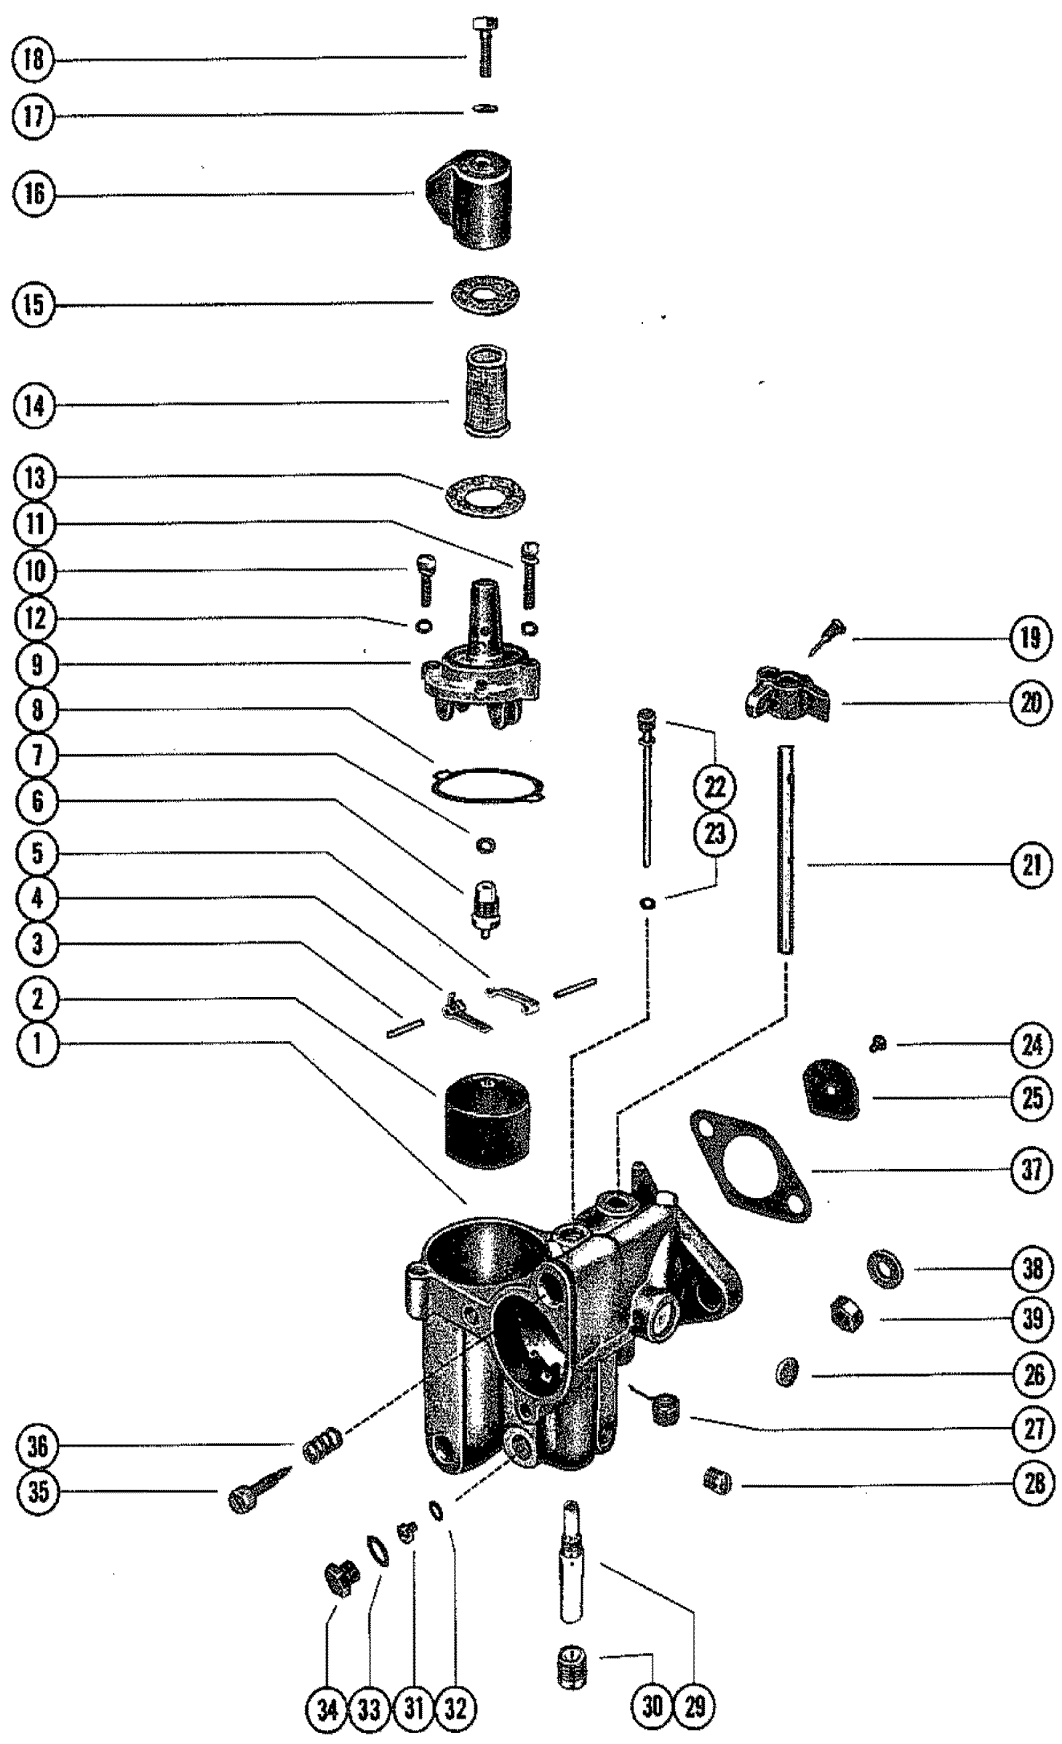

CARBURETOR ASSEMBLY (39)

CARBURETOR ASSEMBLY (39)

REF. NO.	PART NO.	SYM.	QTY.	DESCRIPTION
1	NLA		1	CARBURETOR(39)
	1341-8740A1		1	CARBURETOR(40)
2	1395-8983		1	FLOAT
3			2	PIN
4			1	FLOAT LEVER(LOWER)
5			1	FLOAT LEVER(UPPER)
6	1395-9258		1	INLET NEEDLE & SEAT
7			1	GASKET
8			1	GASKET
9	1399-1133		1	COVER
10	10-52195		1	SCREW(SHORT)
11	10-52196		1	SCREW(LONG)
12	13-26995		2	LOCKWASHER
13			1	GASKET(LARGE)
14	1399-3938		1	SCREEN
15	27-25849		1	GASKET(SMALL)
16	1399-1135		1	COVER
17	27-25848		1	GASKET
18	10-25822		1	SCREW
19	10-20847		1	SCREW
20	1399-97		1	LEVER,THROTTLE STOP
21	1399-1716		1	THROTTLE SHAFT
22	NLA9-		1	IDLE TUBE(39)
	NLA9-		1	IDLE TUBE(40)
23			1	GASKET
24			1	SCREW AND LOCKWASHER
25	NLA9-		1	THROTTLE SHUTTER(39)
	1399-3739		1	THROTTLE SHUTTER(40)
26	19-20011		1	WELCH PLUG
27			1	SPRING
28	10-28845		1	SCREW
29	NLA		1	MAIN NOZZLE(39)
	NLA		1	MAIN NOZZLE(40)
30	NLA		1	SCREW
31	1399-1765		OPT	JET,MAIN FUEL(.045)
	NLA9-		1	JET,MAIN FUEL(.043)
	1399-1896		OPT	JET,MAIN FUEL(.041)
	1399-2407		OPT	JET,MAIN FUEL(.039)
	1399-3026		1	JET,MAIN FUEL(.036)
	1399-3251		OPT	JET,MAIN FUEL(.034)
	1399-3252		OPT	JET,MAIN FUEL(.032)
32			1	GASKET
33			1	GASKET

CONTINUED ON NEXT PAGE ➡