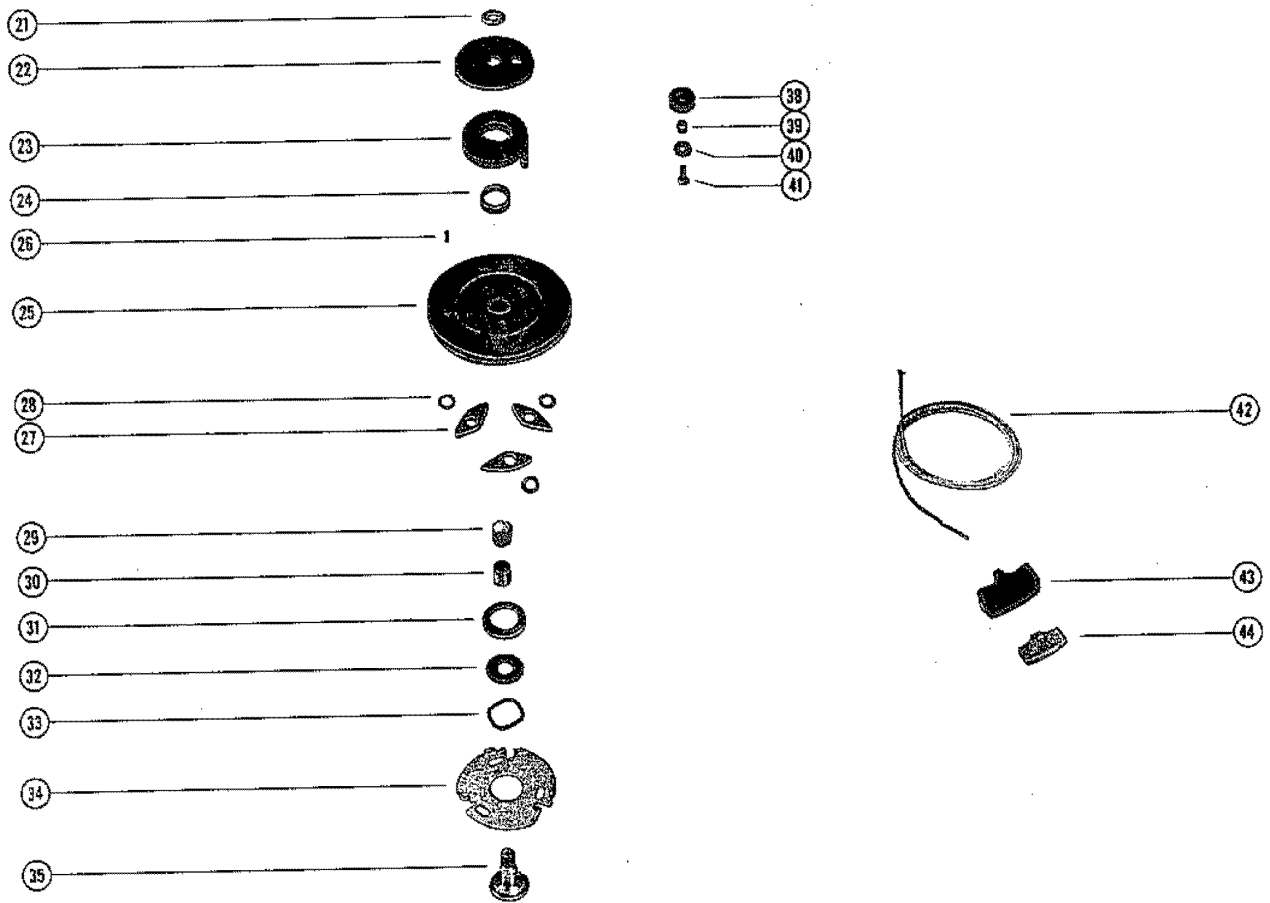

TOP COWL AND STARTER ASSEMBLY

TOP COWL AND STARTER ASSEMBLY

REF. NO.	PART NO.	SYM.	QTY.	DESCRIPTION
37	12-28927		1	WASHER (39) SERIAL 00000000-01738940
38	55860		1	PULLEY
39	23-30977--1		1	SPACER
40	12-22887		1	WASHER
41	10-28789		1	SCREW
42	50-12066A9		1	STARTER ROPE
43	30782		1	HANDLE
44	79470A1		1	RETAINER ASSEMBLY