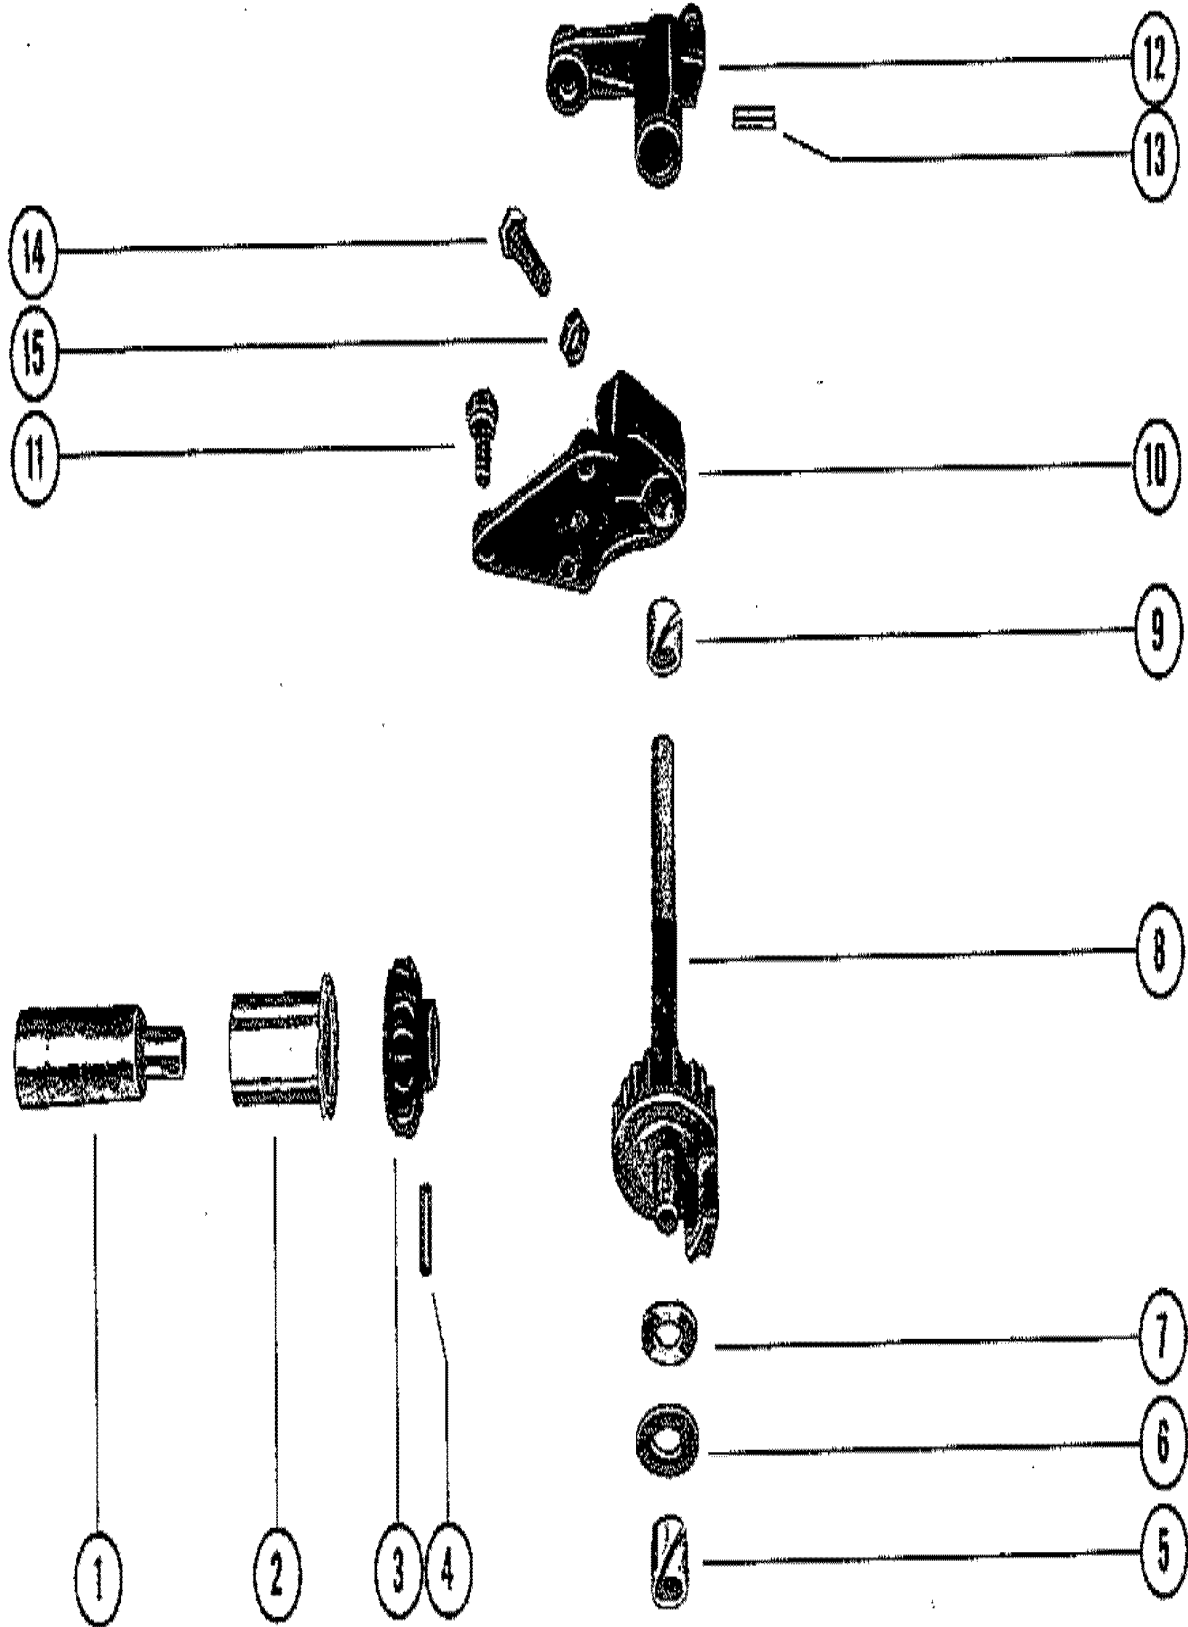

THROTTLE CONTROL LINKAGE (40)

THROTTLE CONTROL LINKAGE (40)

REF. NO.	PART NO.	SYM.	QTY.	DESCRIPTION
1	NLA		1	SOCKET
2	23-31011		1	BUSHING
3	NLA		1	GEAR
4	17-22896		1	ROLL PIN
5	NLA		1	BUSHING
6	12-26702		1	WASHER
7	13-34632		1	WAVE WASHER
8	NLA		1	GEAR AND SHAFT
9	NLA		1	BUSHING
10	NLA		1	BRACKET
11	NLA		3	SCREW
12	NLA		1	LEVER ASSEMBLY
13	17-22896		1	ROLL PIN
14	NLA		1	SCREW
15	11-30968		1	NUT