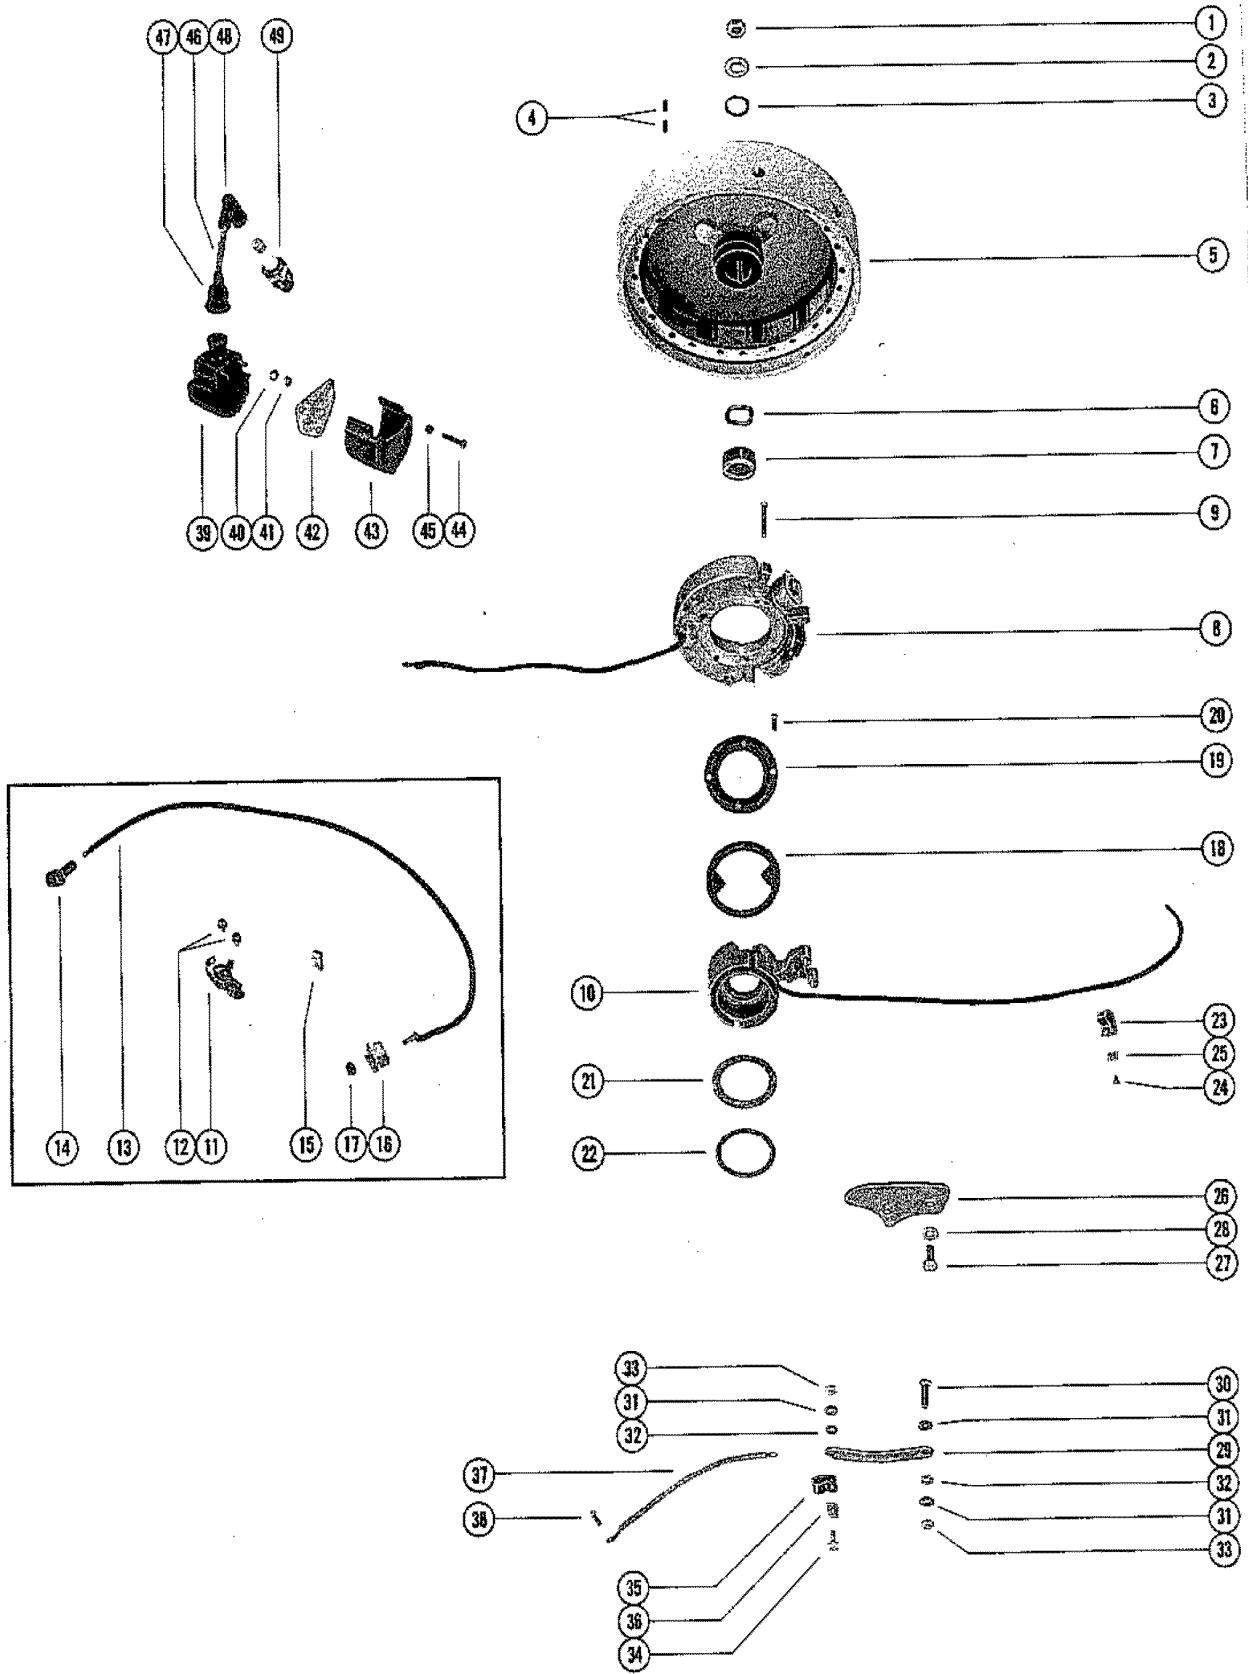

FLYWHEEL, STATOR AND IGNITION COIL (40)

FLYWHEEL,STATOR AND IGNITION COIL (40)

REF. NO.	PART NO.	SYM.	QTY.	DESCRIPTION
44	10-56543		3	SCREW,COVER
45	11-27164		3	NUT,COVER SCREW
46	84-813715A1		1	LEAD WIRE
47	332-2854		1	NIPPLE
48	85-63709A1		1	PROTECTOR
49	33-97182		1	SPARK PLUG