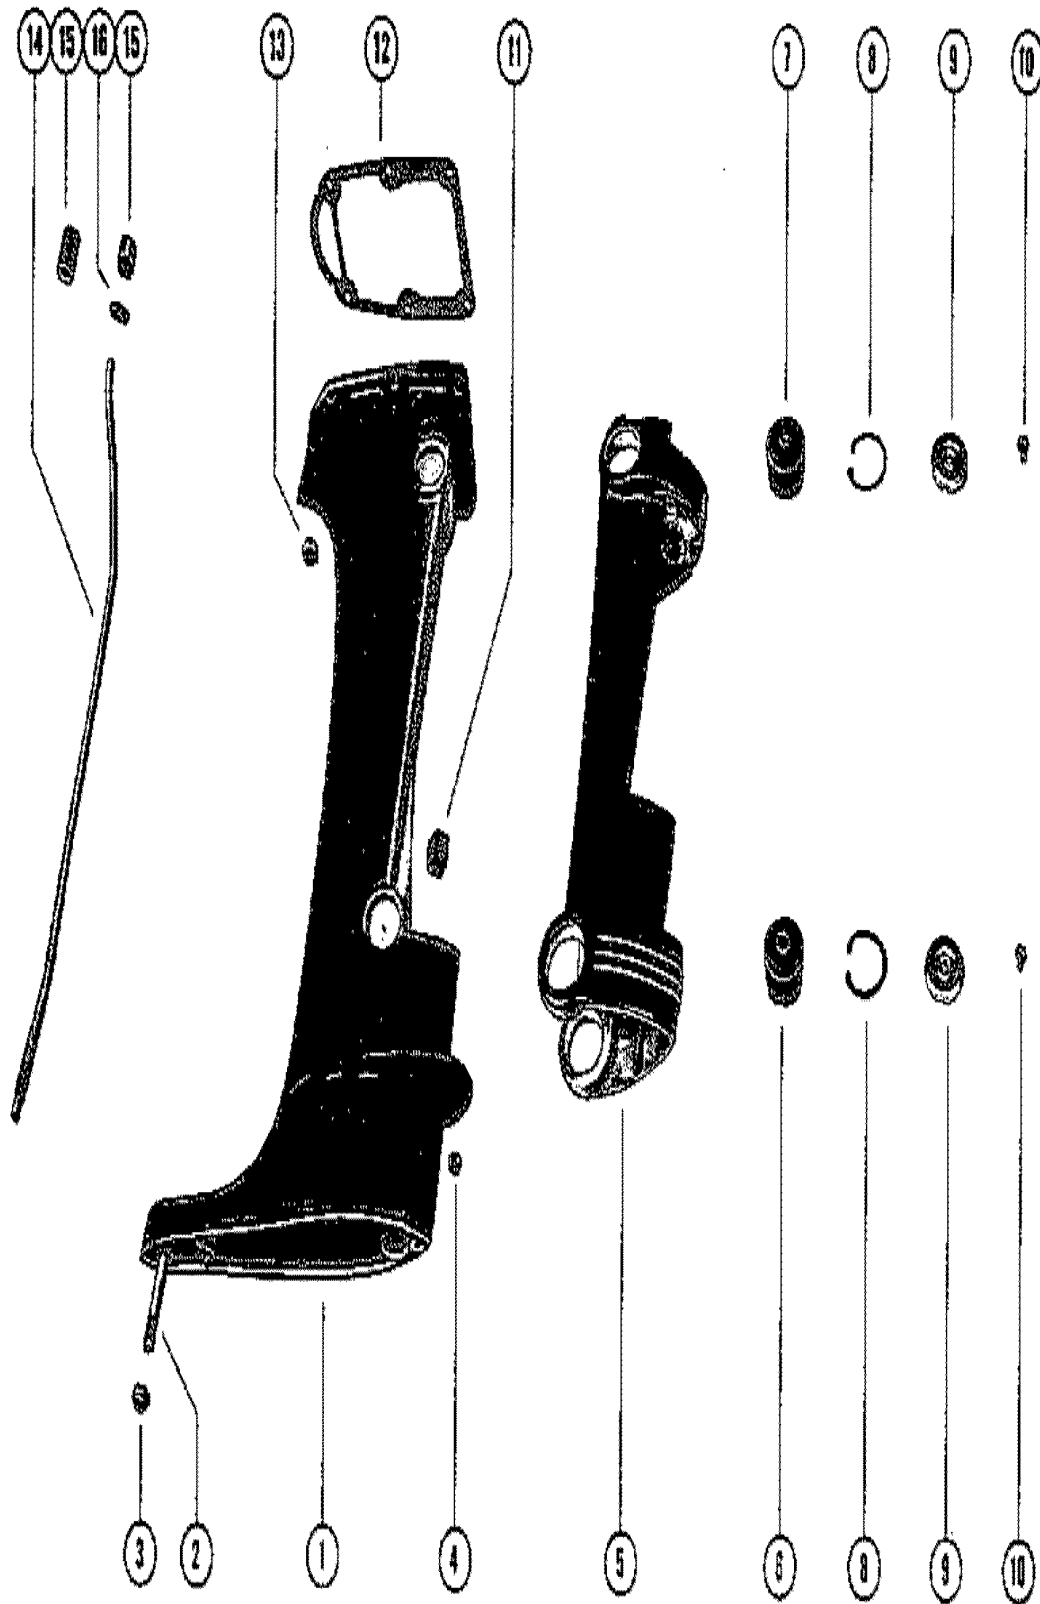

DRIVE SHAFT HOUSING ASSEMBLY

DRIVE SHAFT HOUSING ASSEMBLY

REF. NO.	PART NO.	SYM.	QTY.	DESCRIPTION
1	NLA		1	DRIVE SHAFT HOUSING (SHORT SHAFT)
	NLA		1	DRIVE SHAFT HOUSING (LONG SHAFT)
2	16-34378		1	STUD (39)
	16-66373		1	STUD (40)
3	11-35814		1	NUT
4	11-34863		1	NUT
5	1539-8450A1		1	SADDLE
6	79896A1		2	MOUNT ASSEMBLY (LOWER)
7	79985A1		2	MOUNT ASSEMBLY (UPPER)(SEE BLOCK COMMENTS)
8	53-26406		4	RETAINING RING
9	71490		4	COVER
10	10-30675		4	SCREW (39-) SERIAL 00000000-02278850
	10-45817		4	SCREW (39)(40) SERIAL 02278851-09999999
11	NLA		1	BLOCK (LONG SHAFT)(39)(40) SERIAL 00000000-02771621
	55435		1	BLOCK (LONG SHAFT)(40) SERIAL 02771622-09999999
12	27-30804		1	GASKET (39)(40) SERIAL 00000000-03028360
	27-59079		1	GASKET (40) SERIAL 03028361-09999999
13	11-20184		4	NUT(QTY. OF 6 REQUIRED ON 39) SERIAL 00000000-02278850
	11-24652		2	NUT(39)(40) SERIAL 02278851-09999999
14	32-31940		1	WATER TUBE (SHORT SHAFT)
	32-32077		1	WATER TUBE (LONG SHAFT)
15	26-30811		1	SEAL ((39) SERIAL 00000000-01697722
	26-36556		1	SEAL (39-)(40) SERIAL 01697723-09999999
16	23-13127		1	SPACER