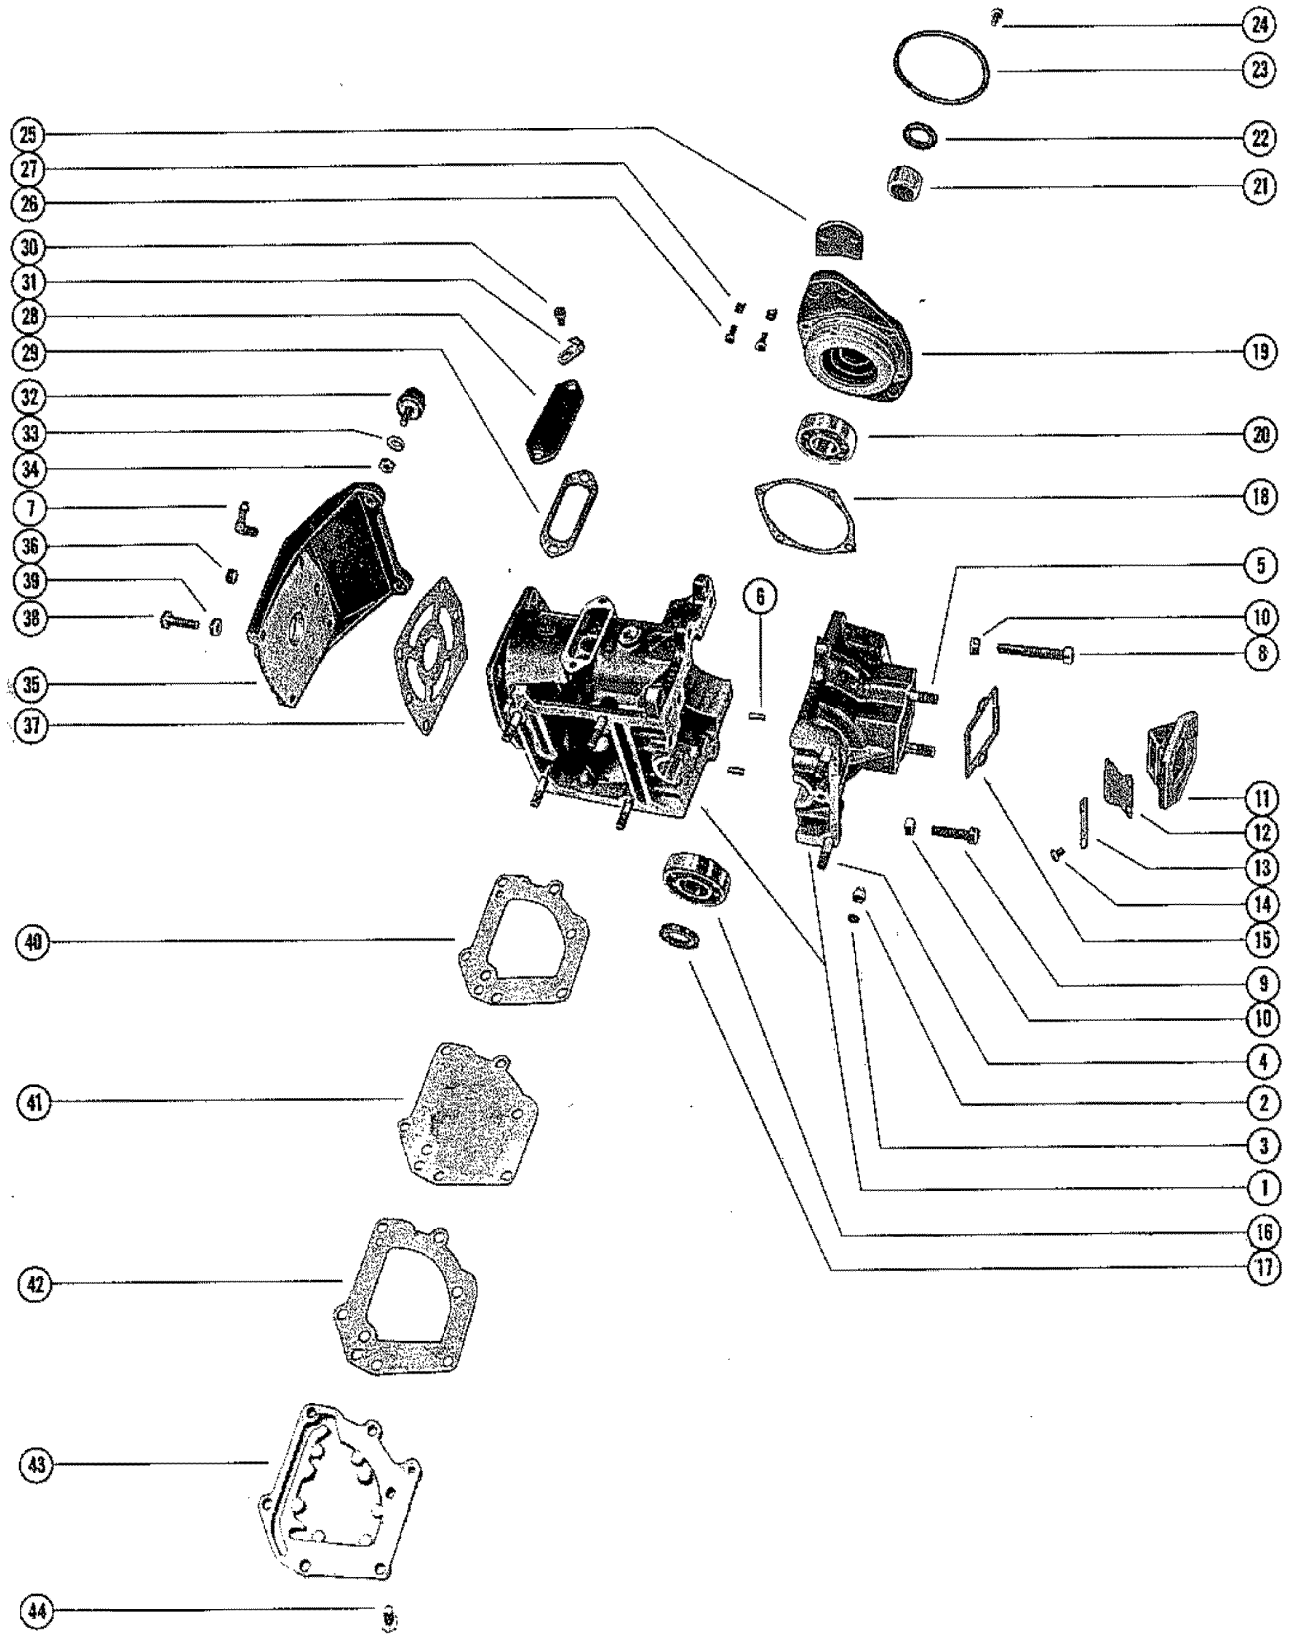

CYLINDER BLOCK AND CRANKCASE ASSEMBLY

CYLINDER BLOCK AND CRANKCASE ASSEMBLY

REF. NO.	PART NO.	SYM.	QTY.	DESCRIPTION
36	22-32802		1	PIPE PLUG (40)
37	27-41615--1		1	GASKET
38	10-20653		4	SCREW (39) SERIAL 00000000-02098036
	10-21091		4	SCREW (39)(40) SERIAL 02098037-09999999
39	11-20184		4	NUT
40	27-41614--1		1	GASKET
41	46234		1	BAFFLE PLATE
42	27-41614--1		1	GASKET
43	46171T		1	COVER, EXHAUST MANIFOLD
44	10-28636		6	SCREW