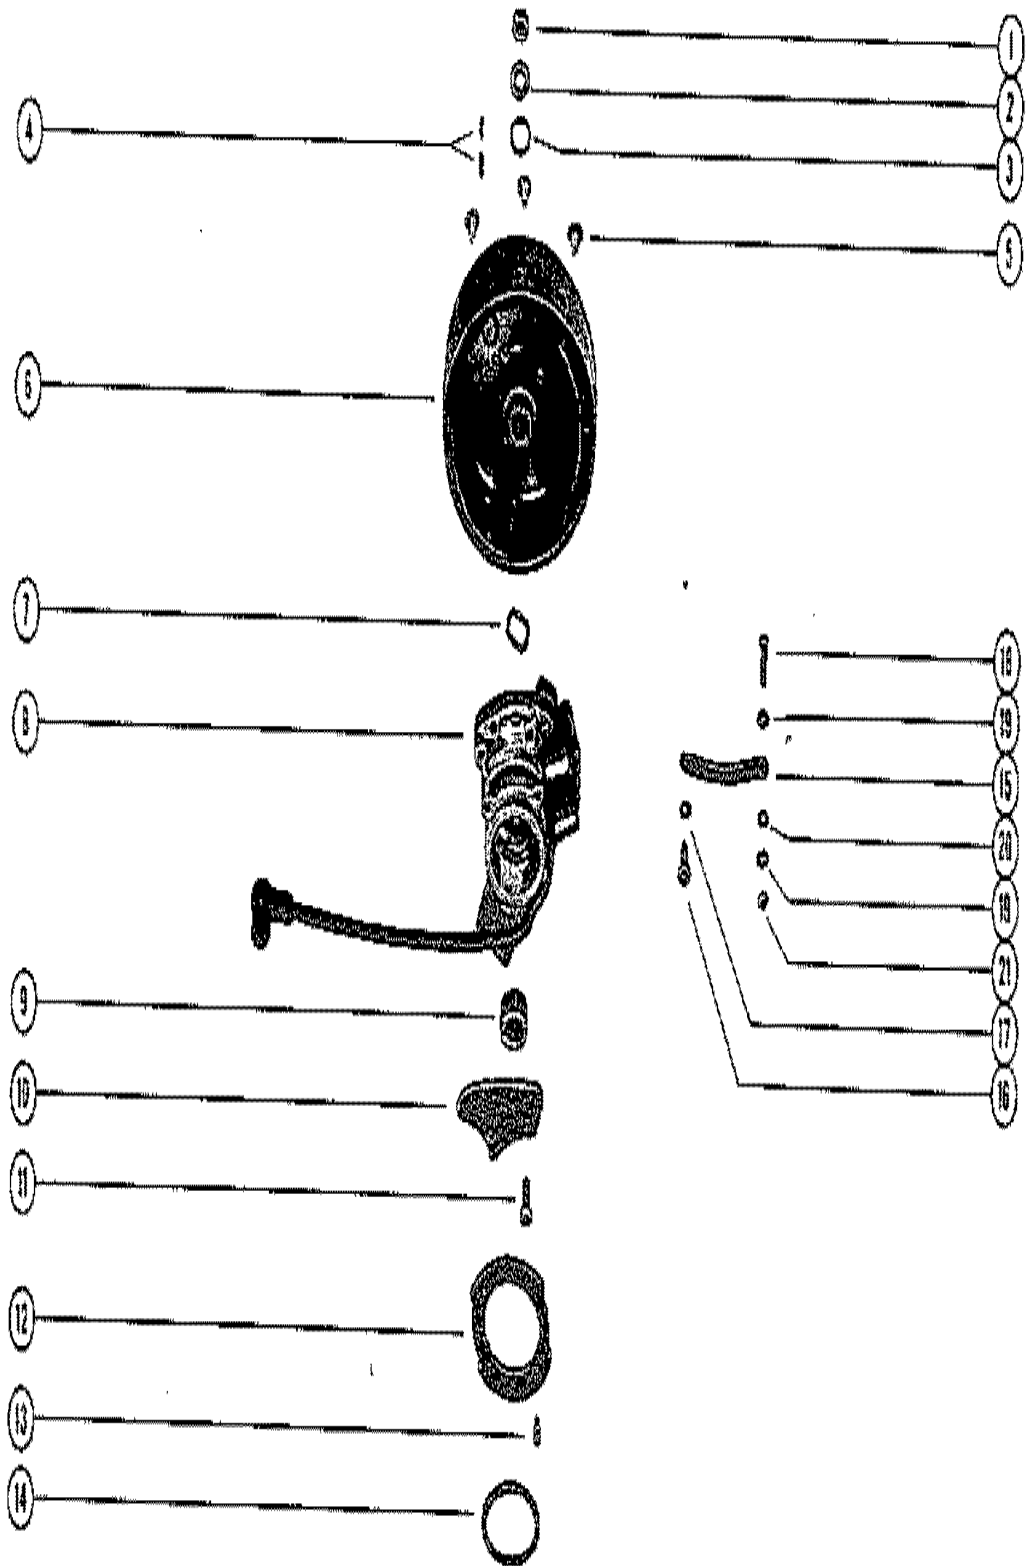

CONTINUED ON NEXT PAGE ➡

TOP COWL AND STARTER ASSEMBLY

TOP COWL AND STARTER ASSEMBLY

REF. NO.	PART NO.	SYM.	QTY.	DESCRIPTION
37	12-28927		1	WASHER (39) SERIAL 00000000-01738940
38	55860		1	PULLEY
39	23-30977--1		1	SPACER
40	12-22887		1	WASHER
41	10-28789		1	SCREW
42	50-12066A9		1	STARTER ROPE
43	30782		1	HANDLE
44	79470A1		1	RETAINER ASSEMBLY

FLYWHEEL ASSEMBLY AND THROTTLE CAM LINKAGE

FLYWHEEL ASSEMBLY AND THROTTLE CAM LINKAGE

REF. NO.	PART NO.	SYM.	QTY.	DESCRIPTION
1	11-20696		1	NUT 39 40 SERIAL 00000000-02771621
2	12-36245		1	WASHER SERIAL 00000000-02771621
3	25-62701		1	O-RING(39) SERIAL 00000000-02771621
4	28-20094		2	KEY SERIAL 00000000-02771621
5	NLA		3	PLUG (39) SERIAL 00000000-02098036
6	NLA		1	FLYWHEEL ASSEMBLY 39 40 SERIAL 00000000-02771621
7	13-35629		1	WAVE WASHER SERIAL 00000000-02771621
8	NLA		1	STATOR PLATE (SEE BREAKDOWN BELOW) SERIAL 00000000-02771621
9	NLA		1	CAM,BREAKER SERIAL 00000000-02771621
10	56520		1	THROTTLE CAM (NOT AS SHOWN) SERIAL 00000000-02771621
11	10-69054		2	SCREW SERIAL 00000000-02771621
12	NLA		1	RING SERIAL 00000000-02771621
13	10-35400		4	SCREW SERIAL 00000000-02771621
14	15-33910015		1	SHIM(.015) SERIAL 00000000-02771621
15	NLA		1	LINK SERIAL 00000000-02771621
16	NLA		1	PIVOT PIN SERIAL 00000000-02771621
17	13-29720		1	WAVE WASHER SERIAL 00000000-02771621
18	10-34696		1	SCREW SERIAL 00000000-02771621
19	12-34392		2	WASHER SERIAL 00000000-02771621
20	13-29720		1	WAVE WASHER SERIAL 00000000-02771621
21	11-28656		1	NUT SERIAL 00000000-02771621