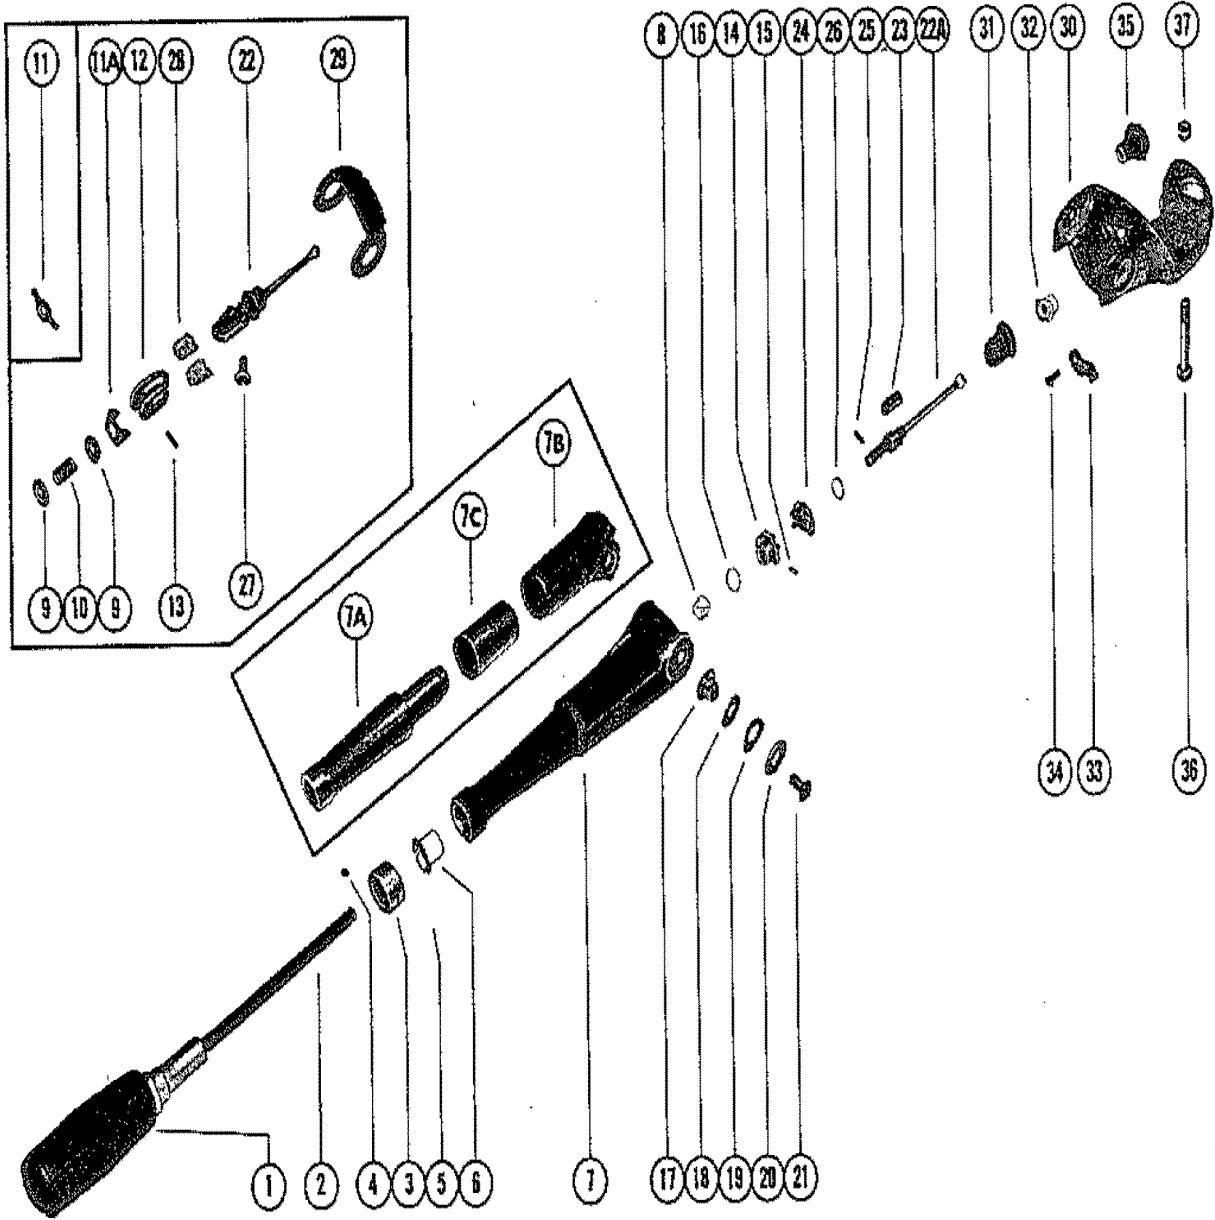

STEERING HANDLE ASSEMBLY

STEERING HANDLE ASSEMBLY

REF. NO.	PART NO.	SYM.	QTY.	DESCRIPTION
-	NLA		1	STEERING HANDLE (39) SERIAL 00000000-02278850
-	60850A6		1	STEERING HANDLE (39)(40) SERIAL 02278851-09999999
1	27763		1	GRIP
2	NLA		1	BODY AND SHAFT
3	NLA		1	INDICATOR
4	NLA		1	SET SCREW
5	NLA		1	DRIVE SCREW
6	23-30677		1	BUSHING
7	NLA		1	STEERING HANDLE(39) SERIAL 00000000-02440975
7A	NLA		1	STEERING HANDLE 39- 40 SERIAL 02440976-09999999
7B	NLA		1	KNUCKLE SERIAL 02440976-09999999
7C	NLA		1	BUSHING SERIAL 02440976-09999999
8	23-28100		1	BUSHING
9	12-20084		1	WASHER (39-) SERIAL 00000000-01865632
10	NLA		1	SPRING (39) SERIAL 00000000-02278850
11	14-26706		1	TAB WASHER (39) SERIAL 00000000-01865632
11A	NLA		1	RETAINER (39--) SERIAL 01865633-02278850
12	30235		1	YOKE (39) SERIAL 00000000-01865632
	NLA		1	YOKE (39) SERIAL 01865633-02278850
13	17-26862		1	PIN (39) SERIAL 00000000-02278850
14	NLA		1	BALL GEAR (39) SERIAL 02278851-09999999
	43-53205		1	BALL GEAR (40)
15	17-26862		1	PIN (39)(40) SERIAL 02278851-09999999
16	NLA		1	RING (39)(40) SERIAL 02278851-09999999
17	26711		2	PIVOT (39) SERIAL 00000000-01865632
	39218		2	PIVOT (39) SERIAL 01865633-02278850
	48003		2	PIVOT (39)(40) SERIAL 02278851-09999999
18	15-26707		AR	SHIM (39) SERIAL 00000000-02278850
	15-48002015		2	SHIM (39-(40) SERIAL 02278851-09999999
19	NLA		3	SHIM (39) SERIAL 00000000-01865632
	13-39227		3	WAVE WASHER (39) SERIAL 01865633-02278850
20	NLA		2	LOCKWASHER (39) SERIAL 01865633-02278850
21	NLA		2	SCREW (39) SERIAL 00000000-01865632
	10-28663		2	SCREW (39 SERIAL 01865633-02278850
	10-64074		2	SCREW (39)(40) SERIAL 02278851-09999999
22	NLA		1	CONTROL SHAFT (39) SERIAL 00000000-02278850
22A	NLA		1	UNIVERSAL JOINT (39)(40) SERIAL 02278851-09999999
23	23-48005		1	SLEEVE (39)(40) SERIAL 02278851-09999999
24	NLA		1	BALL GEAR (39) SERIAL 02278851-09999999
	43-53205		1	BALL GEAR (40)
25	17-26862		1	PIN (39)(40) SERIAL 02278851-09999999
26	NLA		1	RING (39-)(40) SERIAL 02278851-09999999
27	10-28663		1	SCREW (39) SERIAL 00000000-02278850

CONTINUED ON NEXT PAGE ➡