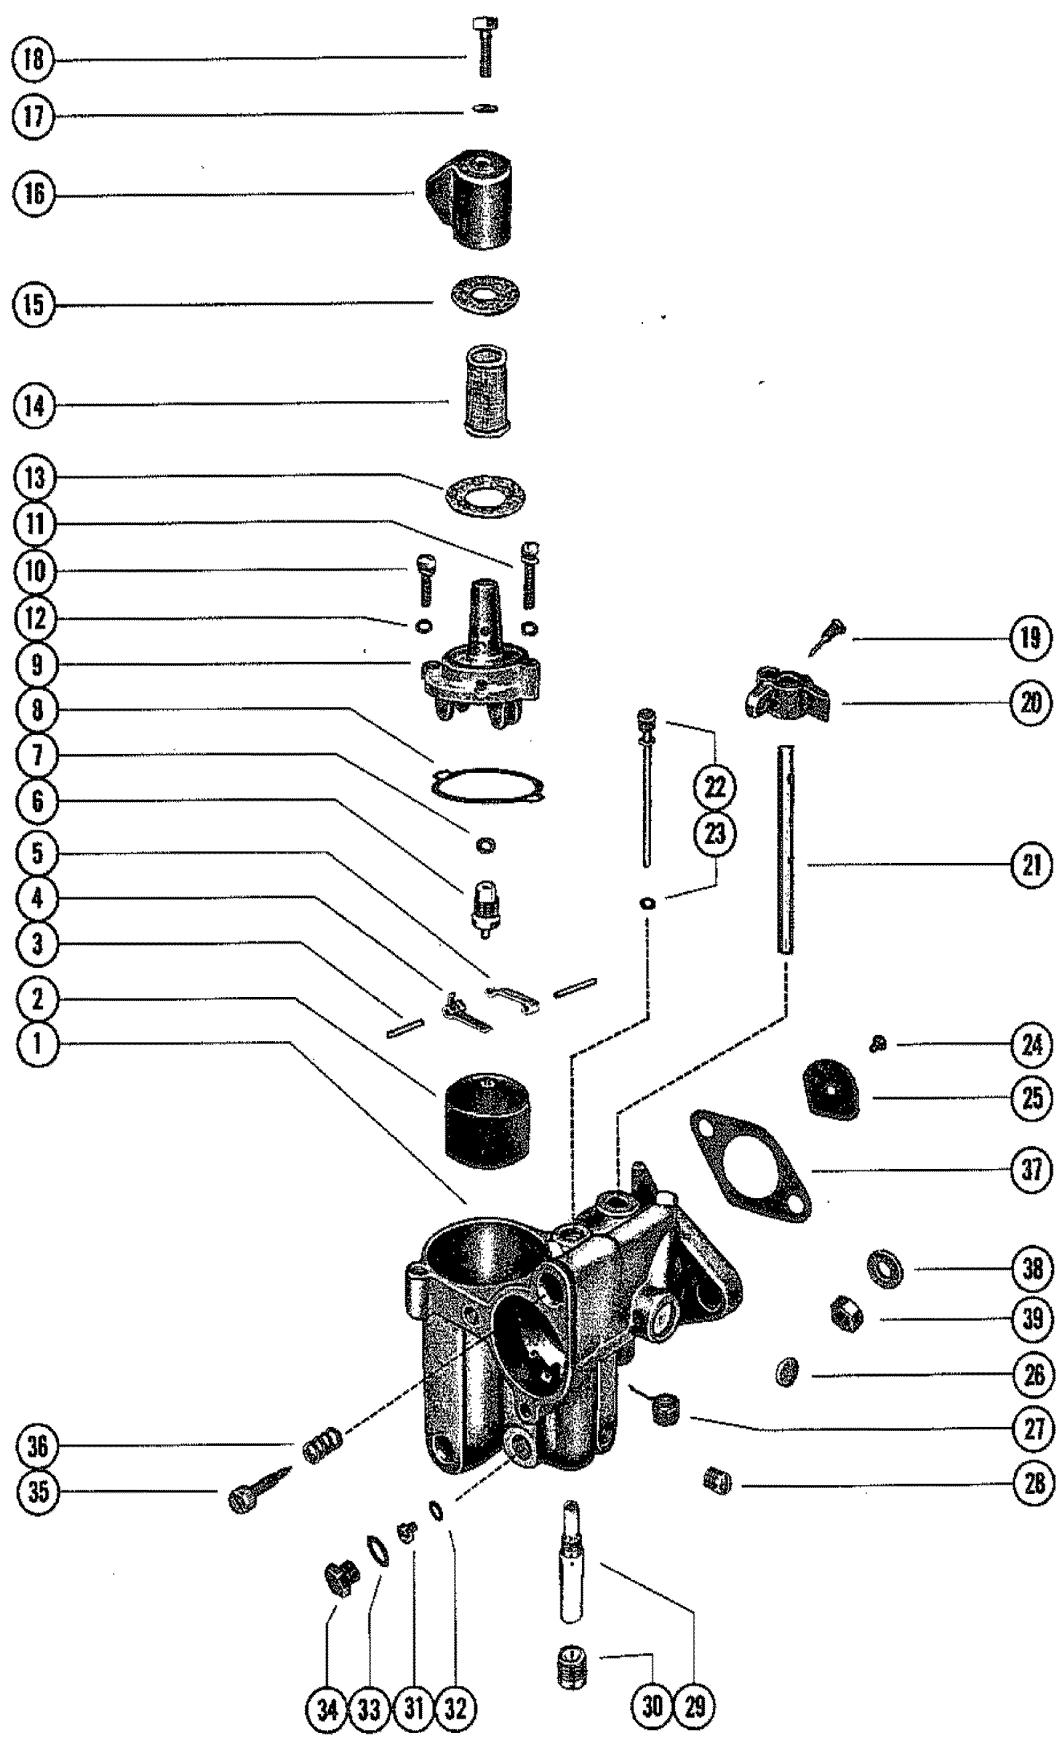

CARBURETOR ASSEMBLY (39)

REF. NO.	PART NO.	SYM.	QTY.	DESCRIPTION
1	NLA		1	CARBURETOR(39)
	1341-8740A1		1	CARBURETOR(40)
2	1395-8983		1	FLOAT
3			2	PIN
4			1	FLOAT LEVER(LOWER)
5			1	FLOAT LEVER(UPPER)
6	1395-9258		1	INLET NEEDLE & SEAT
7			1	GASKET
8			1	GASKET
9	1399-1133		1	COVER
10	10-52195		1	SCREW(SHORT)
11	10-52196		1	SCREW(LONG)
12	13-26995		2	LOCKWASHER
13			1	GASKET(LARGE)
14	1399-3938		1	SCREEN
15	27-25849		1	GASKET(SMALL)
16	1399-1135		1	COVER
17	27-25848		1	GASKET
18	10-25822		1	SCREW
19	10-20847		1	SCREW
20	1399-97		1	LEVER,THROTTLE STOP
21	1399-1716		1	THROTTLE SHAFT
22	NLA9-		1	IDLE TUBE(39)
	NLA9-		1	IDLE TUBE(40)
23			1	GASKET
24			1	SCREW AND LOCKWASHER
25	NLA9-		1	THROTTLE SHUTTER(39)
	1399-3739		1	THROTTLE SHUTTER(40)
26	19-20011		1	WELCH PLUG
27			1	SPRING
28	10-28845		1	SCREW
29	NLA		1	MAIN NOZZLE(39)
	NLA		1	MAIN NOZZLE(40)
30	NLA		1	SCREW
31	1399-1765		OPT	JET,MAIN FUEL(.045)
	NLA9-		1	JET,MAIN FUEL(.043)
	1399-1896		OPT	JET,MAIN FUEL(.041)
	1399-2407		OPT	JET,MAIN FUEL(.039)
	1399-3026		1	JET,MAIN FUEL(.036)
	1399-3251		OPT	JET,MAIN FUEL(.034)
	1399-3252		OPT	JET,MAIN FUEL(.032)
32			1	GASKET
33			1	GASKET

CONTINUED ON NEXT PAGE ➡

CARBURETOR ASSEMBLY (39)