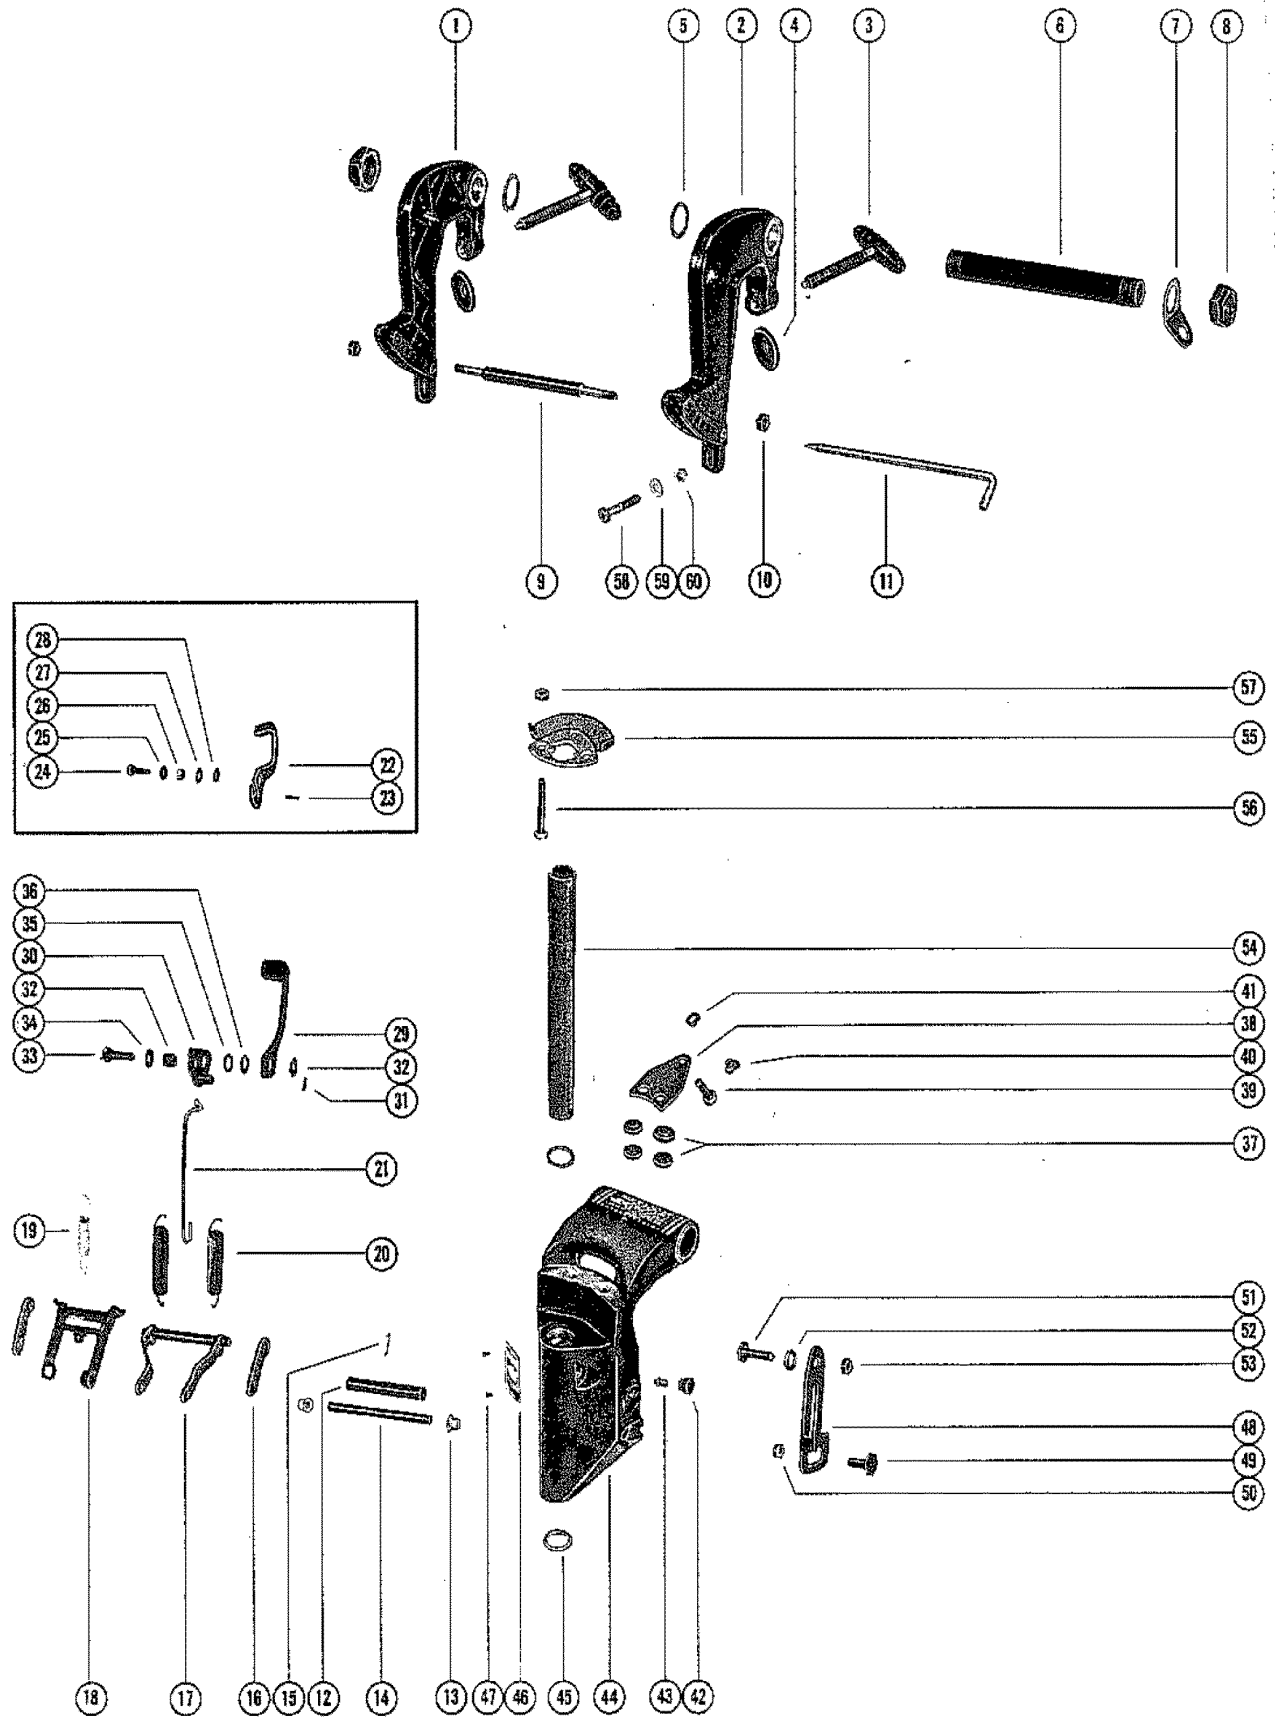

CLAMP & SWIVEL BRACKET ASSEMBLY

CLAMP & SWIVEL BRACKET ASSEMBLY

REF. NO.	PART NO.	SYM.	QTY.	DESCRIPTION
35	13-34632		1	WAVE WASHER 40 SERIAL 02771622-09999999
36	12-24812		1	WASHER 40 SERIAL 02771622-09999999
37	20203		4	DISC
38	NLA		1	PLATE
39	NLA		1	SCREW
40	NLA		1	SPACER 40 SERIAL 03028361-09999999
41	NLA		1	WAVE WASHER 40 SERIAL 03028361-09999999
42	19-77633		1	CAPLUG
43	22-74036		1	GREASE FITTING
44	1451-1788		1	SWIVEL BRACKET
45	25-25439		2	O-RING
46	NLA		1	SERIAL PLATE
47	10-28642		2	DRIVE SCREW
48	63310A1		1	TILT STOP LEVER
49	10-29237		1	SCREW
50	11-20184		1	NUT
51	10-27791		1	SCREW
52	13-20846		1	WAVE WASHER
53	11-20184		1	NUT
54	17-30688		1	SWIVEL PIN
55	77334		1	CO-PILOT DISC
56	10-30679		3	SCREW
57	11-20184		3	NUT
58	10-67982		2	BOLT 40
59	12-67983		2	WASHER 40
60	11-56374		2	NUT 40