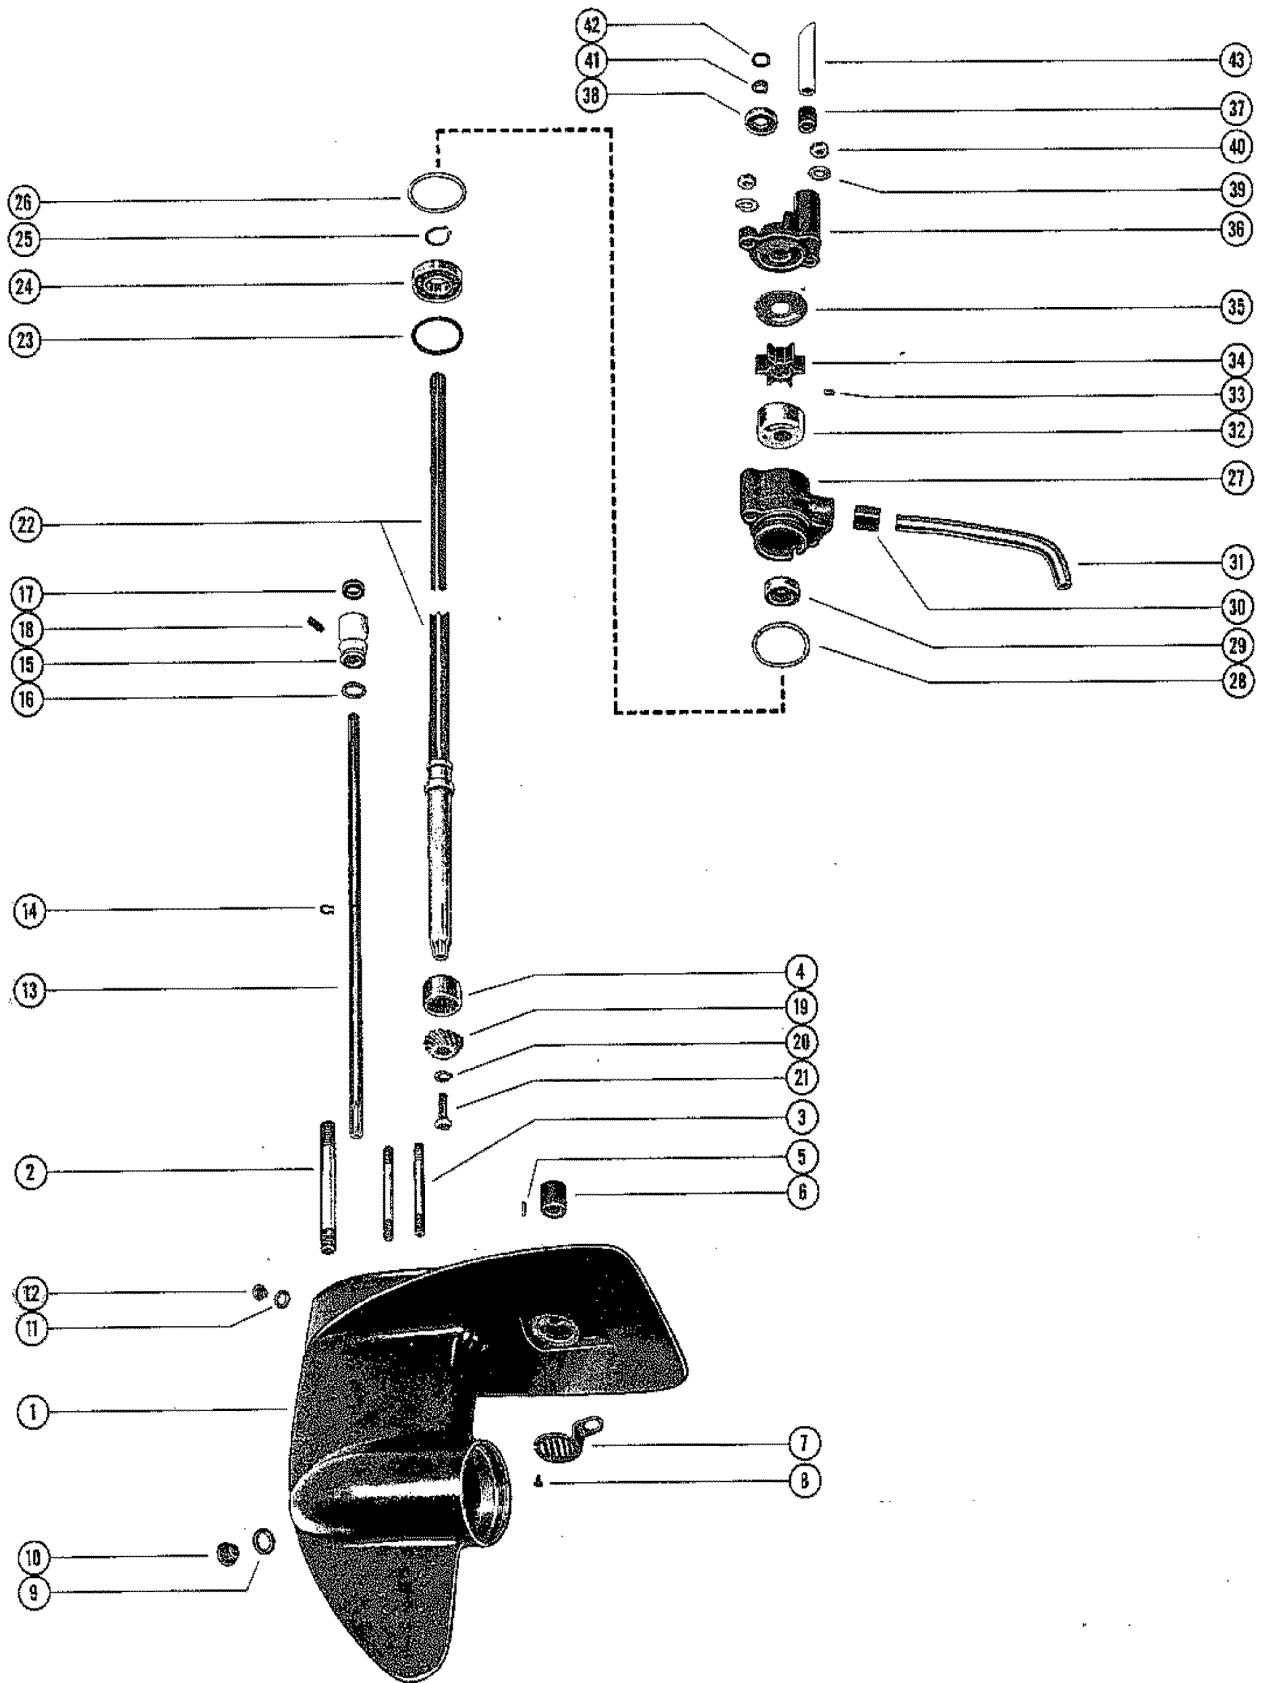

GEAR HOUSING (DRIVE SHAFT) (PAGE 1)

GEAR HOUSING (DRIVE SHAFT) (PAGE 1)

REF. NO.	PART NO.	SYM.	QTY.	DESCRIPTION
-	NLA		1	G/HSG.COMP.(SHORT)(39)(40) SERIAL 00000000-03028360
-	1622-4408A4		1	HSG.COMP.(SHORT)(40) SERIAL 03028361-09999999
-	NLA2-		1	HSG.COMP.(LONG)(39/40)
1	1622-2244A18		1	G/HSG. (39)(40) SERIAL 00000000-03028360
	1622-4408A1		1	G/HSG.(40) SERIAL 03028361-09999999
2	16-58138		1	STUD (3-7/16")
3	NLA		2	STUD (2-7/16")
	NLA		2	STUD (2-5/8")
	16-29592		2	STUD (2-7/8")
	16-58136		2	STUD (2-3/4")
4	31-22756		1	ROLLER BEARING
5	17-20032		1	DOWEL PIN
6	26-26865		1	SEAL (RUBBER)(39) SERIAL 00000000-01697722
	26-33613		1	SEAL (RUBBER)(39)(40) SERIAL 01697723-09999999
-	23-86215		1	SPACER (NYLON)(39)(40) SERIAL 01697723-09999999
7	35-33425		1	SCREEN
8	10-28642		1	SCREW
9	12-19183		1	WASHER
10	10-79953		1	SCREW
11	19643		1	WASHER
12	10-28653		1	SCREW
13	54640A1		1	SHIFT SHAFT (SHORT)
	54641A1		1	SHIFT SHAFT (LONG)
14	53-22899		1	RETAINING RING
15	23-30676A1		1	BUSHING ASSEMBLY
16	25-26802		1	O-RING
17	26-30696		1	OIL SEAL
18	10-39149		1	SCREW
19	43-48577A2		1	PINION GEAR (39-2 RAMP RATCHET) SEE NOTE #2 IN BLOCK COMMENTS.
	43-98696		1	PINION GEAR (39-3 RAMP RATCHET)(40)
20	14-30377		1	TAB WASHER
21	10-30376		1	SCREW
22	NLA		1	DRIVE SHAFT (SHORT/LONG)(39-SEE NOTE IN BLOCK COMMENTS)
	45-39078		1	DRIVE SHAFT (SHORT)(39-SEE NOTE IN BLOCK COMMENTS)(40)
	45-39077		1	DRIVE SHAFT (LONG)(39-SEE NOTE IN BLOCK COMMENTS)(40)
23	15-30527A1		AR	SHIM ASSEMBLY