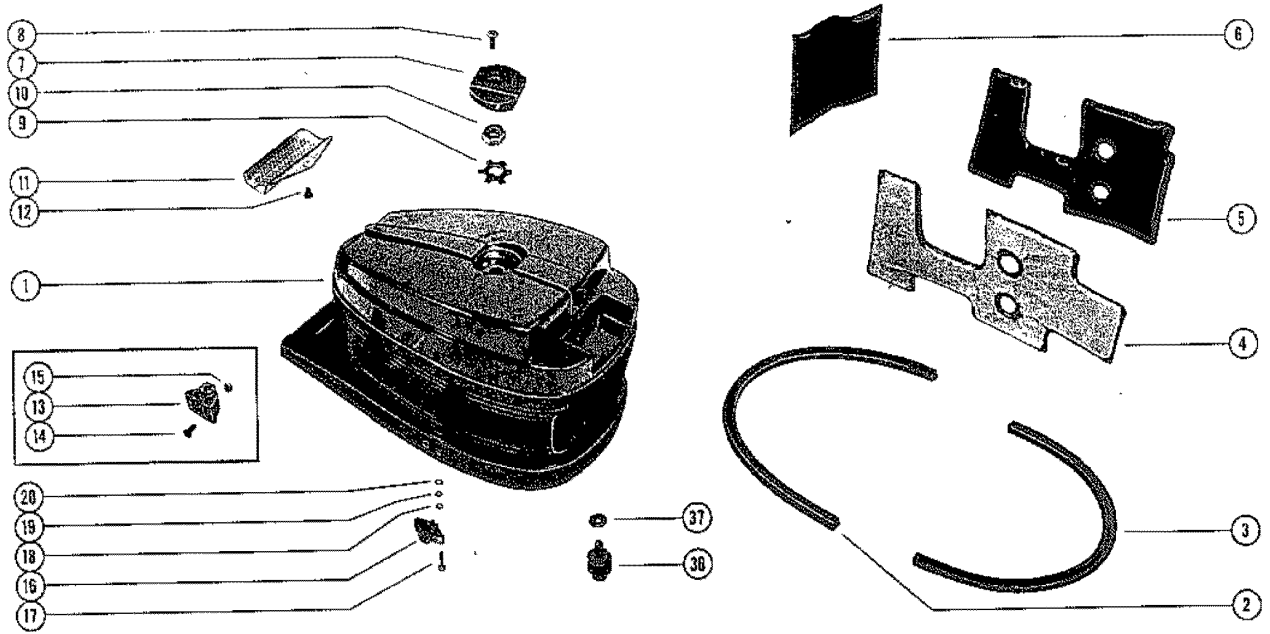

TOP COWL AND STARTER ASSEMBLY

TOP COWL AND STARTER ASSEMBLY

REF. NO.	PART NO.	SYM.	QTY.	DESCRIPTION
1	NLA		1	TOP COWL (39) SERIAL 00000000-01865632
	191-7668A2		1	TOP COWL (39)(40) SERIAL 01865633-09999999
2	NLA-		1	STRIP, REAR (39) SERIAL 00000000-01865632
	39538		1	STRIP, REAR(39)(40) SERIAL 01865633-09999999
3	NLA		1	STRIP, FORWARD(39) SERIAL 00000000-01865632
	39537		1	STRIP,FORWARD(39)(40) SERIAL 01865633-09999999
4	NLA		1	SOUND BLANKET (STARBOARD)
5	NLA		1	SOUND BLANKET (PORT)
6	NLA		1	SOUND BLANKET (REAR)
7	89096		1	TRIM COVER
8	10-23618		1	SCREW
9	14-20165		1	TAB WASHER
10	11-20166		1	NUT
11	NLA		1	SCREEN
12	10-62568		3	SCREW
13	30833		1	BRACKET (PORT) 39 SERIAL 00000000-01865632
	30834		1	BRACKET (STARBOARD) 39 SERIAL 00000000-01865632
14	10-37655		4	SCREW 39 SERIAL 00000000-01865632
15	11-27164		4	NUT 39 SERIAL 00000000-01865632
16	39257		1	BRACKET (PORT) 39- 40 SERIAL 01865633-09999999
	39258		1	BRACKET (STARBOARD) 39- 40 SERIAL 01865633-09999999
17	10-39514		4	SCREW 39- 40 SERIAL 01865633-09999999
18	12-37998		OPT	WASHER 39- 40 SERIAL 01865633-09999999
19/20	12-29245		AR	WASHER 39- 40 SERIAL 01865633-09999999
21	12-20286		1	WASHER (39) SERIAL 00000000-01738940
22	20155		1	RETAINER
23	24-29340A1		1	SPRING ASSEMBLY
24	23-28912		1	BUSHING
25	50-93696A2		1	STARTER SHEEVE
26	17-22896		1	PIN
27	30596		3	STARTER PAWL
28	13-36206		3	WAVE WASHER
29	23-28919		1	BUSHING
30	45477A1		1	SHAFT ASSEMBLY (39) SERIAL 00000000-01697722
	23-61005		1	SPACER (39)(40) SERIAL 01697723-09999999
31	26179		1	RETAINER
32	12-26180		1	WASHER (39) SERIAL 00000000-01697722
	12-35559		1	WASHER (39)(40) SERIAL 01697723-09999999
33	13-20160		1	WAVE WASHER
34	30595		1	PLATE
35	NLA		1	SHAFT (39) SERIAL 00000000-01697722
	35558		1	SHAFT (39)(40) SERIAL 01697723-09999999
36	53472		2	MOUNT

CONTINUED ON NEXT PAGE ➡